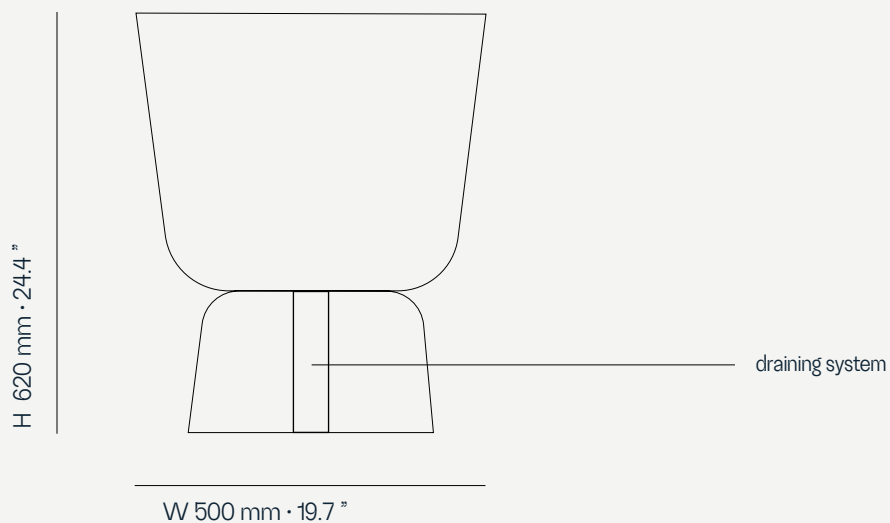

## Eden Planter A

This stunning planter is perfect for displaying your favorite plants, and is sure to add a touch of elegance to any space.

Eden Planter is designed to be both durable and stylish. The planter features a sleek and contemporary design, with a unique geometric shape that adds a touch of sophistication to any decor. The Eden Planter is available in a range of colors, allowing you to choose the perfect one to match your existing decor. It is also available in a variety of sizes, making it easy to find the perfect fit for your space.