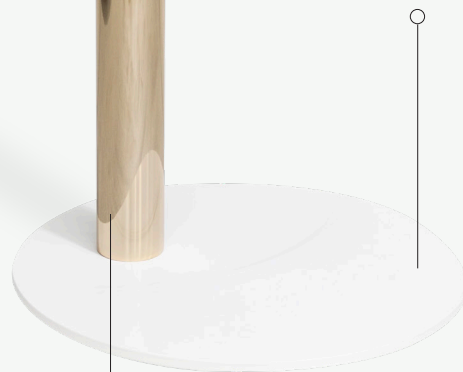

DAWN COLLECTION

Dawn Side Table

Table Top: Acrylic/Marble

Base: Lacquered/Plated Stainless Steel

Structure: Lacquered/Plated Stainless Steel

Dawn Side Table

The **Dawn side table** is a stunning piece of furniture that combines contemporary design with functionality. The table is made of high-quality materials, including a stainless steel frame and an acrylic top, to ensure long-lasting durability and stability. The table is designed to be compact, making it easy to move around and position in any space. The table has a round-shaped top, which gives it a unique and elegant look. The acrylic top of the Dawn side table is easy to clean and maintain, making it perfect for outdoor use. The table top is also resistant to scratches and stains, ensuring that the table will look beautiful for years to come.

DM 450 mm · 17.7 "

DM 450 mm · 17.7 "

H 560 mm · 22 "

Performance

WATER
PROOF

SUN
PROTECTION

LONG LIFE
CYCLE

UV AND FADING
RESISTANT