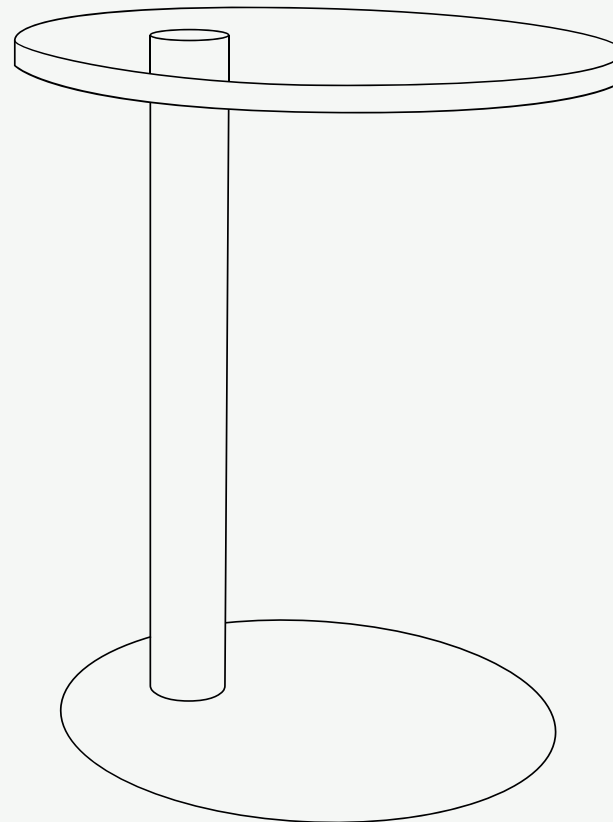

DAWN COLLECTION

Dawn Side Table

Table Top: Acrylic/Marble

Base: Lacquered/Plated Stainless Steel

Structure: Lacquered/Plated Stainless Steel

Dawn Side Table

The **Dawn side table** is a stunning piece of furniture that combines contemporary design with functionality. The table is made of high-quality materials, including a stainless steel frame and an acrylic top, to ensure long-lasting durability and stability. The table is designed to be compact, making it easy to move around and position in any space. The table has a round-shaped top, which gives it a unique and elegant look. The acrylic top of the Dawn side table is easy to clean and maintain, making it perfect for outdoor use. The table top is also resistant to scratches and stains, ensuring that the table will look beautiful for years to come.

DM 450 mm · 17.7 "

DM 450 mm · 17.7 "

H 560 mm · 22 "

Performance

WATER
PROOF

SUN
PROTECTION

LONG LIFE
CYCLE

UV AND FADING
RESISTANT