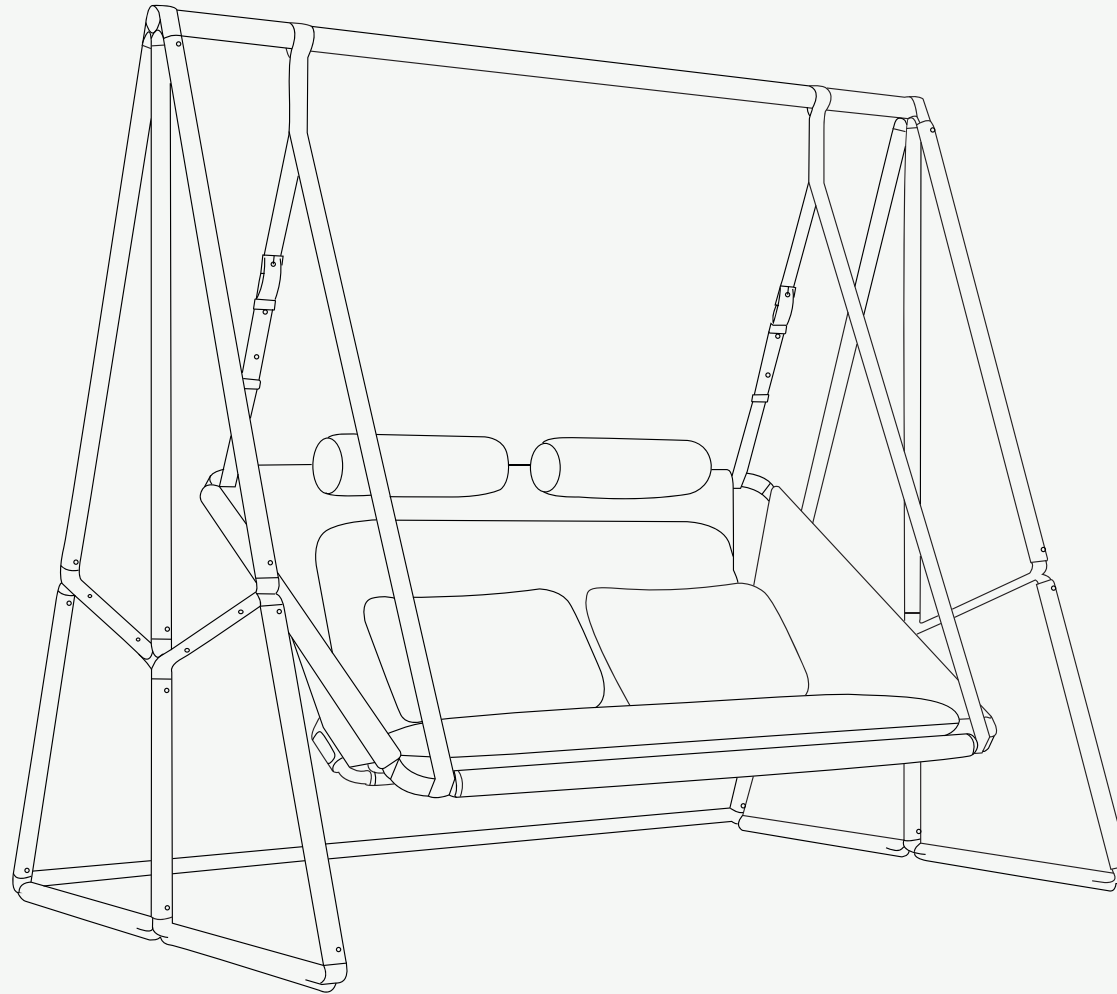

## Allure Swing Sofa

Allure Swing Sofa

The **Allure Swing Sofa** stands out for the combination of its outstanding materials. Plated Stainless Steel buckles with outdoor leather straps and premium fabrics, result on a swing with a modern design that brings the charm and elegance of the indoor to a pleasing life outdoors.

L 2000 mm · 78.7"

W 1340 mm · 52.8"

H 1800 mm · 70.9"

Performance

WATER  
PROOF

SUN  
PROTECTION

LONG LIFE  
CYCLES

UV AND FADING  
RESISTANT

EASY  
CLEAN

Included

PROTECTION  
COVER

2X PILLOW SMALL