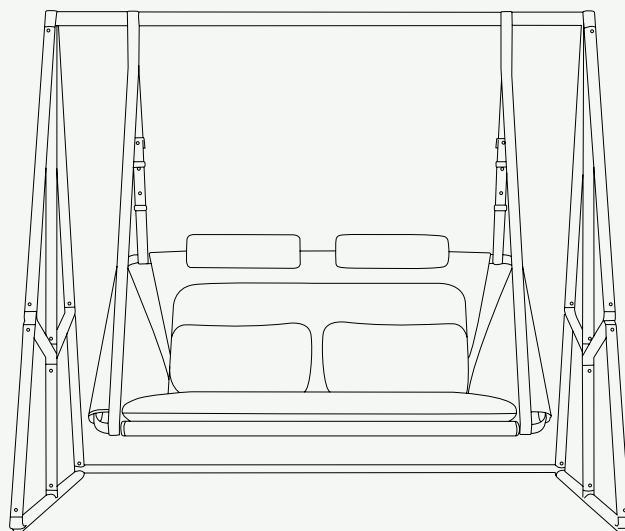

L 2000 mm · 78.7"

W 1340 mm · 52.8"

H 1800 mm · 70.9"

Performance

WATER  
PROOF

SUN  
PROTECTION

LONG LIFE  
CYCLES

UV AND FADING  
RESISTANT