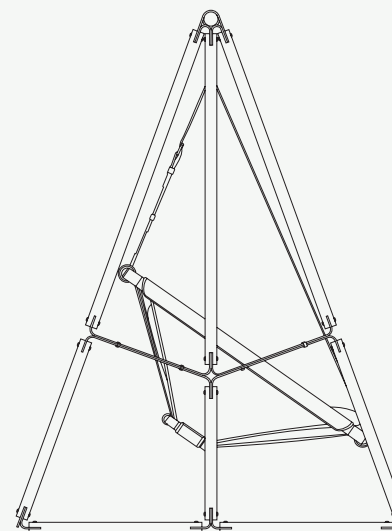

L 2000 mm · 78.7"

W 1340 mm · 52.8"

H 1800 mm · 70.9"

Performance

WATER  
PROOF

SUN  
PROTECTION

LONG LIFE  
CYCLES

UV AND FADING  
RESISTANT