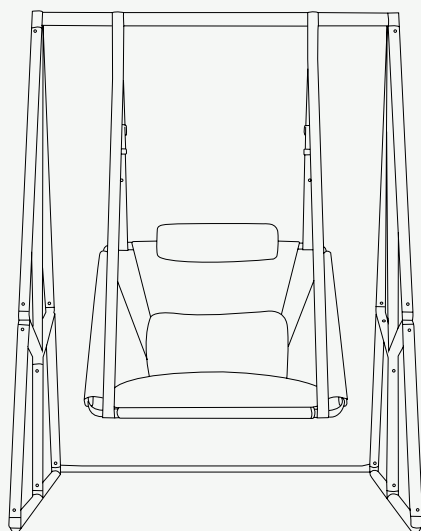

ALLURE COLLECTION

Allure Swing Chair

Structure: Lacquer Stainless Steel

Straps: Outdoor Leather

Metallic Details: Plated Stainless Steel

Upholstery: Outdoor Leather/Acrylic Fabric

Allure Swing Chair

The **Allure Swing Chair** stands out for the combination of its outstanding materials. Plated Stainless Steel buckles with outdoor leather straps and premium fabrics, result on a swing with a modern design that brings the charm and elegance of the indoor to a pleasing life outdoors.

L 1340 mm · 52.8"

W 1340 mm · 52.8"

H 1800 mm · 70.9"

Performance

WATER
PROOF

SUN
PROTECTION

LONG LIFE
CYCLES

UV AND FADING
RESISTANT