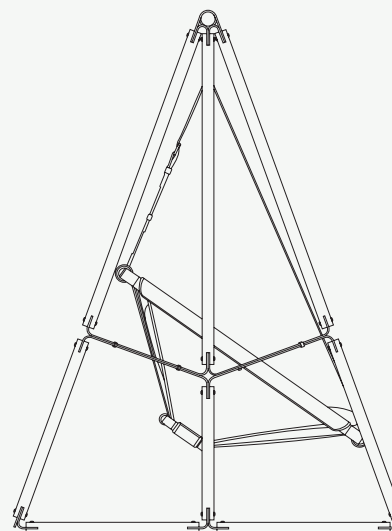

L 1340 mm · 52.8"

W 1340 mm · 52.8"

H 1800 mm · 70.9"

Performance

WATER
PROOF

SUN
PROTECTION

LONG LIFE
CYCLES

UV AND FADING
RESISTANT