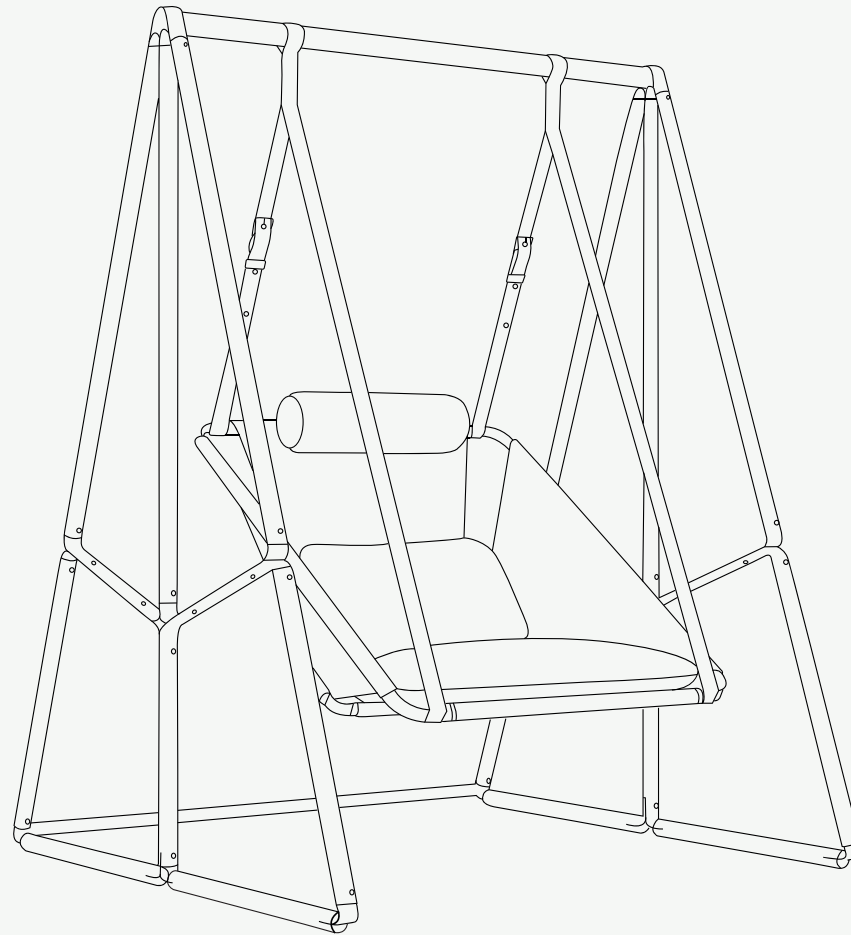

ALLURE COLLECTION

Allure Swing Chair

Structure: Lacquer Stainless Steel

Straps: Outdoor Leather

Metallic Details: Plated Stainless Steel

Upholstery: Outdoor Leather/Acrylic Fabric

Allure Swing Chair

The **Allure Swing Chair** stands out for the combination of its outstanding materials. Plated Stainless Steel buckles with outdoor leather straps and premium fabrics, result on a swing with a modern design that brings the charm and elegance of the indoor to a pleasing life outdoors.

L 1340 mm · 52.8"

W 1340 mm · 52.8"

H 1800 mm · 70.9"

Performance

WATER
PROOF

SUN
PROTECTION

LONG LIFE
CYCLES

UV AND FADING
RESISTANT