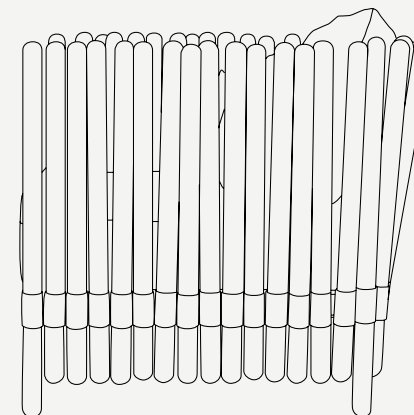

Houdini sofa's luxurious design is sure to impress and make a statement in any outdoor space.

L 2200 mm · 86.6 "

W 870 mm · 34.3 "

H 812 mm · 32 "

Performance

WATER
PROOF

SUN
PROTECTION

LONG LIFE
CYCLE