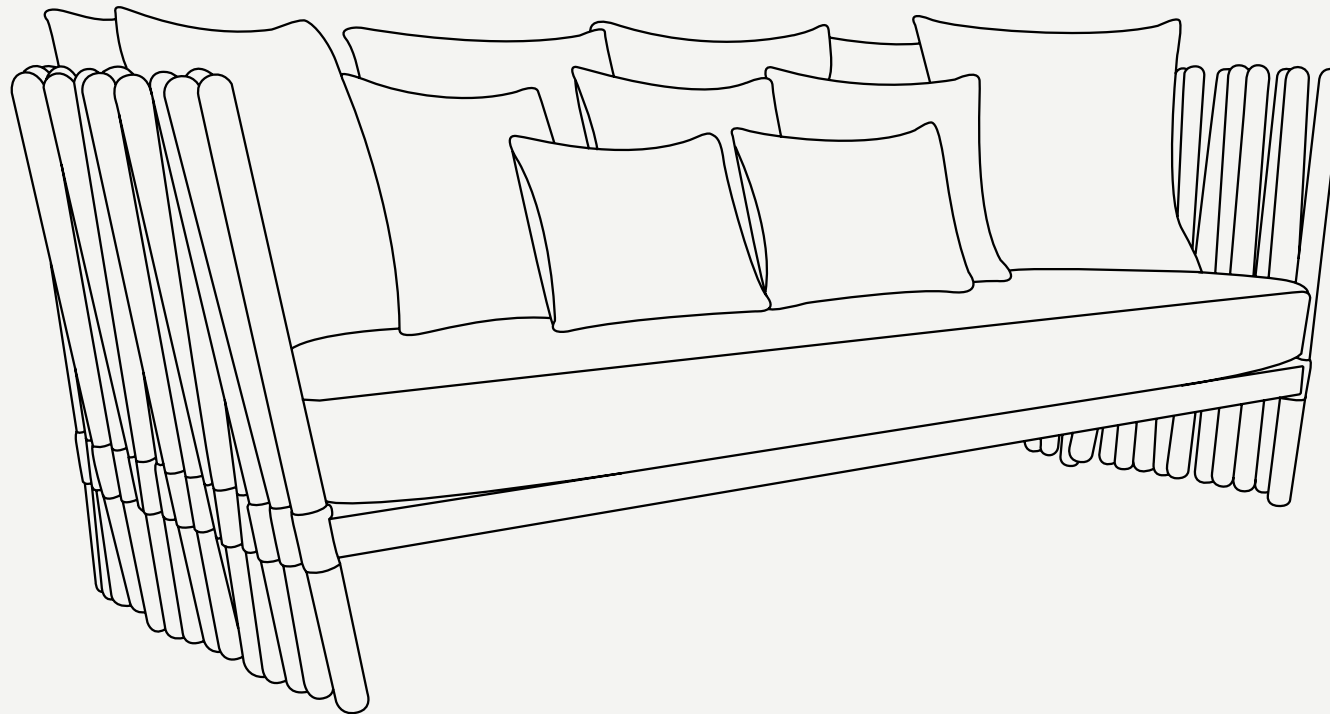

HOUDINI COLLECTION

Houdini Sofa

THE TOUCH OF MAGIC AND LIGHT FOR AN UNFORGETTABLE OUTDOOR SETTING.

Upholstery: Acrylic Fabric/Outdoor Leather

Rods: Acrylic

Metallic Details: Plated Stainless Steel

Structure: Lacquered Stainless Steel

Houdini Sofa

The Houdini Sofa is a stunning piece of furniture that exudes contemporary elegance.

The sofa is designed with a strong and sturdy metal frame that can have its finish customized, giving it a modern edge. The seat and backrest are carefully contoured to provide optimal comfort and support, while the plush upholstery is available in a wide range of colors.

Houdini sofa's luxurious design is sure to impress and make a statement in any outdoor space.

L 2200 mm · 86.6 "

W 870 mm · 34.3 "

H 812 mm · 32 "

Performance

WATER
PROOF

SUN
PROTECTION

LONG LIFE
CYCLE