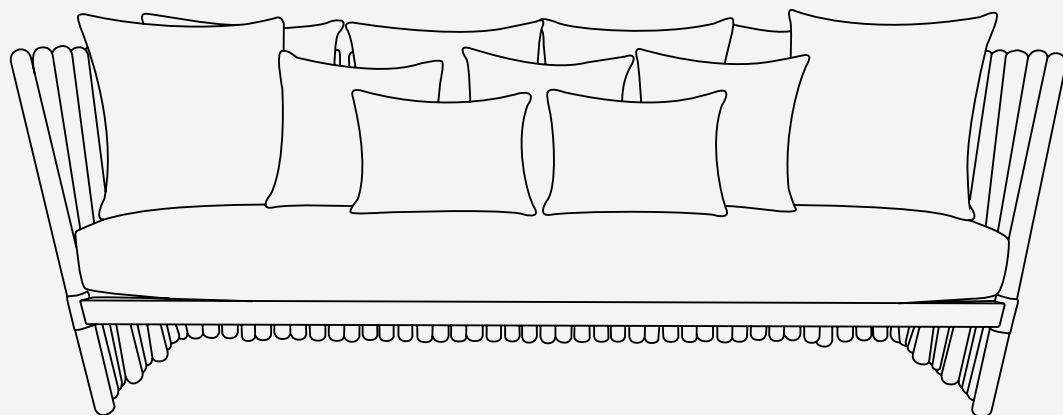

Houdini Sofa

The Houdini Sofa is a stunning piece of furniture that exudes contemporary elegance.

The sofa is designed with a strong and sturdy metal frame that can have its finish customized, giving it a modern edge. The seat and backrest are carefully contoured to provide optimal comfort and support, while the plush upholstery is available in a wide range of colors.

Houdini sofa's luxurious design is sure to impress and make a statement in any outdoor space.

L 2200 mm · 86.6 "

W 870 mm · 34.3 "

H 812 mm · 32 "

Performance

WATER
PROOF

SUN
PROTECTION

LONG LIFE
CYCLE