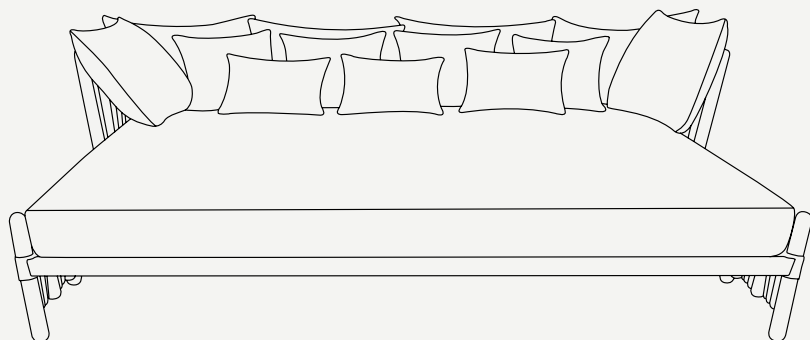

Houdini Daybed

The Houdini Daybed is a stunning piece of outdoor furniture that was inspired by the natural beauty of sunsets and dawns. The design of the daybed captures the essence of these transitional moments, with a striking combination of light and shadow that scatter across the waves of acrylic that make up the bed's surface. The result is a truly unique and exclusive outdoor ambiance that sets the stage for relaxation and indulgence.

W 2150 mm · 84.6 "

L 2250 mm · 88.5 "

H 770 mm · 30.3 "

Performance

WATER  
PROOF

SUN  
PROTECTION

LONG LIFE  
CYCLES

UV AND FADING  
RESISTANT