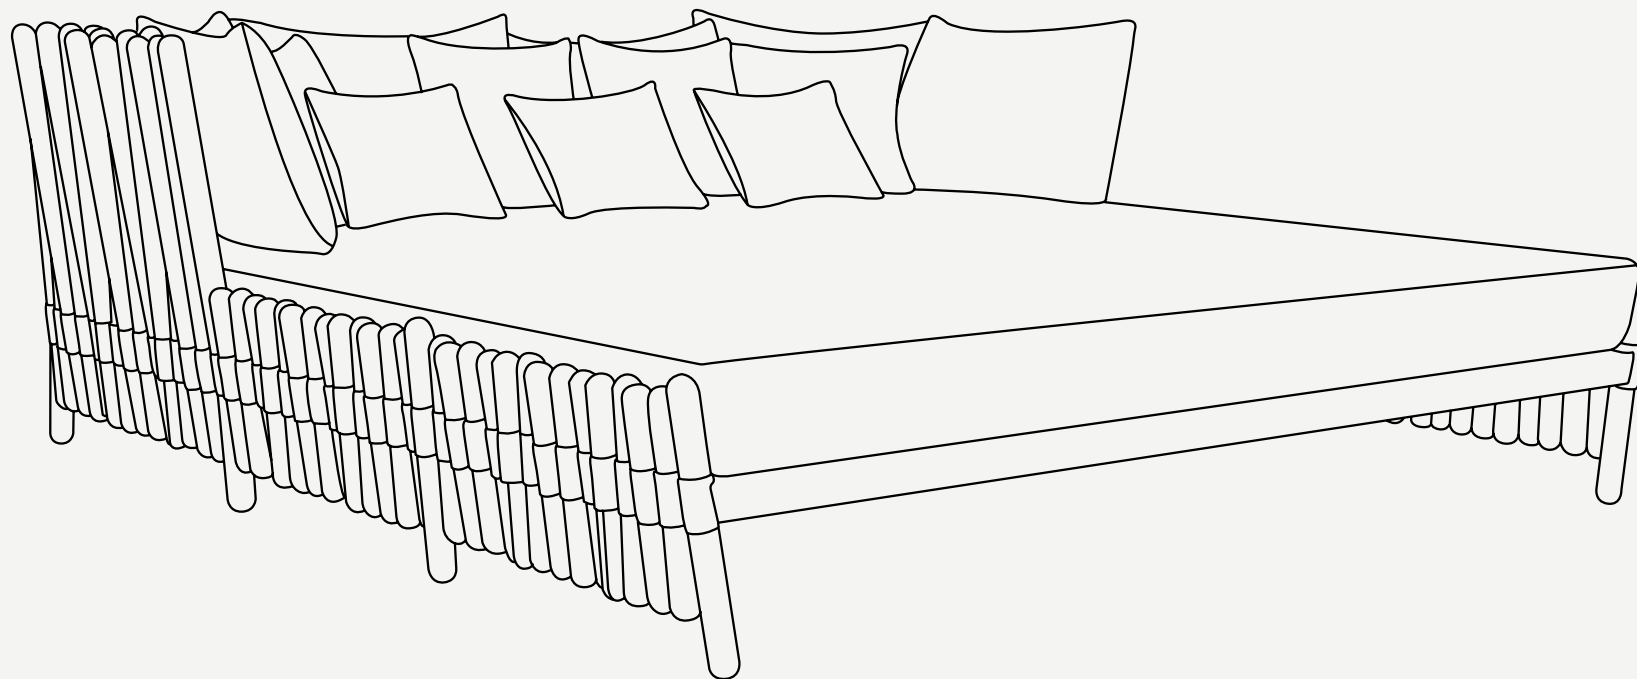

HOUDINI COLLECTION

Houdini Daybed

THE TOUCH OF MAGIC AND LIGHT FOR AN
UNFORGETTABLE OUTDOOR SETTING.