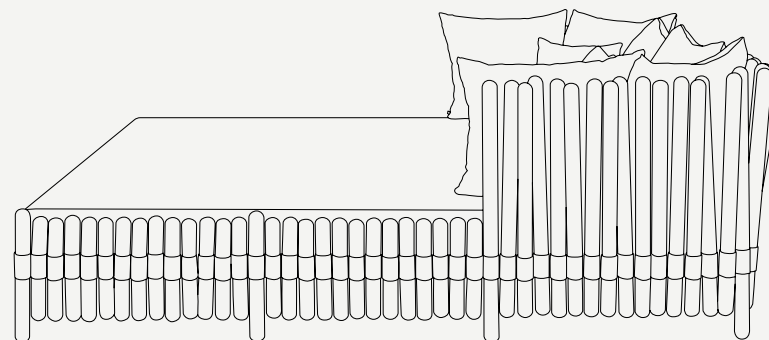

## Houdini Daybed

THE TOUCH OF MAGIC AND LIGHT FOR AN  
UNFORGETTABLE OUTDOOR SETTING.

**Upholstery:** Outdoor Leather/Acrylic Fabric

**Rods:** Acrylic

**Metallic Details:** Plated Stainless Steel

**Structure:** Lacquered Stainless Steel

Houdini Daybed

The Houdini Daybed is a stunning piece of outdoor furniture that was inspired by the natural beauty of sunsets and dawns. The design of the daybed captures the essence of these transitional moments, with a striking combination of light and shadow that scatter across the waves of acrylic that make up the bed's surface. The result is a truly unique and exclusive outdoor ambiance that sets the stage for relaxation and indulgence.

W 2150 mm · 84.6 "

L 2250 mm · 88.5 "

H 770 mm · 30.3 "

Performance

WATER  
PROOF

SUN  
PROTECTION

LONG LIFE  
CYCLES

UV AND FADING  
RESISTANT