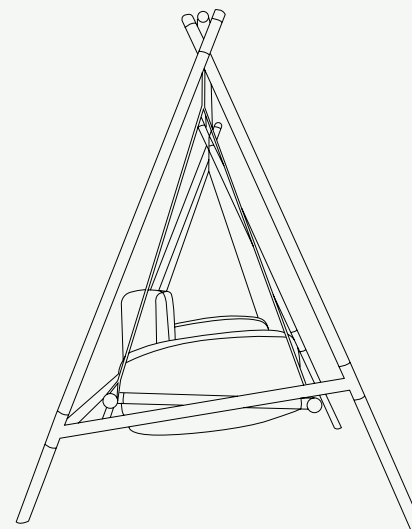

FABLE COLLECTION

Fable Swing Sofa

CREATED FOR YOU TO ENJOY OUTDOOR LIVING
WITHOUT DAILY CONCERNS

Lacquer stainless steel and plated details are the main support for the **Fable**, which's available in a wide range of customizations. The bottom seat cushion is a breathable mesh that enhances its longlife.

L 2100 mm • 82.7"

W 1560 mm • 61.4"

H 1815 mm • 71.5"

Performance

WATER
PROOF

SUN
PROTECTION

LONG LIFE
CYCLES

UV AND FADING
RESISTANT