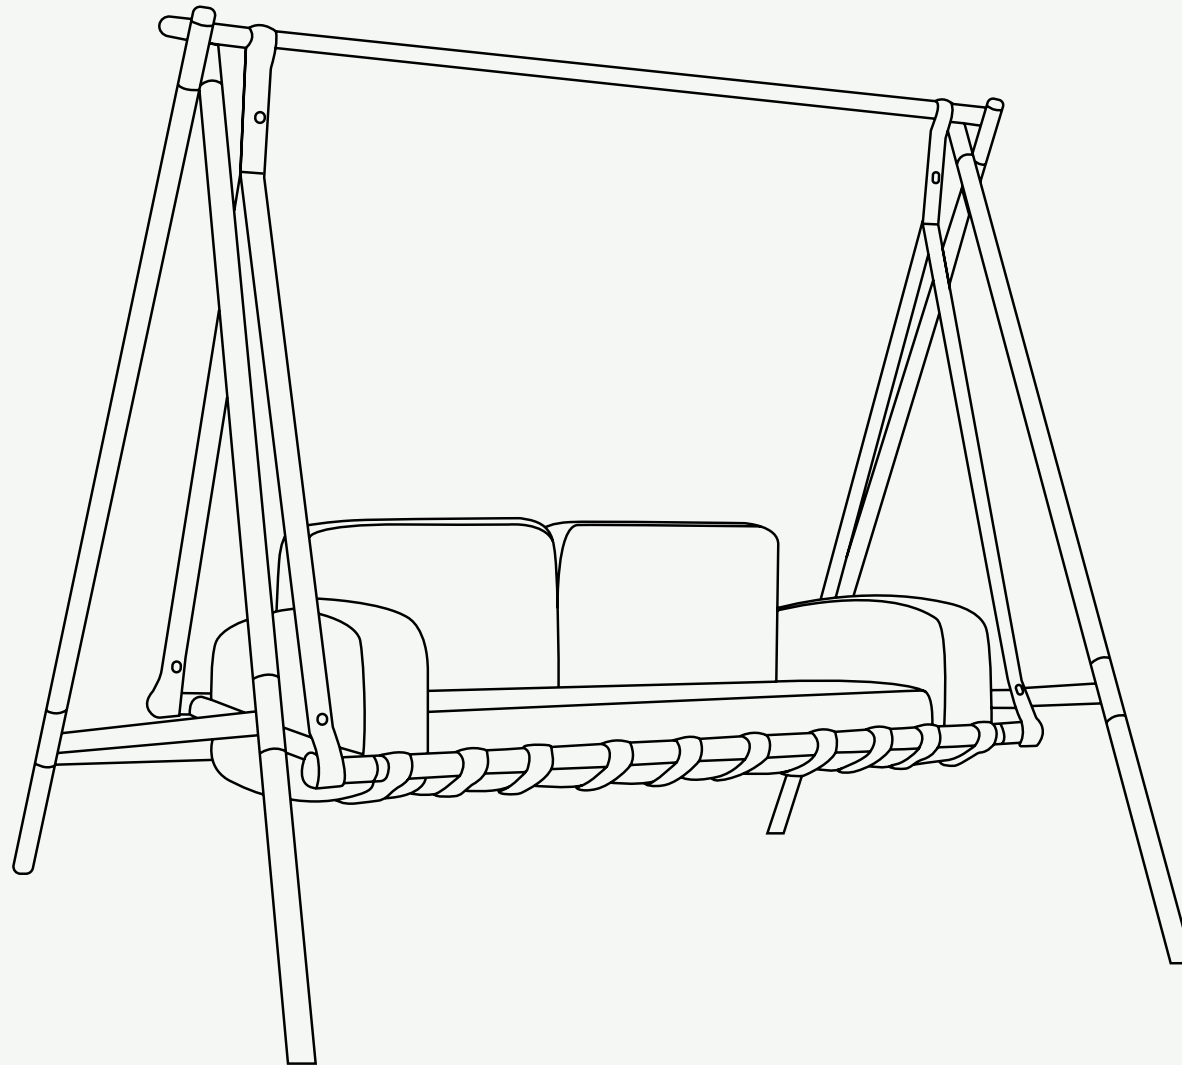

FABLE COLLECTION

Fable Swing Sofa

CREATED FOR YOU TO ENJOY OUTDOOR LIVING
WITHOUT DAILY CONCERNS

Lacquer stainless steel and plated details are the main support for the **Fable**, which's available in a wide range of customizations. The bottom seat cushion is a breathable mesh that enhances its longlife.

L 2100 mm • 82.7"

W 1560 mm • 61.4"

H 1815 mm • 71.5"

Performance

WATER
PROOF

SUN
PROTECTION

LONG LIFE
CYCLES

UV AND FADING
RESISTANT