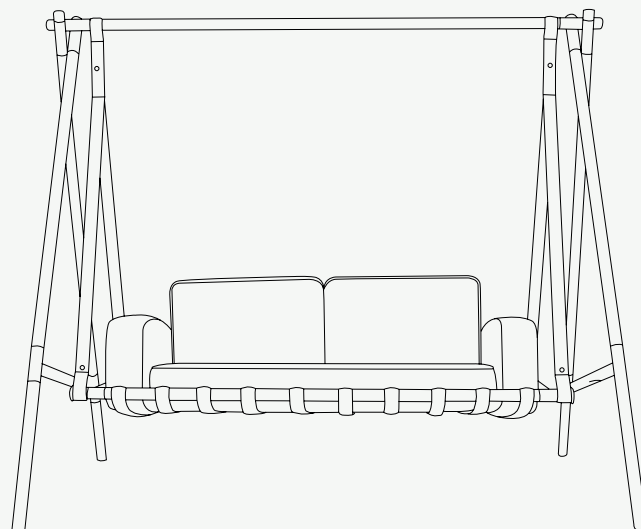

FABLE COLLECTION

Fable Swing Sofa

CREATED FOR YOU TO ENJOY OUTDOOR LIVING
WITHOUT DAILY CONCERNS

Lacquer stainless steel and plated details are the main support for the **Fable**, which's available in a wide range of customizations. The bottom seat cushion is a breathable mesh that enhances its longlife.

L 2100 mm • 82.7"

W 1560 mm • 61.4"

H 1815 mm • 71.5"

Performance

WATER
PROOF

SUN
PROTECTION

LONG LIFE
CYCLES

UV AND FADING
RESISTANT