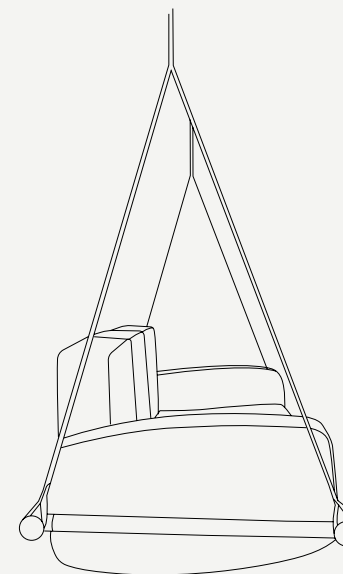

Metallic Details: Plated Stainless Steel

Fable Hanging Sofa 3 Seater

Designed to be enjoyed in good company, the **Fable hanging 3-seat sofa** adds an extra seat allowing quality outdoor moments without any concerns. The bottom seat cushion is a breathable mesh that enhances its longlife.

The ceiling fixture only needs to be fixed to a sufficiently rigid ceiling. Its fixation is made by 2 screws for each piece.

The screws and fixing holes depend on the surface to be applied: Wood, Concrete or other.

L 2500 mm · 98.4

W 820mm · 32.3"

H 2000mm to 3000

weight supported 400Kg

Performance

WATER
PROOF

SUN
PROTECTION

LONG LIFE
CYCLES