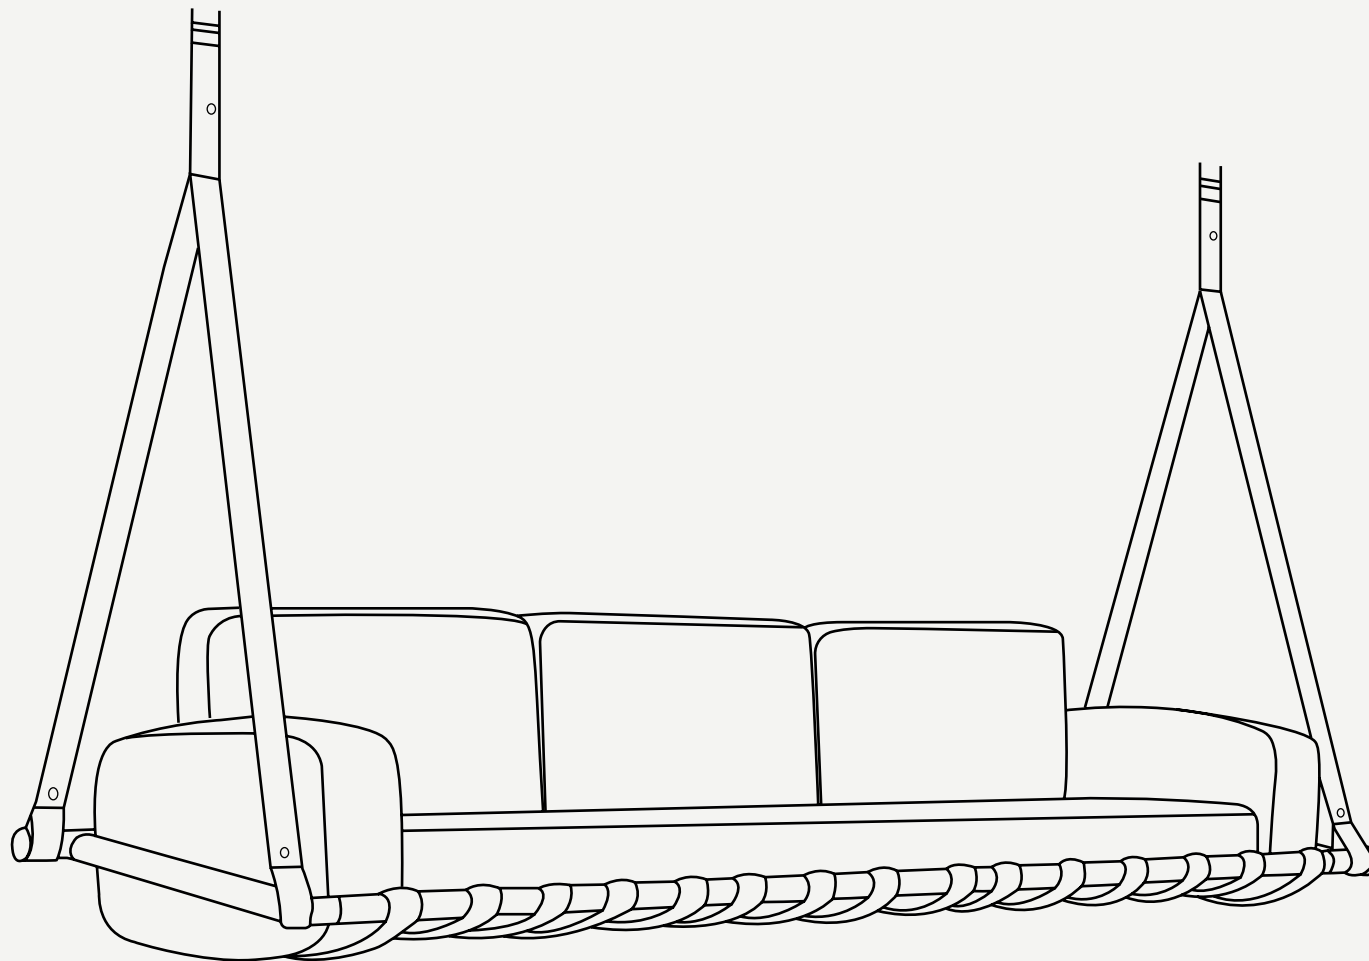

FABLE COLLECTION

Fable Hanging Sofa 3 Seater

CREATED FOR YOU TO ENJOY OUTDOOR LIVING
WITHOUT DAILY CONCERNS

Straps: Outdoor Leather

Upholstery: Acrylic Fabric/
Outdoor Leather

Structure: Lacquer Stainless Steel

Metallic Details: Plated Stainless Steel

Fable Hanging Sofa 3 Seater

Designed to be enjoyed in good company, the **Fable hanging 3-seat sofa** adds an extra seat allowing quality outdoor moments without any concerns. The bottom seat cushion is a breathable mesh that enhances its longlife.

The ceiling fixture only needs to be fixed to a sufficiently rigid ceiling. Its fixation is made by 2 screws for each piece.

The screws and fixing holes depend on the surface to be applied: Wood, Concrete or other.

L 2500 mm · 98.4

W 820mm · 32.3"

H 2000mm to 3000

weight supported 400Kg

Performance

WATER
PROOF

SUN
PROTECTION

LONG LIFE
CYCLES