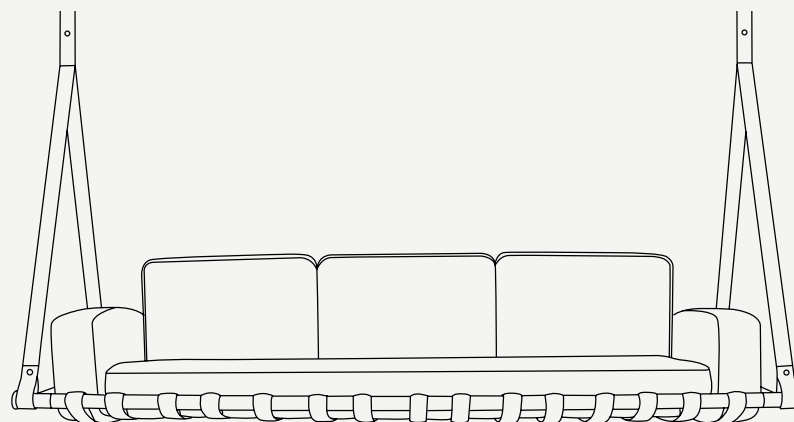

Metallic Details: Plated Stainless Steel

Fable Hanging Sofa 3 Seater

Designed to be enjoyed in good company, the **Fable hanging 3-seat sofa** adds an extra seat allowing quality outdoor moments without any concerns. The bottom seat cushion is a breathable mesh that enhances its longlife.

The ceiling fixture only needs to be fixed to a sufficiently rigid ceiling. Its fixation is made by 2 screws for each piece.

The screws and fixing holes depend on the surface to be applied: Wood, Concrete or other.

L 2500 mm · 98.4

W 820mm · 32.3"

H 2000mm to 3000

weight supported 400Kg

Performance

WATER
PROOF

SUN
PROTECTION

LONG LIFE
CYCLES