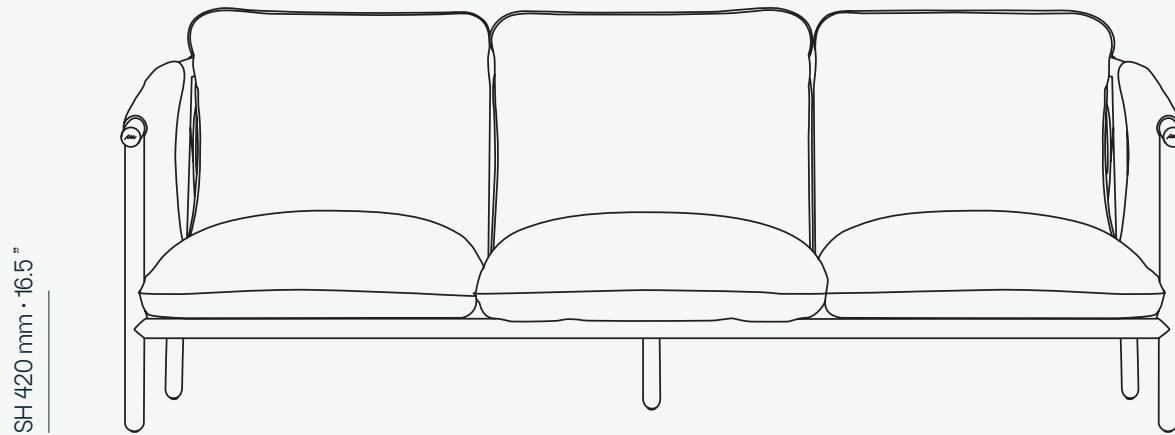

CÉLINE COLLECTION

Céline Sofa 3 Seat

TIMELESS ELEGANCE, ABSOLUTE FLAIR

PRODUCT SHEET

Upholstery: Acrylic Fabric/ Outdoor Leather

Metallic Details: Plated Stainless Steel

Structure: Lacquered Stainless Steel

The **Céline sofa** has a minimalist design enriched with subtle details that give it the essence of the brand, making it a versatile piece that integrates perfectly into any environment, whether modern or classic. With fabric upholstery and high-performance outdoor materials, Céline is a three-person sofa and the ideal piece for your outdoor lounge space.

L 2200 mm · 86.6 "

W 925 mm · 36.4 "

Performance

WATER
PROOF

SUN
PROTECTION

LONG LIFE
CYCLE

UV AND FADING
RESISTANT

EASY
TO CLEAN