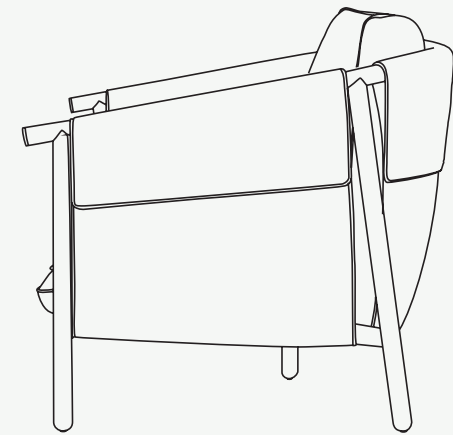

CÉLINE COLLECTION

Céline Sofa 3 Seat

TIMELESS ELEGANCE, ABSOLUTE FLAIR

PRODUCT SHEET

Upholstery: Acrylic Fabric/ Outdoor Leather

Metallic Details: Plated Stainless Steel

Structure: Lacquered Stainless Steel

The **Céline sofa** has a minimalist design enriched with subtle details that give it the essence of the brand, making it a versatile piece that integrates perfectly into any environment, whether modern or classic. With fabric upholstery and high-performance outdoor materials, Céline is a three-person sofa and the ideal piece for your outdoor lounge space.

L 2200 mm · 86.6 "

W 925 mm · 36.4 "

Performance

WATER
PROOF

SUN
PROTECTION

LONG LIFE
CYCLE

UV AND FADING
RESISTANT

EASY
TO CLEAN