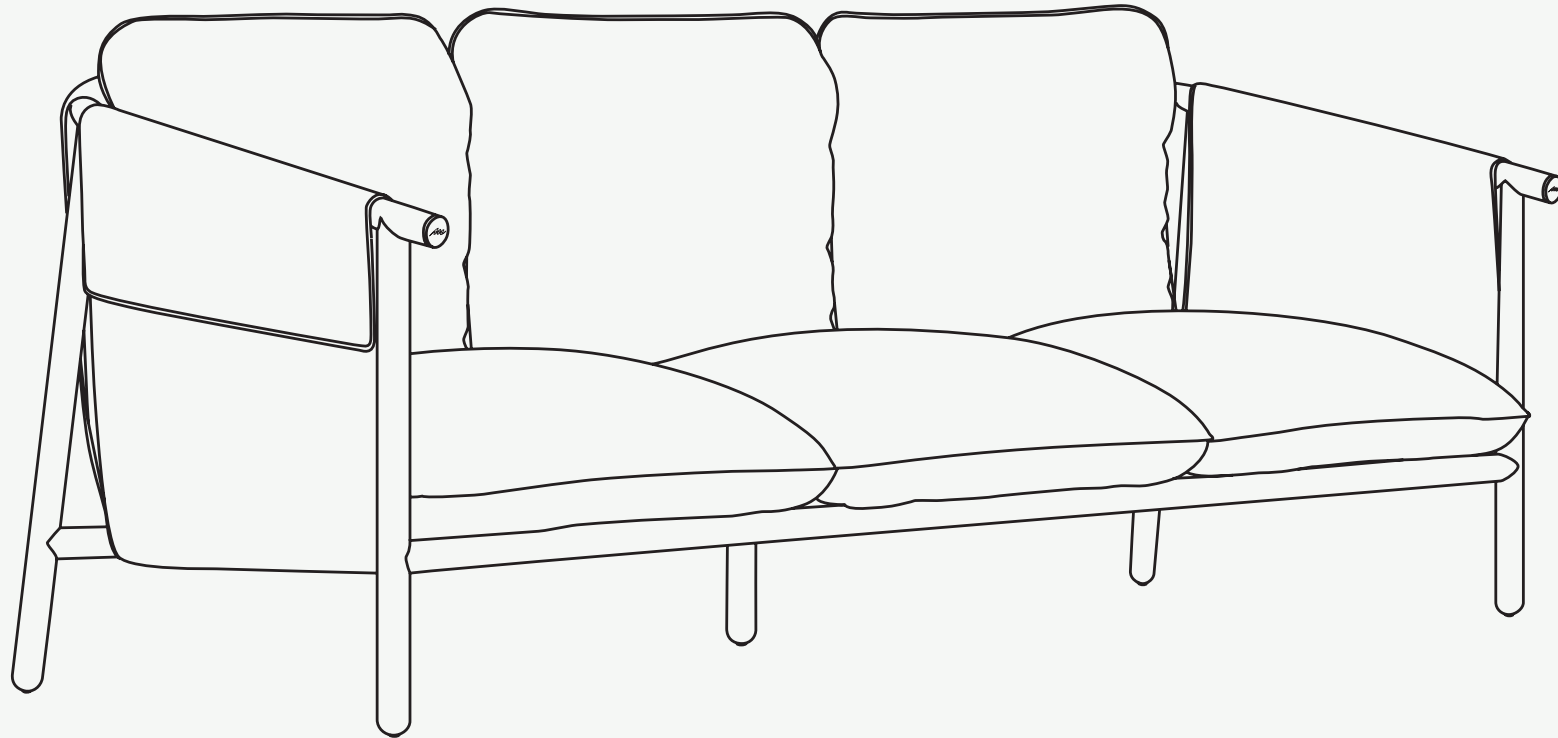

CÉLINE COLLECTION

Céline Sofa 3 Seat

TIMELESS ELEGANCE, ABSOLUTE FLAIR

PRODUCT SHEET

Upholstery: Acrylic Fabric/ Outdoor Leather

Metallic Details: Plated Stainless Steel

Structure: Lacquered Stainless Steel

The **Céline sofa** has a minimalist design enriched with subtle details that give it the essence of the brand, making it a versatile piece that integrates perfectly into any environment, whether modern or classic. With fabric upholstery and high-performance outdoor materials, Céline is a three-person sofa and the ideal piece for your outdoor lounge space.

L 2200 mm · 86.6 "

W 925 mm · 36.4 "

Performance

WATER
PROOF

SUN
PROTECTION

LONG LIFE
CYCLE

UV AND FADING
RESISTANT

EASY
TO CLEAN