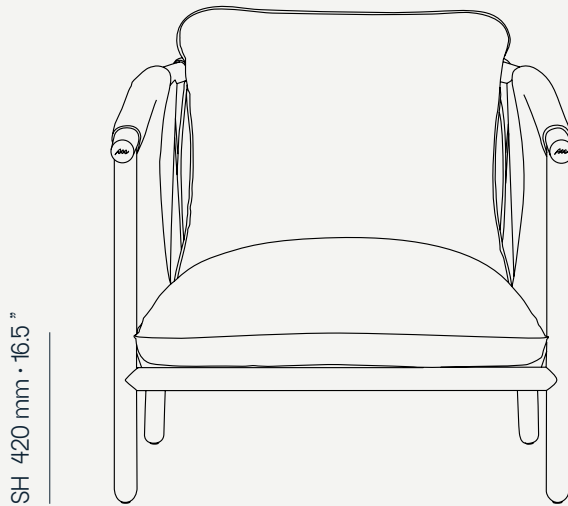

CÉLINE COLLECTION

Céline Lounge Chair

TIMELESS ELEGANCE, ABSOLUTE FLAIR

PRODUCT SHEET

Metallic Details: Plated Stainless Steel

Upholstery: Acrylic Fabric / Outdoor Leather

Structure: Lacquered Stainless Steel

The **Céline armchair** features a minimalist design enriched with subtle details that bring out the essence of the brand, making it a versatile piece that integrates perfectly into any environment, whether modern or classic. With fabric upholstery and high-performance outdoor materials, Celine is the ideal chair to complement your outdoor lounge space.

SH 420 mm · 16.5"

W 800 mm · 31.5"

H 910 mm · 35.8"

L 925 mm · 36.4"

Performance

WATER
PROOF

SUN
PROTECTION

LONG LIFE
CYCLE