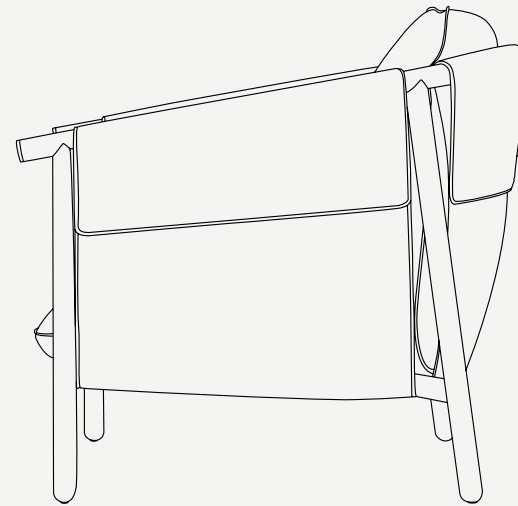

CÉLINE COLLECTION

Céline Lounge Chair

TIMELESS ELEGANCE, ABSOLUTE FLAIR

PRODUCT SHEET

Metallic Details: Plated Stainless Steel

Upholstery: Acrylic Fabric / Outdoor Leather

Structure: Lacquered Stainless Steel

The **Céline armchair** features a minimalist design enriched with subtle details that bring out the essence of the brand, making it a versatile piece that integrates perfectly into any environment, whether modern or classic. With fabric upholstery and high-performance outdoor materials, Celine is the ideal chair to complement your outdoor lounge space.

SH 420 mm · 16.5"

W 800 mm · 31.5"

H 910 mm · 35.8"

L 925 mm · 36.4"

Performance

WATER
PROOF

SUN
PROTECTION

LONG LIFE
CYCLE