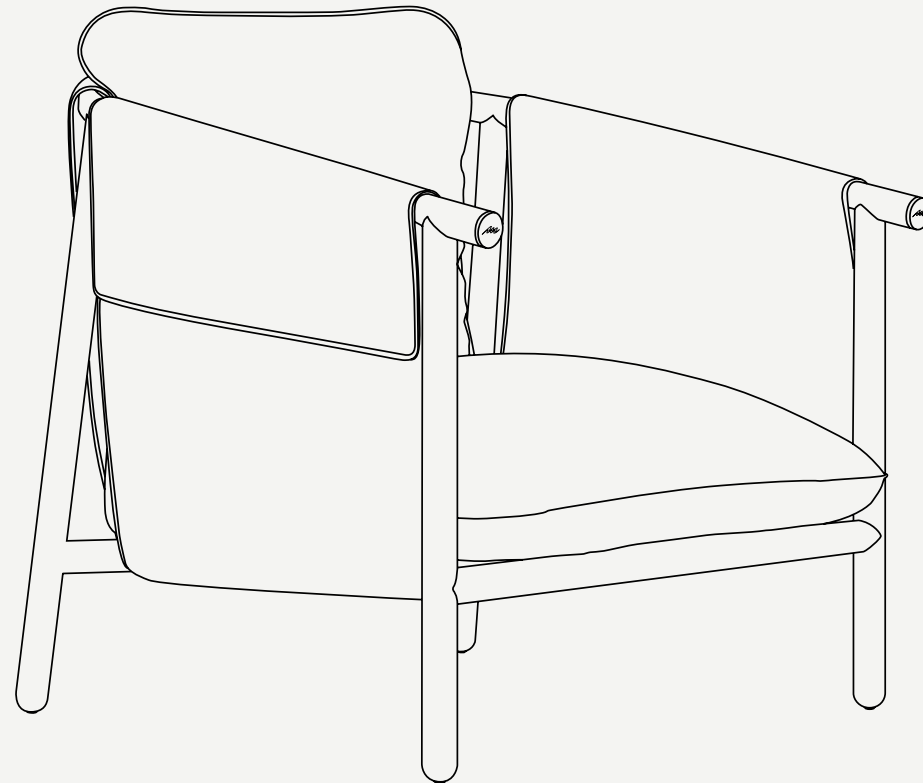

CÉLINE COLLECTION

Céline Lounge Chair

TIMELESS ELEGANCE, ABSOLUTE FLAIR

PRODUCT SHEET

Metallic Details: Plated Stainless Steel

Upholstery: Acrylic Fabric / Outdoor Leather

Structure: Lacquered Stainless Steel

The **Céline armchair** features a minimalist design enriched with subtle details that bring out the essence of the brand, making it a versatile piece that integrates perfectly into any environment, whether modern or classic. With fabric upholstery and high-performance outdoor materials, Celine is the ideal chair to complement your outdoor lounge space.

SH 420 mm · 16.5"

W 800 mm · 31.5"

H 910 mm · 35.8"

L 925 mm · 36.4"

Performance

WATER
PROOF

SUN
PROTECTION

LONG LIFE
CYCLE