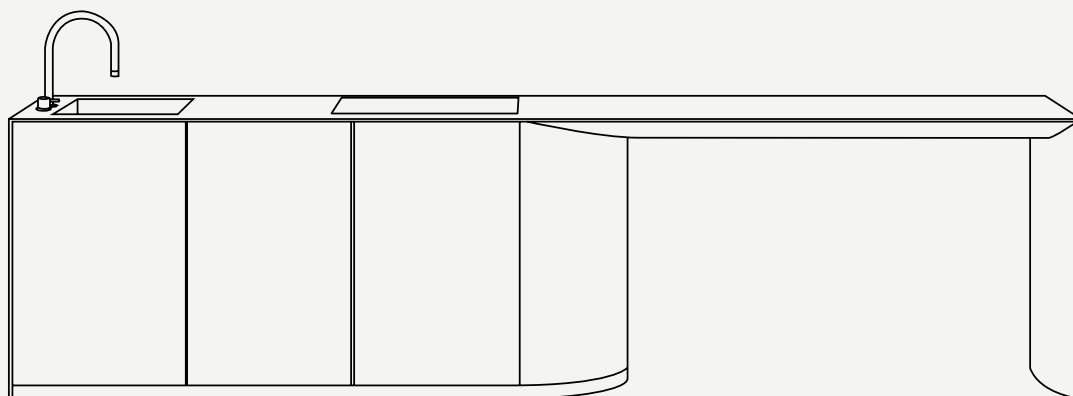

L 3440 mm · 135.4 "

H 900 mm · 35.4 "

W 720 mm · 28.3 "

Performance

WATER  
PROOF

SUN  
PROTECTION

LONG LIFE  
CYCLE

UV AND FADING  
RESISTANT