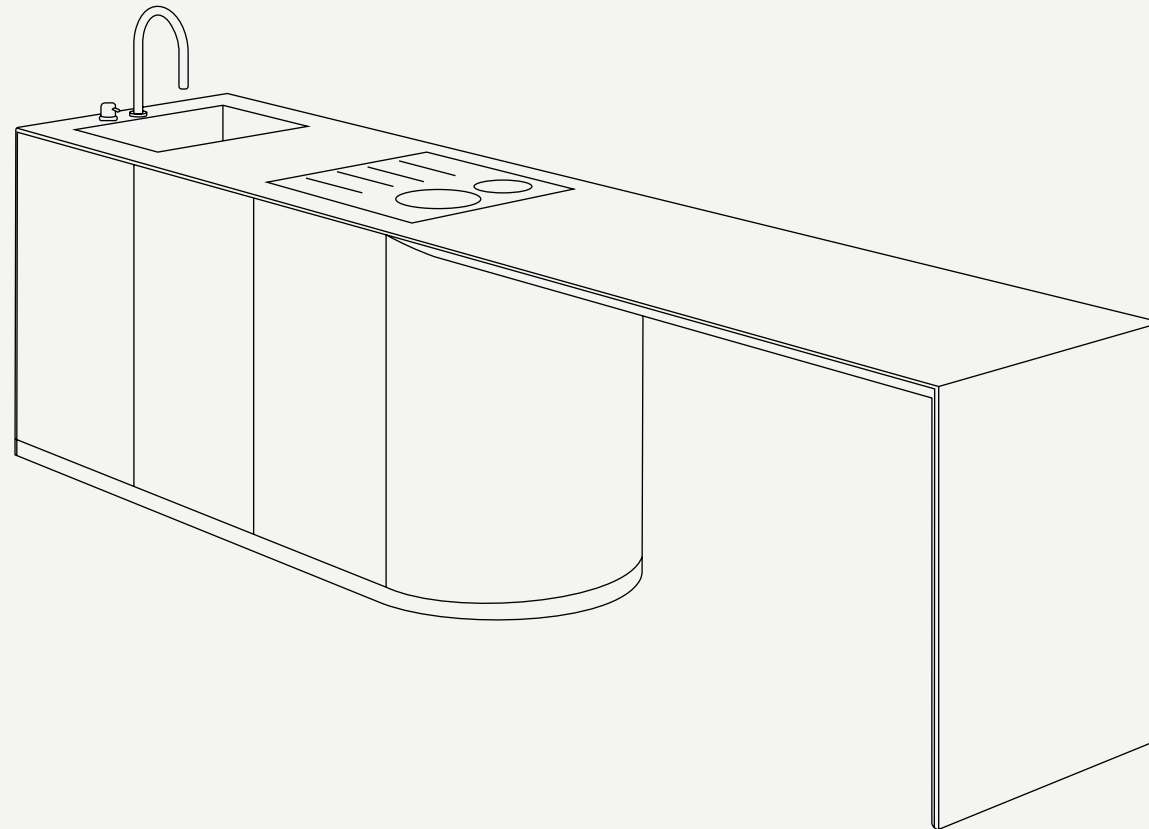

## Zest Kitchen

EMBRACE LIFE WITH ZEST

PRODUCT SHEET

Every detail of the **Zest kitchen** is meticulously considered, starting with the sleek and robust stainless steel cabinetry. Its clean lines, marble surfaces, and contemporary design make it a captivating centerpiece that enhances any outdoor cooking space.

L 3440 mm · 135.4 "

H 900 mm · 35.4 "

W 720 mm · 28.3 "

Performance

WATER  
PROOF

SUN  
PROTECTION

LONG LIFE  
CYCLE

UV AND FADING  
RESISTANT