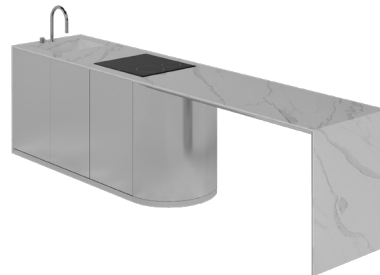

Countertop and Sides: Carrara
Metal: Polished Nickel