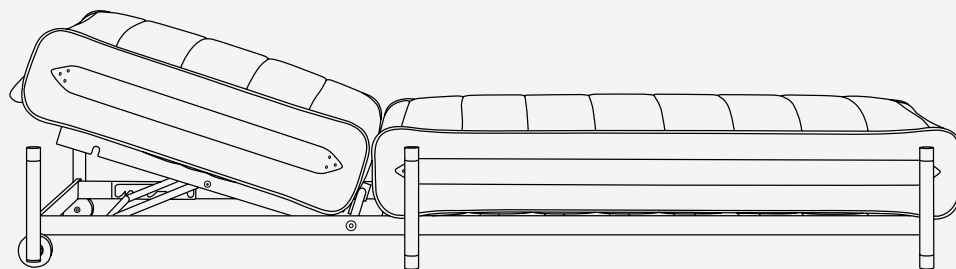

L 2000 mm · 78.7"

W 860 mm · 33.8"

H 303 mm · 11.9"

Performance

WATER
PROOF

SUN
PROTECTION

LONG LIFE
CYCLE

UV AND FADING
RESISTANT