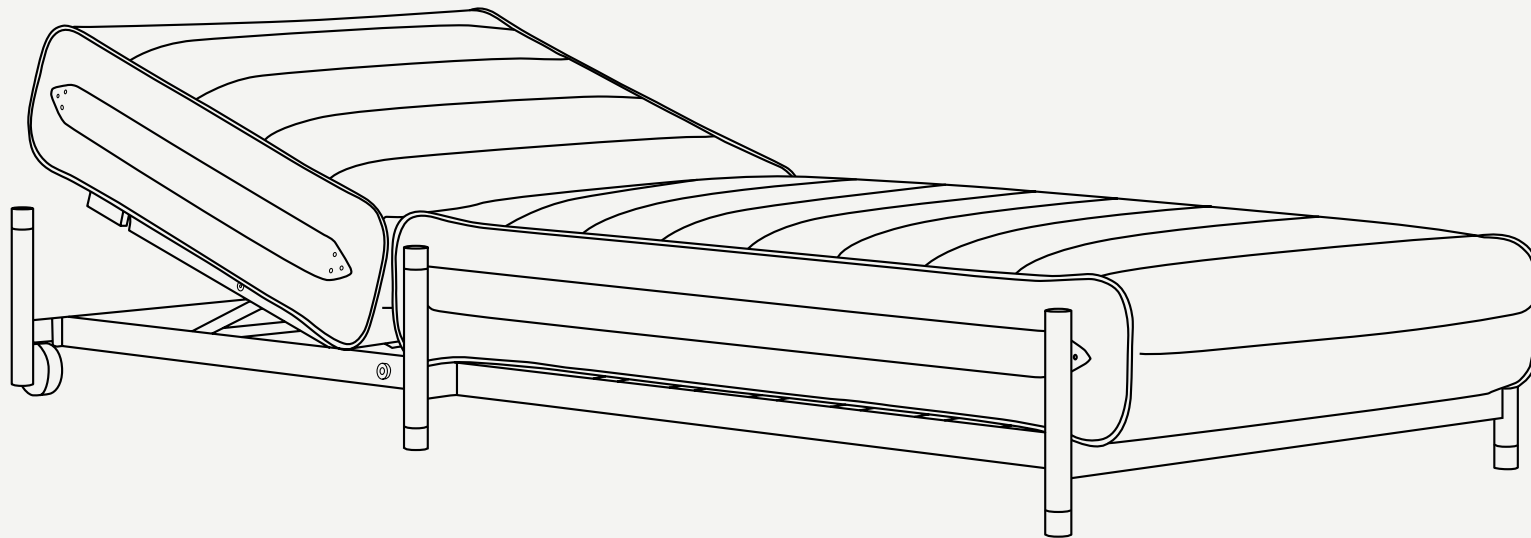

VOGUE COLLECTION

Vogue Sunbed

Details: Acrylic Fabric/ Outdoor Leather

Upholstery: Acrylic Fabric/ Outdoor Leather

Structure: Lacquered Fiberglass

Metallic Details: Plated Stainless Steel

Inspired by the finest brands and iconic pieces from the world of fashion, the **Vogue sunbed** is born. A piece that promises to bring comfort, elegance, and charm to any space. Standout features of its design include leather details, perfectly complemented by golden accents. Its high, undulating upholstery provides unparalleled comfort so that moments in the sun can be experienced with the utmost relaxation.

L 2000 mm · 78.7"

W 860 mm · 33.8"

H 303 mm · 11.9"

Performance

WATER
PROOF

SUN
PROTECTION

LONG LIFE
CYCLE

UV AND FADING
RESISTANT