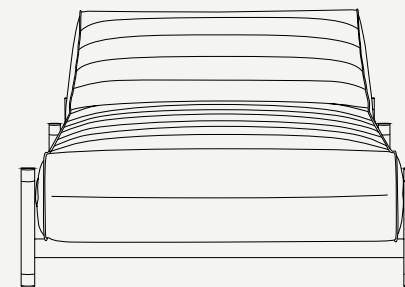

L 2000 mm · 78.7"

W 860 mm · 33.8"

H 303 mm · 11.9"

Performance

WATER
PROOF

SUN
PROTECTION

LONG LIFE
CYCLE

UV AND FADING
RESISTANT