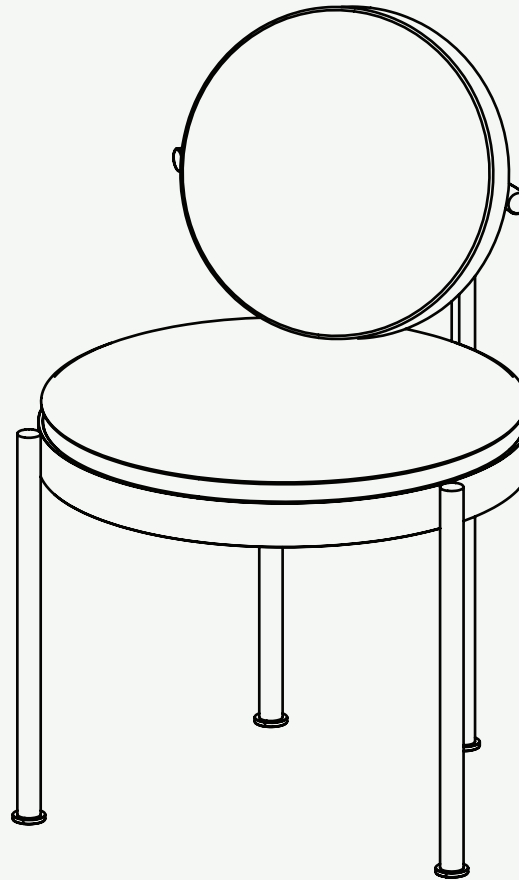

TRACE COLLECTION

Trace Dining Chair

Upholstery: Acrylic Fabric/
Outdoor Leather

Legs: Lacquered Stainless Steel/
Plated Stainless Steel

Structure: Lacquered Stainless Steel/
Plated Stainless Steel

Trace Dining Chair

The **Trace Dining Chair** is the epitome of functional yet enjoyable dining. With its perfect combination of comfort and practicality, this chair is designed to enhance your dining experience outdoors.

One of the standout features of the **Trace Dining Chair** is its comfortable back pillow. This provides optimal support for your back and neck, ensuring that you can enjoy your meal without any discomfort. Additionally, the bottom seat cushion features a breathable mesh that allows optimal airflow, making the chair comfortable even during extended periods of use.

SH 500 mm · 19.7"

L 520 mm · 20.5"

H 700 mm · 27.6"

W 520 mm · 20.5"

Performance

WATER
PROOFSUN
PROTECTIONLONG LIFE
CYCLEUV AND FADING
RESISTANTEASY
TO CLEAN

Included

PROTECTION
COVER