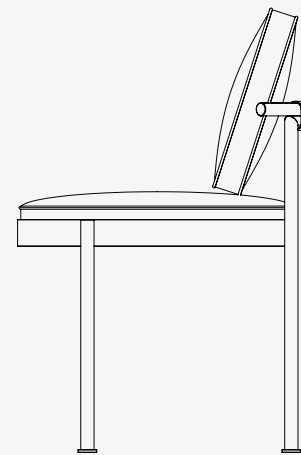

The **Trace Dining Chair** is the epitome of functional yet enjoyable dining. With its perfect combination of comfort and practicality, this chair is designed to enhance your dining experience outdoors.

One of the standout features of the **Trace Dining Chair** is its comfortable back pillow. This provides optimal support for your back and neck, ensuring that you can enjoy your meal without any discomfort. Additionally, the bottom seat cushion features a breathable mesh that allows optimal airflow, making the chair comfortable even during extended periods of use.

SH 500 mm · 19.7"

L 520 mm · 20.5"

H 700 mm · 27.6"

W 520 mm · 20.5"

Performance

WATER
PROOFSUN
PROTECTIONLONG LIFE
CYCLEUV AND FADING
RESISTANTEASY
TO CLEAN

Included

PROTECTION
COVER