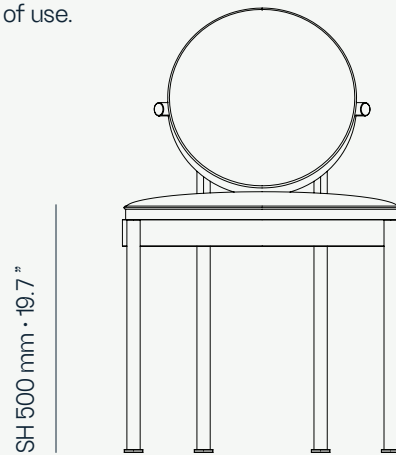

SH 500 mm · 19.7"

L 520 mm · 20.5"

H 700 mm · 27.6"

W 520 mm · 20.5"

Performance

WATER
PROOFSUN
PROTECTIONLONG LIFE
CYCLEUV AND FADING
RESISTANTEASY
TO CLEAN

Included

PROTECTION
COVER