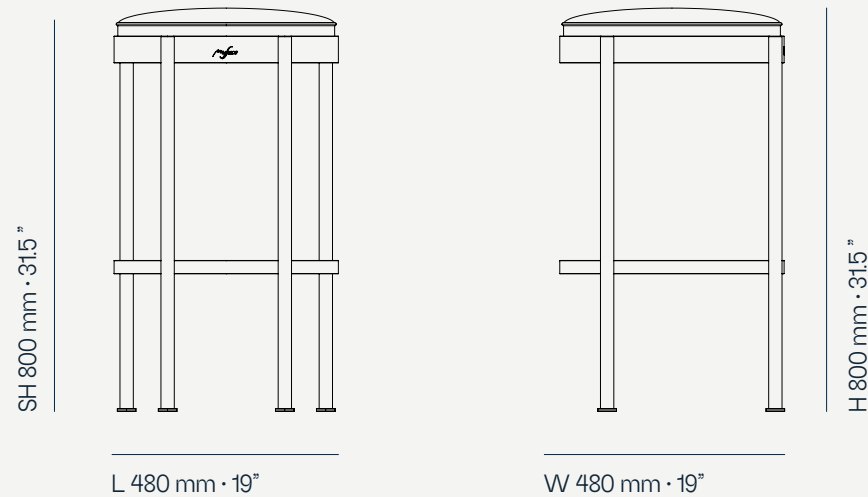

## Trace Bar Stool

**Upholstery:** Acrylic Fabric/  
Outdoor Leather

**Legs:** Lacquered Stainless Steel/  
Plated Stainless Steel

**Structure:** Lacquered Stainless Steel/  
Plated Stainless Steel

## Trace Bar Stool

The **Trace bar stool** is the perfect piece to add life and sophistication to any well-structured living space. It provides both functionality and visual appeal, making it a must-have for those looking to elevate the design of their home.