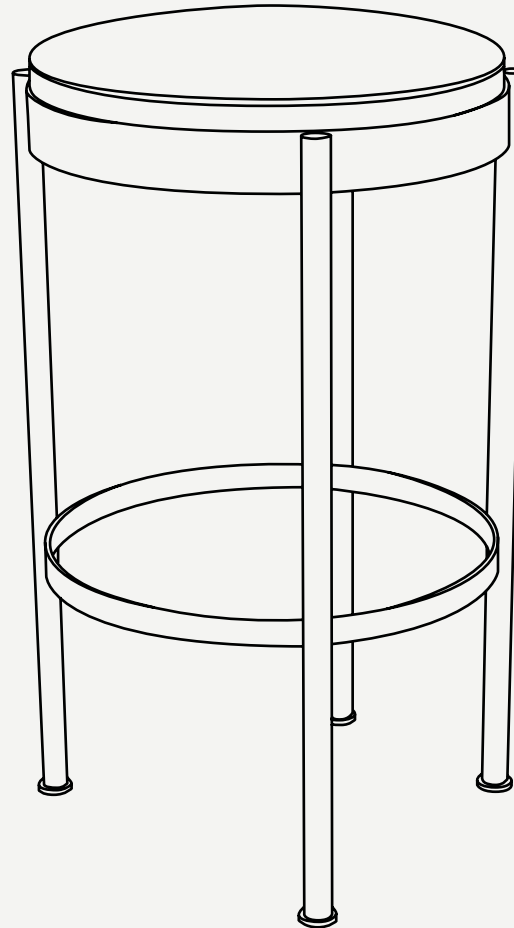

## Trace Bar Stool

**Upholstery:** Acrylic Fabric/  
Outdoor Leather

**Legs:** Lacquered Stainless Steel/  
Plated Stainless Steel

**Structure:** Lacquered Stainless Steel/  
Plated Stainless Steel

## Trace Bar Stool

The **Trace bar stool** is the perfect piece to add life and sophistication to any well-structured living space. It provides both functionality and visual appeal, making it a must-have for those looking to elevate the design of their home.