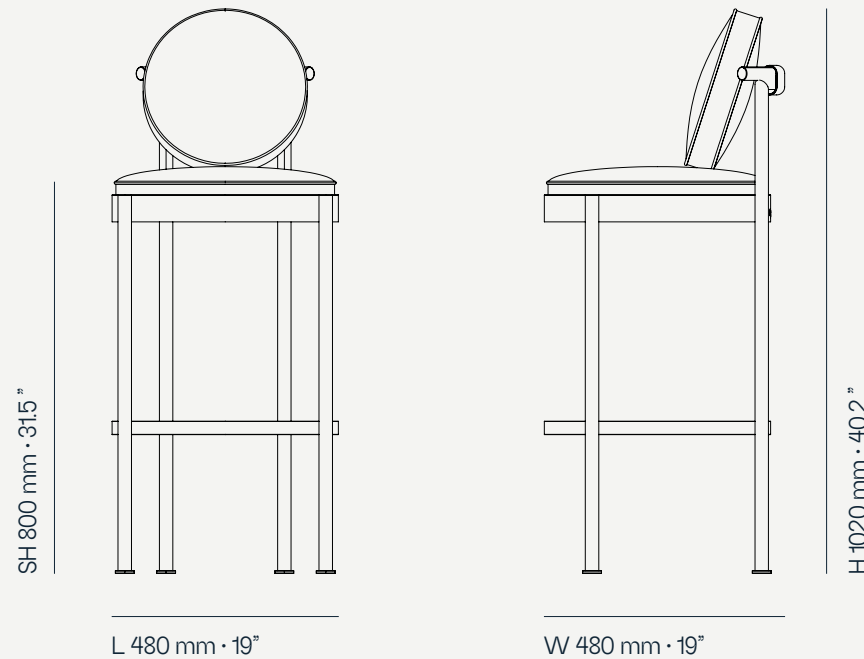

One of the standout features of the **Trace Bar Chair** is its comfortable bottom seat cushion, which features a breathable mesh that provides optimal airflow and ventilation. This cushion, along with the removable and washable fabric cover, ensures that the stool remains clean and fresh, even after extended use.