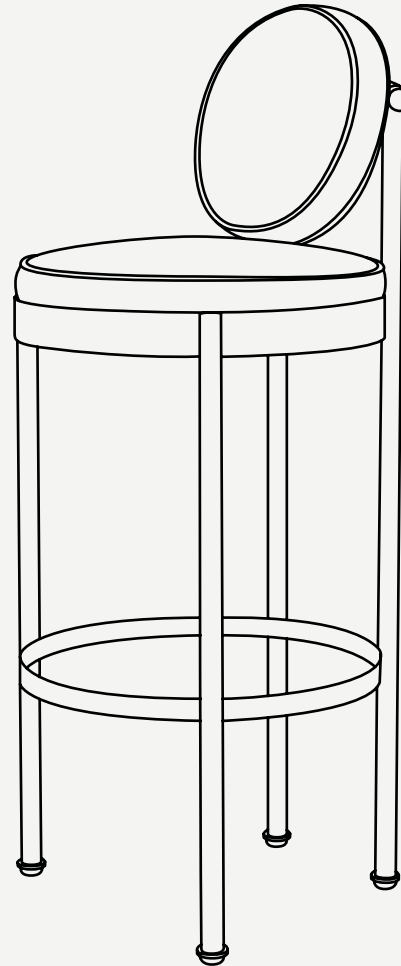

TRACE COLLECTION

Trace Bar Chair

Upholstery: Acrylic Fabric/
Outdoor Leather

Legs: Lacquered Stainless Steel/
Plated Stainless Steel

Structure: Lacquered Stainless Steel/
Plated Stainless Steel

Trace Bar Chair

The **Trace Bar Chair** is the perfect piece to add life and sophistication to any well-structured living space. It provides both functionality and visual appeal, making it a must-have for those looking to elevate the design of their home.

One of the standout features of the **Trace Bar Chair** is its comfortable bottom seat cushion, which features a breathable mesh that provides optimal airflow and ventilation. This cushion, along with the removable and washable fabric cover, ensures that the stool remains clean and fresh, even after extended use.