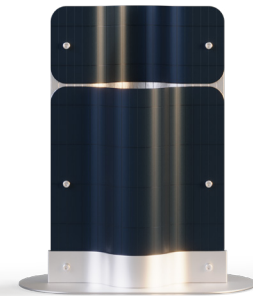

SERENA COLLECTION

Serena S

Plate: Lacquered Stainless Steel/Plated Stainless Steel

Structure: Lacquered Stainless Steel/Plated Stainless Steel

Serena is a premium line of outdoor planters designed to add elegance and functionality to gardens, patios and balconies. Inspired by the serene beauty of nature, the S size is ideal for decorating an outdoor table or balcony, adding a final touch of indoor sophistication.

POLISHED COPPER PLATED

BRUSHED COPPER PLATED

BRUSHED GOLD PLATED

POLISHED GOLD PLATED

[View More](#)

FEELING INSPIRED?

MIX AND MATCH YOUR FAVORITE COLOURS AND TEXTURES AND CREATE YOUR UNIQUE **SERENA S.**

Structure: Brushed Gold Plated Stainless Steel
Plate: Dark Bronze Lacquered Stainless Steel

Structure: Polished Nickel Plated Stainless Steel
Plate: Gold Plated Stainless Steel

Structure: Brushed Nickel Plated Stainless Steel
Plate: Myface Midnight Blue