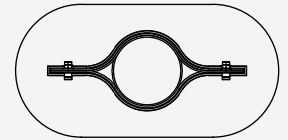

SERENA COLLECTION

Serena S

Plate: Lacquered Stainless Steel/Plated Stainless Steel

Structure: Lacquered Stainless Steel/Plated Stainless Steel

Serena is a premium line of outdoor planters designed to add elegance and functionality to gardens, patios and balconies. Inspired by the serene beauty of nature, the S size is ideal for decorating an outdoor table or balcony, adding a final touch of indoor sophistication.

Top view

L 300 mm · 11.8"

W 150 mm · 6"

H 352 mm · 13.9"

Performance

WATER
PROOF

SUN
PROTECTION

LONG LIFE
CYCLE