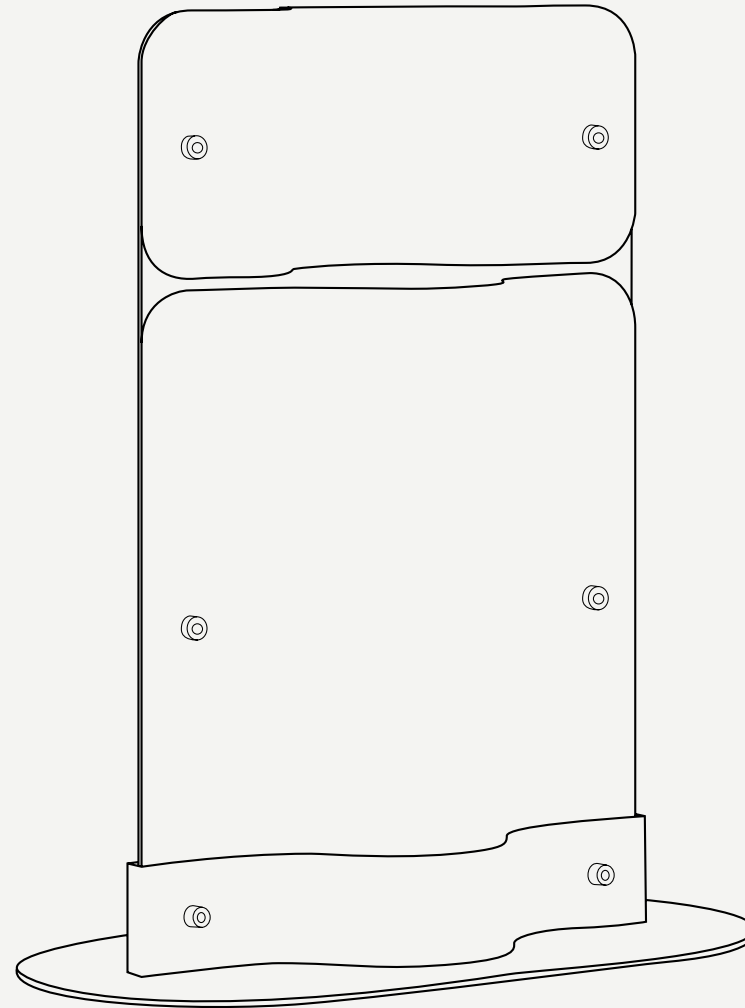

SERENA COLLECTION

Serena S

Plate: Lacquered Stainless Steel/Plated Stainless Steel

Structure: Lacquered Stainless Steel/Plated Stainless Steel

Serena is a premium line of outdoor planters designed to add elegance and functionality to gardens, patios and balconies. Inspired by the serene beauty of nature, the S size is ideal for decorating an outdoor table or balcony, adding a final touch of indoor sophistication.

Top view

L 300 mm · 11.8"

W 150 mm · 6"

H 352 mm · 13.9"

Performance

WATER
PROOF

SUN
PROTECTION

LONG LIFE
CYCLE