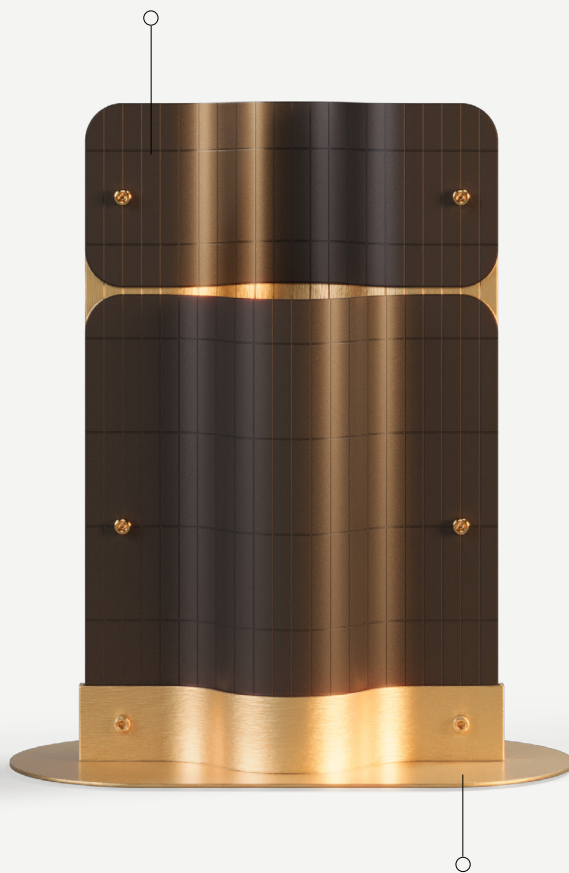

SERENA COLLECTION

Serena S

Plate: Lacquered Stainless Steel/Plated Stainless Steel

Structure: Lacquered Stainless Steel/Plated Stainless Steel

Serena is a premium line of outdoor planters designed to add elegance and functionality to gardens, patios and balconies. Inspired by the serene beauty of nature, the S size is ideal for decorating an outdoor table or balcony, adding a final touch of indoor sophistication.

Top view

L 300 mm · 11.8"

W 150 mm · 6"

H 352 mm · 13.9"

Performance

WATER
PROOF

SUN
PROTECTION

LONG LIFE
CYCLE

UV AND FADING
RESISTANT

EASY
TO CLEAN

Included

PROTECTION
COVER

MATERIALS AND COLOURS

Lacquer

MYFACE WHITE

MYFACE BLACK

Structure: Polished Nickel Plated Stainless Steel
Plate: Gold Plated Stainless Steel

Structure: Brushed Nickel Plated Stainless Steel
Plate: Myface Midnight Blue