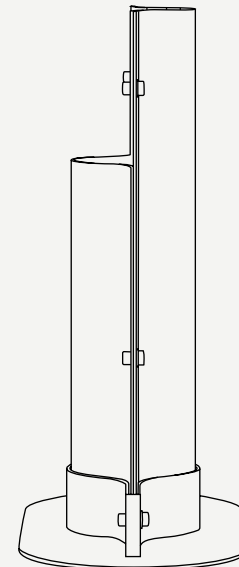

SERENA COLLECTION

Serena S

Plate: Lacquered Stainless Steel/Plated Stainless Steel

Structure: Lacquered Stainless Steel/Plated Stainless Steel

Serena is a premium line of outdoor planters designed to add elegance and functionality to gardens, patios and balconies. Inspired by the serene beauty of nature, the S size is ideal for decorating an outdoor table or balcony, adding a final touch of indoor sophistication.

Top view

L 300 mm · 11.8"

W 150 mm · 6"

H 352 mm · 13.9"

Performance

WATER
PROOF

SUN
PROTECTION

LONG LIFE
CYCLE