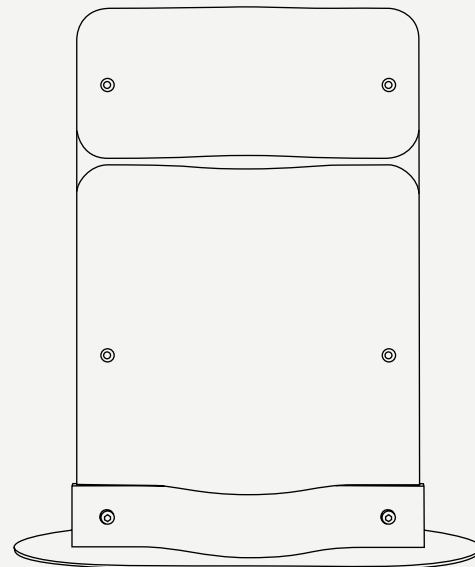

SERENA COLLECTION

Serena S

Plate: Lacquered Stainless Steel/Plated Stainless Steel

Structure: Lacquered Stainless Steel/Plated Stainless Steel

Serena is a premium line of outdoor planters designed to add elegance and functionality to gardens, patios and balconies. Inspired by the serene beauty of nature, the S size is ideal for decorating an outdoor table or balcony, adding a final touch of indoor sophistication.

Top view

L 300 mm · 11.8"

W 150 mm · 6"

H 352 mm · 13.9"

Performance

WATER
PROOF

SUN
PROTECTION

LONG LIFE
CYCLE