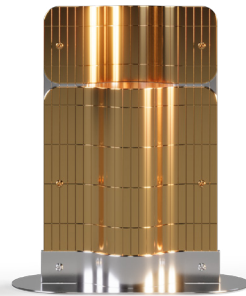

SERENA COLLECTION

Serena S

Plate: Lacquered Stainless Steel/Plated Stainless Steel

Structure: Lacquered Stainless Steel/Plated Stainless Steel

Serena is a premium line of outdoor planters designed to add elegance and functionality to gardens, patios and balconies. Inspired by the serene beauty of nature, the S size is ideal for decorating an outdoor table or balcony, adding a final touch of indoor sophistication.

POLISHED COPPER PLATED

BRUSHED COPPER PLATED

BRUSHED GOLD PLATED

POLISHED GOLD PLATED

[View More](#)

FEELING INSPIRED?

MIX AND MATCH YOUR FAVORITE COLOURS AND TEXTURES AND CREATE YOUR UNIQUE **SERENA S.**

Structure: Brushed Gold Plated Stainless Steel
Plate: Dark Bronze Lacquered Stainless Steel

Structure: Polished Nickel Plated Stainless Steel
Plate: Gold Plated Stainless Steel

Structure: Brushed Nickel Plated Stainless Steel
Plate: Myface Midnight Blue