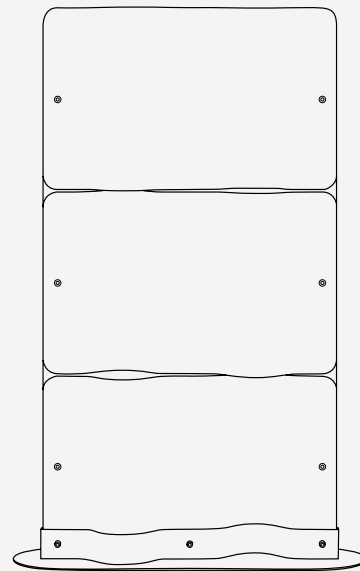

## Serena M

**Plate:** Lacquered Stainless Steel/Plated Stainless Steel

**Structure:** Lacquered Stainless Steel/Plated Stainless Steel

Serena is a premium line of outdoor planters designed to add elegance and functionality to gardens, patios and balconies. Inspired by the serene beauty of nature, each Serena planter is created to harmonize with the outdoor environment and different plants, providing optimal growing space for plants.

L 479 mm · 18.9"

W 150 mm · 6"

H 752 mm · 29.6"

Top view

Performance

WATER  
PROOF

SUN  
PROTECTION

LONG LIFE  
CYCLE