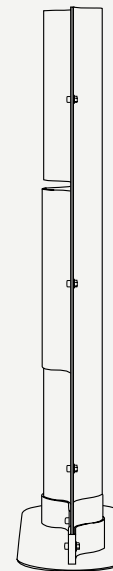

## Serena M

**Plate:** Lacquered Stainless Steel/Plated Stainless Steel

**Structure:** Lacquered Stainless Steel/Plated Stainless Steel

Serena is a premium line of outdoor planters designed to add elegance and functionality to gardens, patios and balconies. Inspired by the serene beauty of nature, each Serena planter is created to harmonize with the outdoor environment and different plants, providing optimal growing space for plants.

L 479 mm · 18.9"

W 150 mm · 6"

H 752 mm · 29.6"

Top view

Performance

WATER  
PROOF

SUN  
PROTECTION

LONG LIFE  
CYCLE

[View More](#)

Metal

BRUSHED BLACK NICKEL

BLACK NICKEL PLATED

POLISHED COPPER PLATED

BRUSHED COPPER PLATED

BRUSHED GOLD PLATED

POLISHED GOLD PLATED