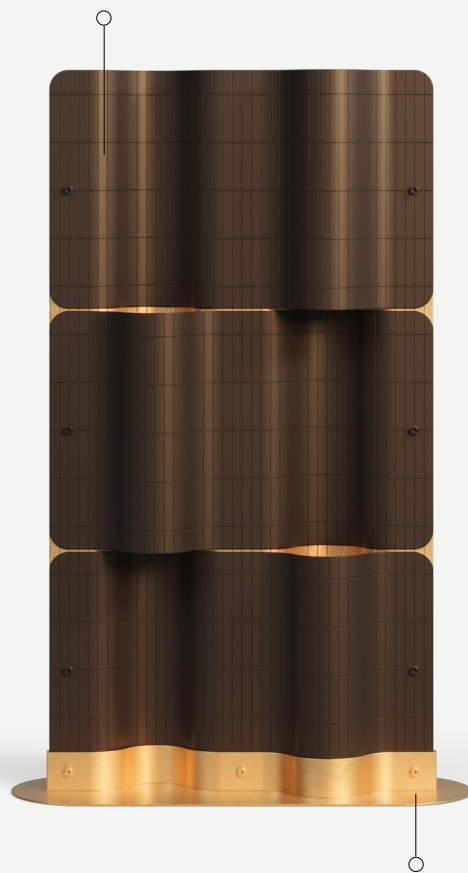

## Serena M

**Plate:** Lacquered Stainless Steel/Plated Stainless Steel

**Structure:** Lacquered Stainless Steel/Plated Stainless Steel

Serena is a premium line of outdoor planters designed to add elegance and functionality to gardens, patios and balconies. Inspired by the serene beauty of nature, each Serena planter is created to harmonize with the outdoor environment and different plants, providing optimal growing space for plants.

L 479 mm · 18.9"

W 150 mm · 6"

H 752 mm · 29.6"

Top view

Performance

WATER  
PROOF

SUN  
PROTECTION

LONG LIFE  
CYCLE