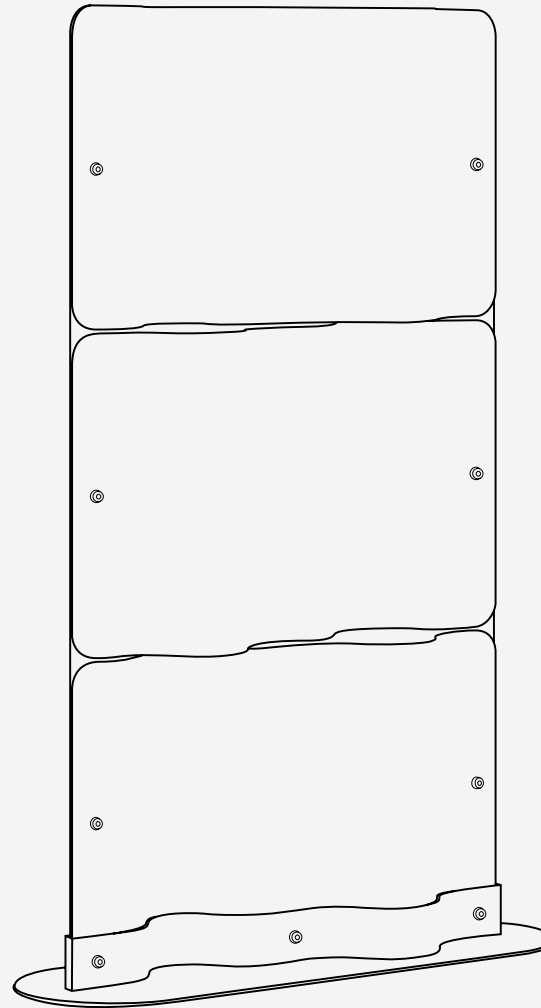

SERENA COLLECTION

Serena M