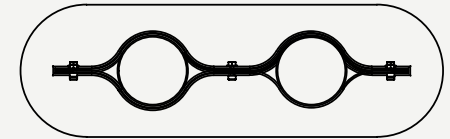

## Serena M

**Plate:** Lacquered Stainless Steel/Plated Stainless Steel

**Structure:** Lacquered Stainless Steel/Plated Stainless Steel

Serena is a premium line of outdoor planters designed to add elegance and functionality to gardens, patios and balconies. Inspired by the serene beauty of nature, each Serena planter is created to harmonize with the outdoor environment and different plants, providing optimal growing space for plants.

L 479 mm · 18.9"

W 150 mm · 6"

H 752 mm · 29.6"

Top view

Performance

WATER  
PROOF

SUN  
PROTECTION

LONG LIFE  
CYCLE