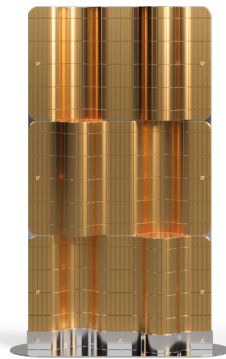

# FEELING INSPIRED?

MIX AND MATCH YOUR FAVORITE COLOURS AND TEXTURES AND CREATE YOUR UNIQUE **SERENA M.**

**Structure:** Brushed Gold Plated Stainless Steel  
**Plate:** Dark Bronze Lacquered Stainless Steel