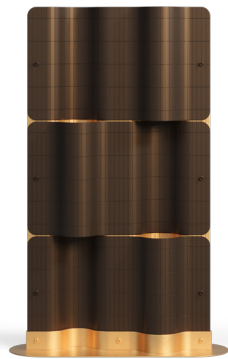

FEELING INSPIRED?

MIX AND MATCH YOUR FAVORITE COLOURS AND TEXTURES AND CREATE YOUR UNIQUE **SERENA M.**

Structure: Brushed Gold Plated Stainless Steel
Plate: Dark Bronze Lacquered Stainless Steel