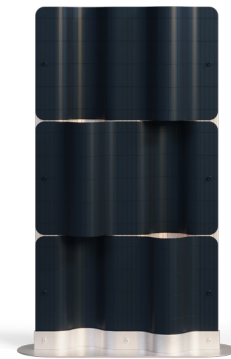

# FEELING INSPIRED?

MIX AND MATCH YOUR FAVORITE COLOURS AND TEXTURES AND CREATE YOUR UNIQUE **SERENA M.**

**Structure:** Brushed Gold Plated Stainless Steel  
**Plate:** Dark Bronze Lacquered Stainless Steel

**Structure:** Polished Nickel Plated Stainless Steel  
**Plate:** Gold Plated Stainless Steel

**Structure:** Brushed Nickel Plated Stainless Steel  
**Plate:** Myface Midnight Blue