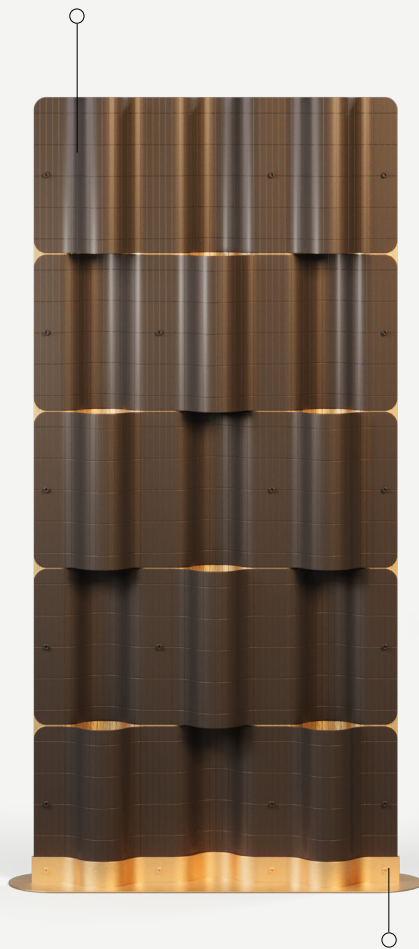

SERENA COLLECTION

Serena L

Plate: Lacquered Stainless Steel/Plated Stainless Steel

Structure: Lacquered Stainless Steel/Plated Stainless Steel

Serena L

Serena is a premium line of outdoor planters designed to add elegance and functionality to gardens, patios and balconies. Inspired by the serene beauty of nature, each Serena planter is created to harmonize with the outdoor environment and different plants, providing optimal growing space for plants.

L 660 mm · 26"

H 1252 mm · 49.3"

W 150 mm · 6"

Top view

Performance

WATER
PROOF

SUN
PROTECTION

LONG LIFE
CYCLE

Structure: Polished Nickel Plated Stainless Steel
Plate: Gold Plated Stainless Steel

Structure: Brushed Nickel Plated Stainless Steel
Plate: Myface Midnight Blue