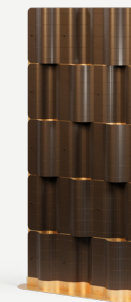

SERENA COLLECTION

Serena L

Plate: Lacquered Stainless Steel/Plated Stainless Steel

Structure: Lacquered Stainless Steel/Plated Stainless Steel

Serena L

Serena is a premium line of outdoor planters designed to add elegance and functionality to gardens, patios and balconies. Inspired by the serene beauty of nature, each Serena planter is created to harmonize with the outdoor environment and different plants, providing optimal growing space for plants.

UV AND FADING
RESISTANT

EASY
TO CLEAN

Included

PROTECTION
COVER

MATERIALS AND COLOURS

Lacquer

MYFACE WHITE

MYFACE BLACK

Structure: Polished Nickel Plated Stainless Steel
Plate: Gold Plated Stainless Steel

Structure: Brushed Nickel Plated Stainless Steel
Plate: Myface Midnight Blue