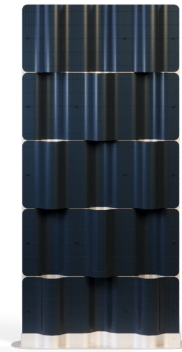

POLISHED COPPER PLATED

BRUSHED COPPER PLATED

BRUSHED GOLD PLATED

POLISHED GOLD PLATED

[View More](#)

FEELING INSPIRED?

MIX AND MATCH YOUR FAVORITE COLOURS AND TEXTURES AND CREATE YOUR UNIQUE **SERENA L.**

Structure: Brushed Gold Plated Stainless Steel
Plate: Dark Bronze Lacquered Stainless Steel

Structure: Polished Nickel Plated Stainless Steel
Plate: Gold Plated Stainless Steel

Structure: Brushed Nickel Plated Stainless Steel
Plate: Myface Midnight Blue