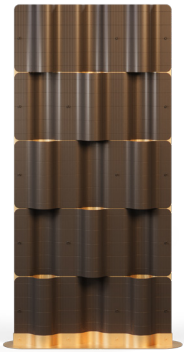

SERENA COLLECTION

Serena L

Plate: Lacquered Stainless Steel/Plated Stainless Steel

Structure: Lacquered Stainless Steel/Plated Stainless Steel

Serena L

Serena is a premium line of outdoor planters designed to add elegance and functionality to gardens, patios and balconies. Inspired by the serene beauty of nature, each Serena planter is created to harmonize with the outdoor environment and different plants, providing optimal growing space for plants.

MYFACE ALMOND

MYFACE TAUPE

CHOCOLATE BROWN

DARK BRONZE

[View More](#)

Metal

BRUSHED BLACK NICKEL

BLACK NICKEL PLATED

POLISHED COPPER PLATED

BRUSHED COPPER PLATED

BRUSHED GOLD PLATED

POLISHED GOLD PLATED

[View More](#)

FEELING INSPIRED?

MIX AND MATCH YOUR FAVORITE COLOURS AND TEXTURES AND CREATE YOUR UNIQUE **SERENA L.**

Structure: Brushed Gold Plated Stainless Steel
Plate: Dark Bronze Lacquered Stainless Steel

Structure: Polished Nickel Plated Stainless Steel
Plate: Gold Plated Stainless Steel

Structure: Brushed Nickel Plated Stainless Steel
Plate: Myface Midnight Blue