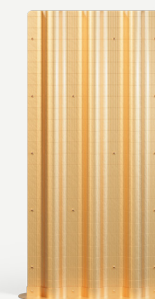

SERENA COLLECTION

Serena L

Plate: Lacquered Stainless Steel/Plated Stainless Steel

Structure: Lacquered Stainless Steel/Plated Stainless Steel

Serena L

Serena is a premium line of outdoor planters designed to add elegance and functionality to gardens, patios and balconies. Inspired by the serene beauty of nature, each Serena planter is created to harmonize with the outdoor environment and different plants, providing optimal growing space for plants.

L 660 mm · 26"

H 1252 mm · 49.3"

W 150 mm · 6"

Top view

Performance

WATER
PROOF

SUN
PROTECTION

LONG LIFE
CYCLE

UV AND FADING
RESISTANT

EASY
TO CLEAN

Included

PROTECTION
COVER

MATERIALS AND COLOURS

Lacquer

MYFACE WHITE

MYFACE BLACK