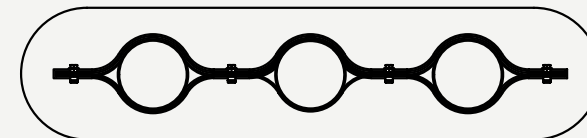

SERENA COLLECTION

Serena L

Plate: Lacquered Stainless Steel/Plated Stainless Steel

Structure: Lacquered Stainless Steel/Plated Stainless Steel

Serena L

Serena is a premium line of outdoor planters designed to add elegance and functionality to gardens, patios and balconies. Inspired by the serene beauty of nature, each Serena planter is created to harmonize with the outdoor environment and different plants, providing optimal growing space for plants.

L 660 mm · 26"

H 1252 mm · 49.3"

W 150 mm · 6"

Top view

Performance

WATER
PROOF

SUN
PROTECTION

LONG LIFE
CYCLE