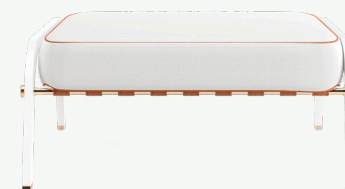

RIBBON COLLECTION

Ribbon Ottoman

BRING TO LIFE A MODERN OUTDOOR SPACE WHERE DESIGN AND
VERSATILITY STAND OUT

Upholstery: Acrylic Fabric/Outdoor Leather

Metallic Details: Plated Stainless Steel

Structure: Lacquer Stainless Steel

Ribbon Ottoman

Keeping the Ribbon collection minimalist designs, the **Ribbon Ottoman** represents a mark of differentiation in any outdoor area. This distinctive piece has removable and washable fabrics and the bottom seat cushion has a breathable mesh.

L 840mm · 33"

W 820mm · 32.5"

H 390mm · 15.4"

Performance

WATER
PROOF

SUN
PROTECTION

LONG LIFE
CYCLE

UV AND FADING
RESISTANT