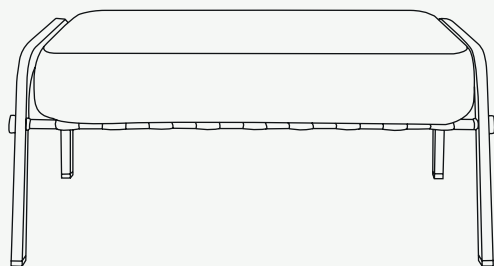

Ribbon Ottoman

Keeping the Ribbon collection minimalist designs, the **Ribbon Ottoman** represents a mark of differentiation in any outdoor area. This distinctive piece has removable and washable fabrics and the bottom seat cushion has a breathable mesh.

L 840mm · 33"

W 820mm · 32.5"

H 390mm · 15.4"

Performance

WATER
PROOF

SUN
PROTECTION

LONG LIFE
CYCLE

UV AND FADING
RESISTANT