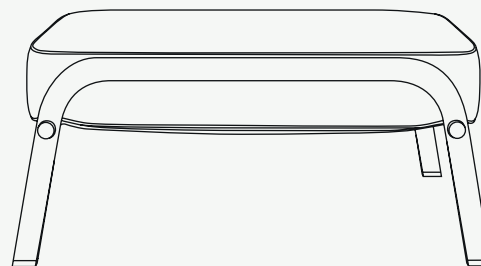

Ribbon Ottoman

Keeping the Ribbon collection minimalist designs, the **Ribbon Ottoman** represents a mark of differentiation in any outdoor area. This distinctive piece has removable and washable fabrics and the bottom seat cushion has a breathable mesh.

L 840mm · 33"

W 820mm · 32.5"

H 390mm · 15.4"

Performance

WATER
PROOF

SUN
PROTECTION

LONG LIFE
CYCLE

UV AND FADING
RESISTANT