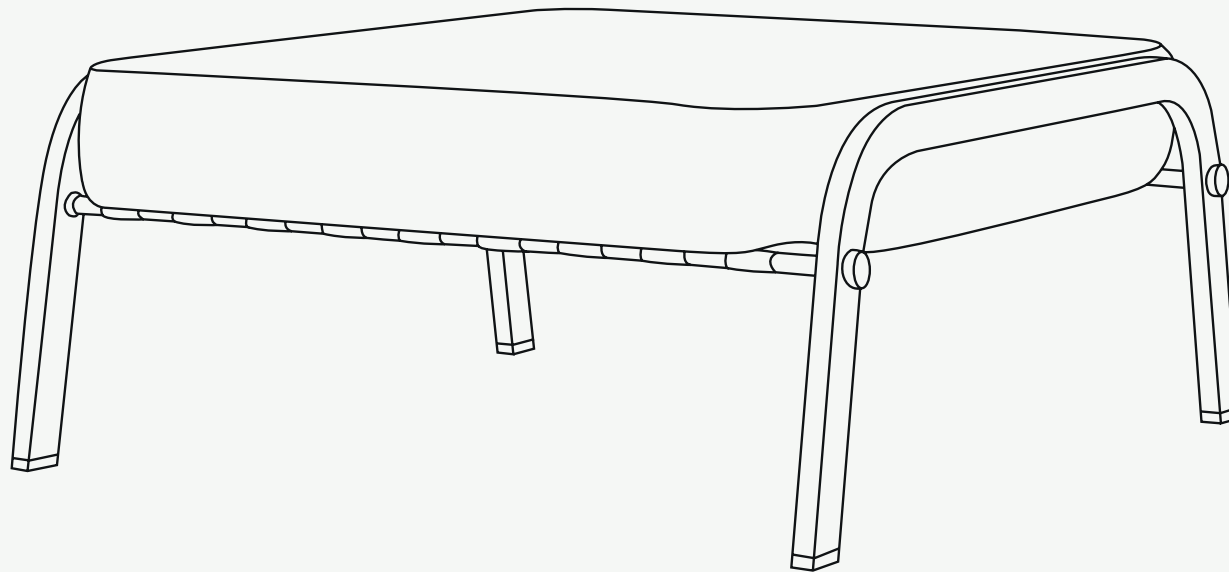

RIBBON COLLECTION

Ribbon Ottoman

BRING TO LIFE A MODERN OUTDOOR SPACE WHERE DESIGN AND
VERSATILITY STAND OUT

Upholstery: Acrylic Fabric/Outdoor Leather

Metallic Details: Plated Stainless Steel

Structure: Lacquer Stainless Steel

Ribbon Ottoman

Keeping the Ribbon collection minimalist designs, the **Ribbon Ottoman** represents a mark of differentiation in any outdoor area. This distinctive piece has removable and washable fabrics and the bottom seat cushion has a breathable mesh.

L 840mm · 33"

W 820mm · 32.5"

H 390mm · 15.4"

Performance

WATER
PROOF

SUN
PROTECTION

LONG LIFE
CYCLE

UV AND FADING
RESISTANT