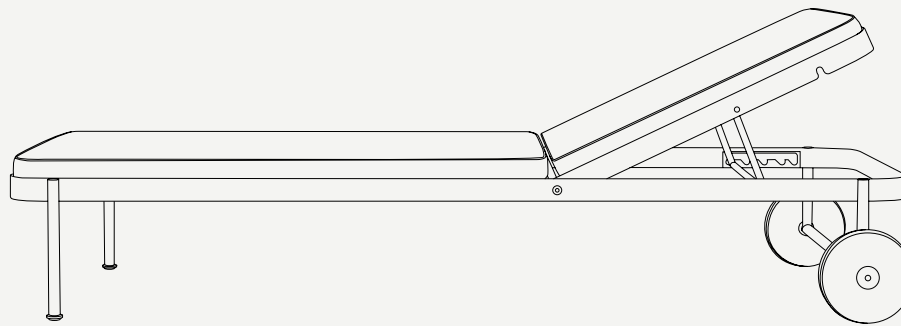

TRACE COLLECTION

Trace Sunbed

Upholstery: Acrylic Fabric/
Outdoor Leather

Details: Plated Stainless Steel

Legs: Plated Stainless Steel/
Lacquered Stainless Steel

Structure: Plated Stainless Steel/
Lacquered Stainless Steel

Trace sunbed

The **Trace sunbed** is a beautiful piece of furniture that embodies simplicity and functionality. With its simple lines and minimalist design, the sunbed proves that beauty can be found in the smallest details. What's more, the piece is fully customizable, giving you the opportunity to choose the finishes that best suit your personal taste and decorating style.

W 1024 mm · 40.3 "

L 2000 mm · 78.7 "

H 350 mm · 13.8 "

Performance

WATER
PROOFSUN
PROTECTIONLONG LIFE
CYCLEUV AND FADING
RESISTANTEASY
TO CLEAN

Included

PROTECTION
COVER

MATERIALS AND COLOURS