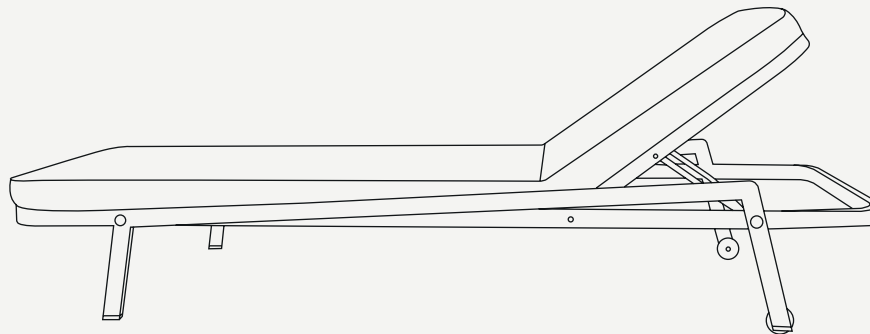

**Metallic Details:** Plated Stainless steel/  
Lacquer Stainless Steel

Ribbon Sunbed

The **Ribbon Sunbed** is a modern piece that excels not only for its minimalist and sophisticated design but also for its functionality. This sunbed has removable and washable fabrics, the bottom seat cushion has a breathable mesh and a manual height adjustment system.

W 860mm · 33.8"

L 2020 mm · 79.5"

H 315mm · 12.4"

Performance

WATER  
PROOF

SUN  
PROTECTION

LONG LIFE  
CYCLE

UV AND FADING  
RESISTANT