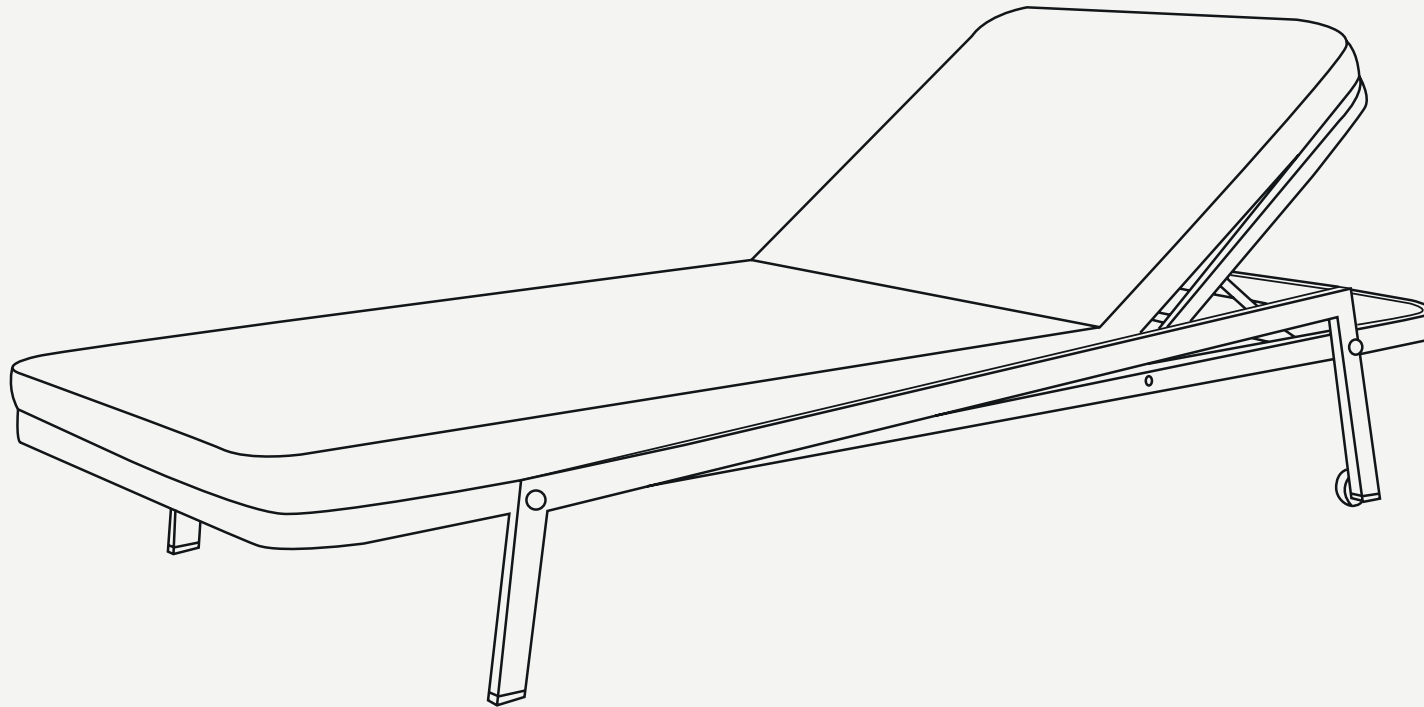

## Ribbon Sunbed

BRING TO LIFE A MODERN OUTDOOR SPACE WHERE DESIGN AND VERSATILITY STAND OUT

**Upholstery:** Acrylic Fabric/Outdoor Leather

**Structure:** Plated Stainless steel/  
Lacquer Stainless Steel

**Metallic Details:** Plated Stainless steel/  
Lacquer Stainless Steel

Ribbon Sunbed

The **Ribbon Sunbed** is a modern piece that excels not only for its minimalist and sophisticated design but also for its functionality. This sunbed has removable and washable fabrics, the bottom seat cushion has a breathable mesh and a manual height adjustment system.

W 860mm · 33.8"

L 2020 mm · 79.5"

H 315mm · 12.4"

Performance

WATER  
PROOF

SUN  
PROTECTION

LONG LIFE  
CYCLE

UV AND FADING  
RESISTANT