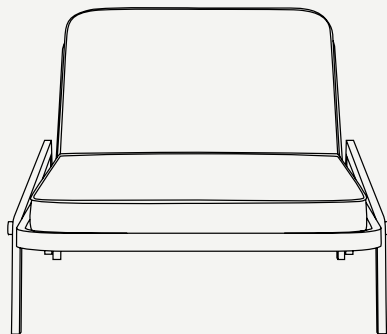

**Metallic Details:** Plated Stainless steel/  
Lacquer Stainless Steel

Ribbon Sunbed

The **Ribbon Sunbed** is a modern piece that excels not only for its minimalist and sophisticated design but also for its functionality. This sunbed has removable and washable fabrics, the bottom seat cushion has a breathable mesh and a manual height adjustment system.