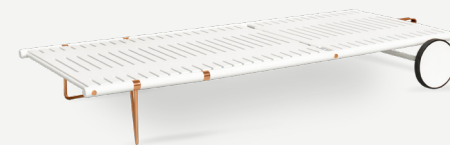

## Noa Sunbed

A SOPHISTICATED AND YET,  
A SIMPLE OUTDOOR FASCINATION

**Straps:** Outdoor Leather

**Upholstery:** Acrylic Fabric/Outdoor Leather

**Structure:** Lacquer Stainless Steel

**Metallic Details:** Plated Stainless Steel

Designed with meticulous attention to detail, the **Noa sunbed** combine elegant plated details and powder coated aluminum lines. It features an automatic lifting mechanism and has removable and washable fabrics.

L 2000mm · 78.7"

W 920mm · 36.2"

H 350mm · 13.78"

Performance

WATER  
PROOF

SUN  
PROTECTION

LONG LIFE  
CYCLE

UV AND FADING  
RESISTANT