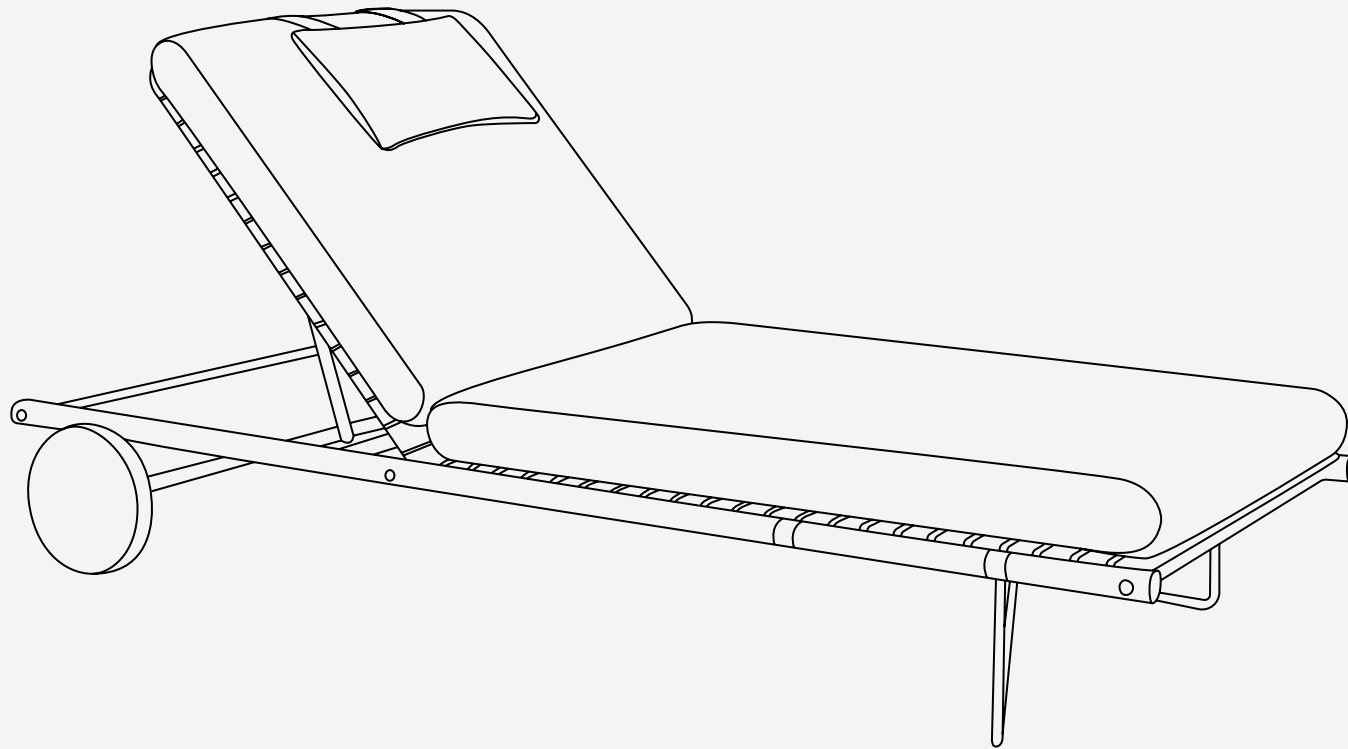

## Noa Sunbed

A SOPHISTICATED AND YET,  
A SIMPLE OUTDOOR FASCINATION

**Straps:** Outdoor Leather

**Upholstery:** Acrylic Fabric/Outdoor Leather

**Structure:** Lacquer Stainless Steel

**Metallic Details:** Plated Stainless Steel

Designed with meticulous attention to detail, the **Noa sunbed** combine elegant plated details and powder coated aluminum lines. It features an automatic lifting mechanism and has removable and washable fabrics.

L 2000mm · 78.7"

W 920mm · 36.2"

H 350mm · 13.78"

Performance

WATER  
PROOF

SUN  
PROTECTION

LONG LIFE  
CYCLE

UV AND FADING  
RESISTANT