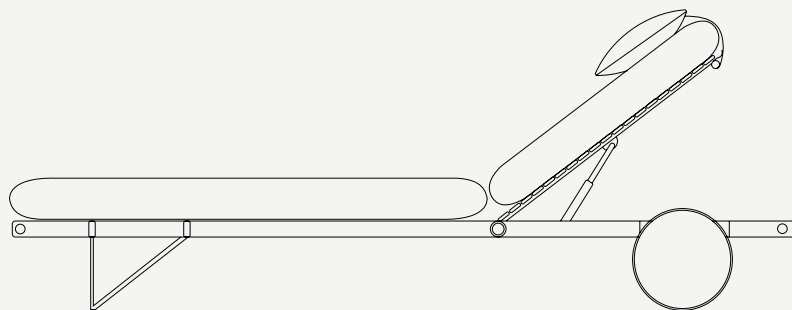

Designed with meticulous attention to detail, the **Noa sunbed** combine elegant plated details and powder coated aluminum lines. It features an automatic lifting mechanism and has removable and washable fabrics.

L 2000mm · 78.7"

W 920mm · 36.2"

H 350mm · 13.78"

Performance

WATER  
PROOF

SUN  
PROTECTION

LONG LIFE  
CYCLE

UV AND FADING  
RESISTANT