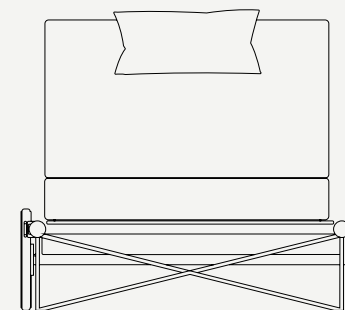

W 920mm · 36.2"

H 350mm · 13.78"

Performance

WATER
PROOF

SUN
PROTECTION

LONG LIFE
CYCLE

UV AND FADING
RESISTANT

EASY
TO CLEAN

Included

PROTECTION
COVER

1 PILLOW