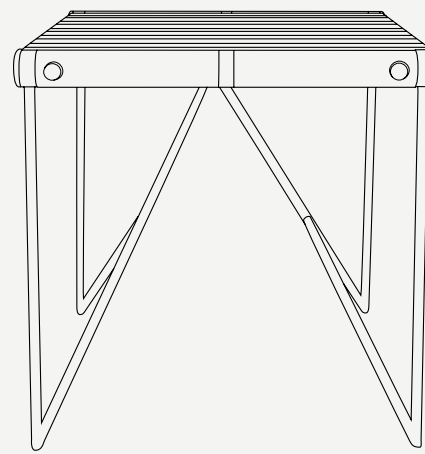

## Noa Side Table Big

A SOPHISTICATED AND YET,  
A SIMPLE OUTDOOR FASCINATION

Noa Side Table Big

The **Noa Side Table Big** is a harmonious combination between functionality and a sophisticated design. The elegant copper legs are the support for the beautiful white lacquer aluminum top, resulting in a very functional yet elegant outdoor set.

L 500 mm · 19.7"

W 450 mm · 17.7"

H 450 mm · 17.7"

Performance

WATER  
PROOF

SUN  
PROTECTION

LONG LIFE  
CYCLE

UV AND FADING  
RESISTANT