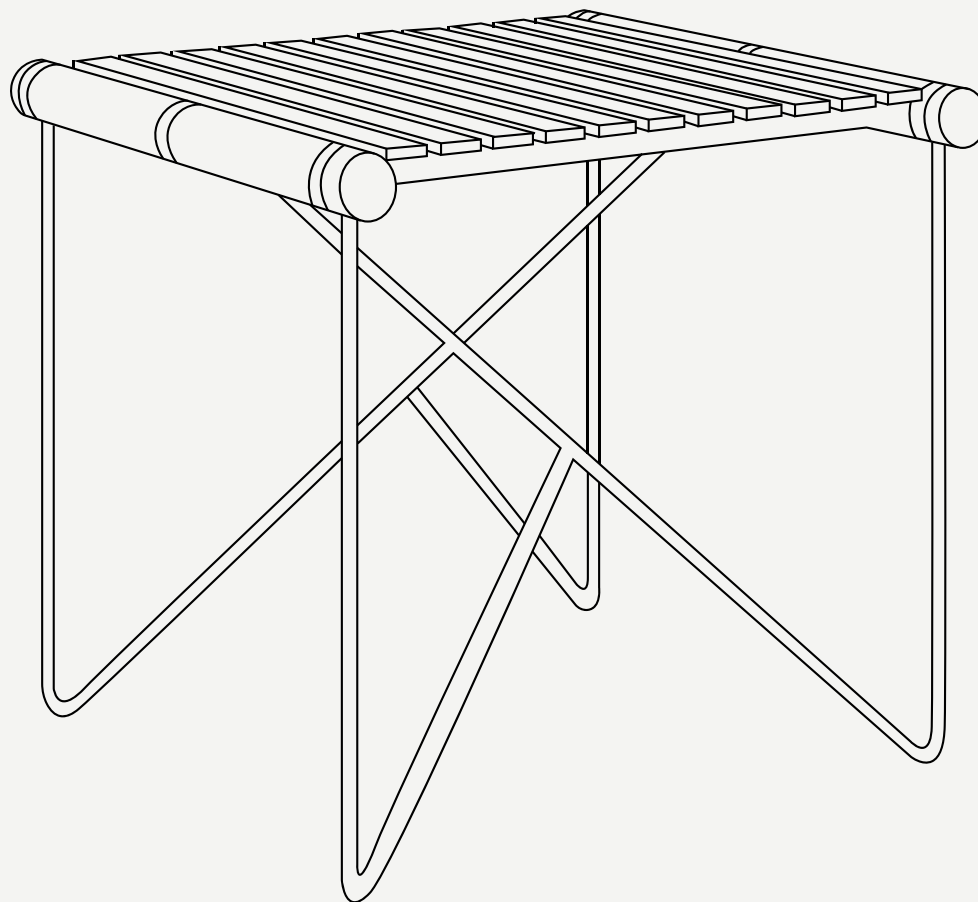

## Noa Side Table Big

A SOPHISTICATED AND YET,  
A SIMPLE OUTDOOR FASCINATION

Noa Side Table Big

The **Noa Side Table Big** is a harmonious combination between functionality and a sophisticated design. The elegant copper legs are the support for the beautiful white lacquer aluminum top, resulting in a very functional yet elegant outdoor set.

L 500 mm · 19.7"

W 450 mm · 17.7"

H 450 mm · 17.7"

Performance

WATER  
PROOF

SUN  
PROTECTION

LONG LIFE  
CYCLE

UV AND FADING  
RESISTANT