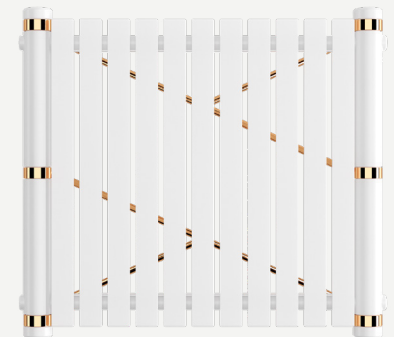

## Noa Side Table Big

A SOPHISTICATED AND YET,  
A SIMPLE OUTDOOR FASCINATION

Noa Side Table Big

The **Noa Side Table Big** is a harmonious combination between functionality and a sophisticated design. The elegant copper legs are the support for the beautiful white lacquer aluminum top, resulting in a very functional yet elegant outdoor set.

L 500 mm · 19.7"

W 450 mm · 17.7"

H 450 mm · 17.7"

Performance

WATER  
PROOF

SUN  
PROTECTION

LONG LIFE  
CYCLE

UV AND FADING  
RESISTANT