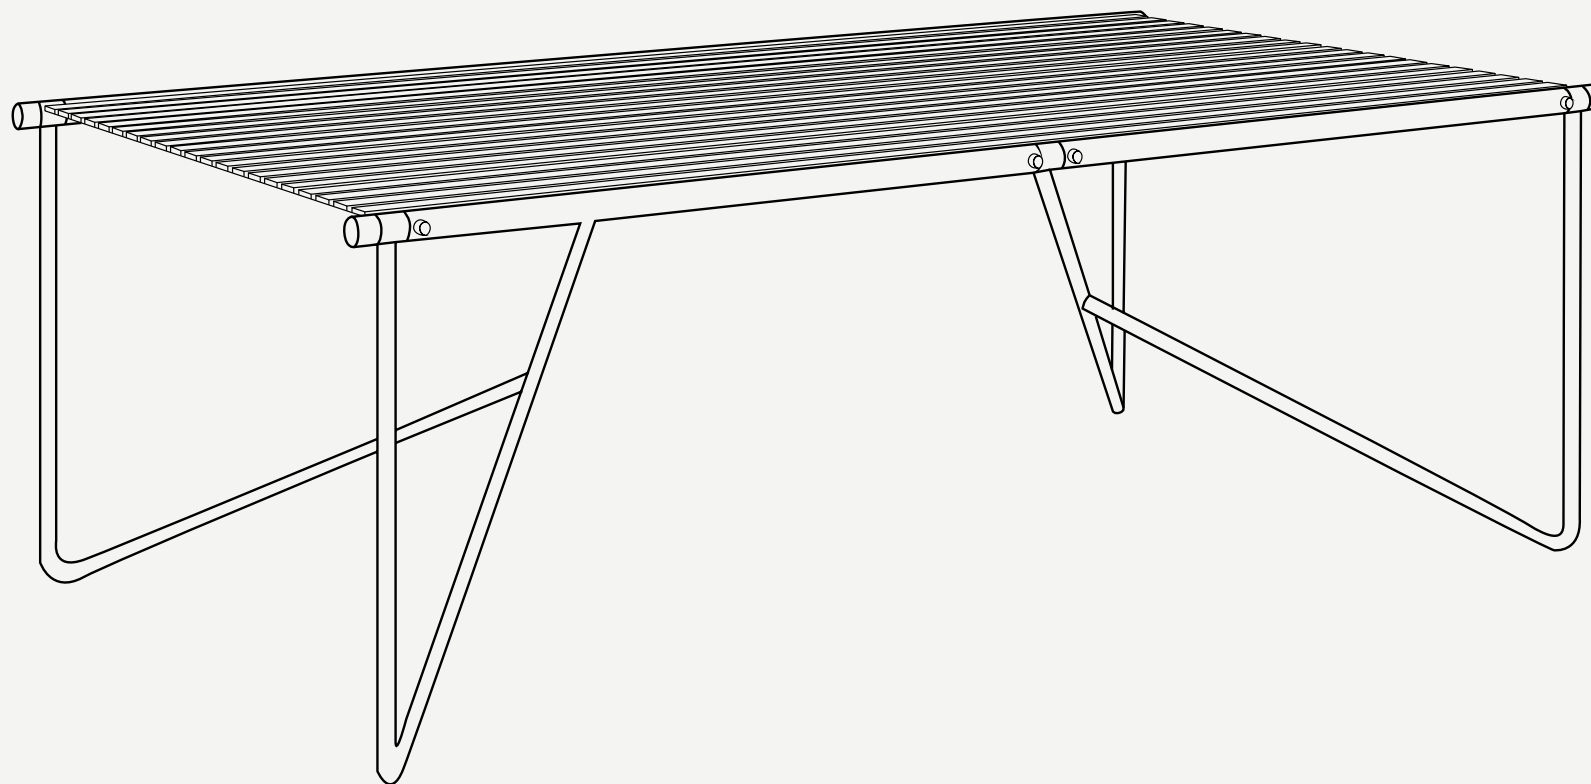

## Noa Dining Table Big

A SOPHISTICATED AND YET,  
A SIMPLE OUTDOOR FASCINATION

Noa dining Table Big

The **Noa Dining Table** keeps the contemporary style of the Noa collection. The elegant copper legs are the support for the beautiful white lacquer aluminum top, resulting in a very functional yet elegant dining set.

8 PX

L 2500 mm · 98.4 "

W 1200 mm · 47.2 "

H 750 mm · 29.5 "

Performance

WATER PROOF

SUN PROTECTION

LONG LIFE CYCLE

UV AND FADING RESISTANT

EASY TO CLEAN

Included

PROTECTION COVER