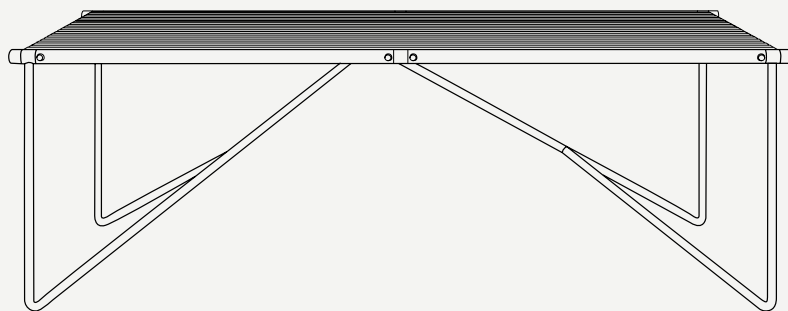

## Noa Dining Table Big

A SOPHISTICATED AND YET,  
A SIMPLE OUTDOOR FASCINATION

Noa dining Table Big

The **Noa Dining Table** keeps the contemporary style of the Noa collection. The elegant copper legs are the support for the beautiful white lacquer aluminum top, resulting in a very functional yet elegant dining set.

8 PX

L 2500 mm · 98.4 "

W 1200 mm · 47.2 "

H 750 mm · 29.5 "

Performance

WATER PROOF

SUN PROTECTION

LONG LIFE CYCLE