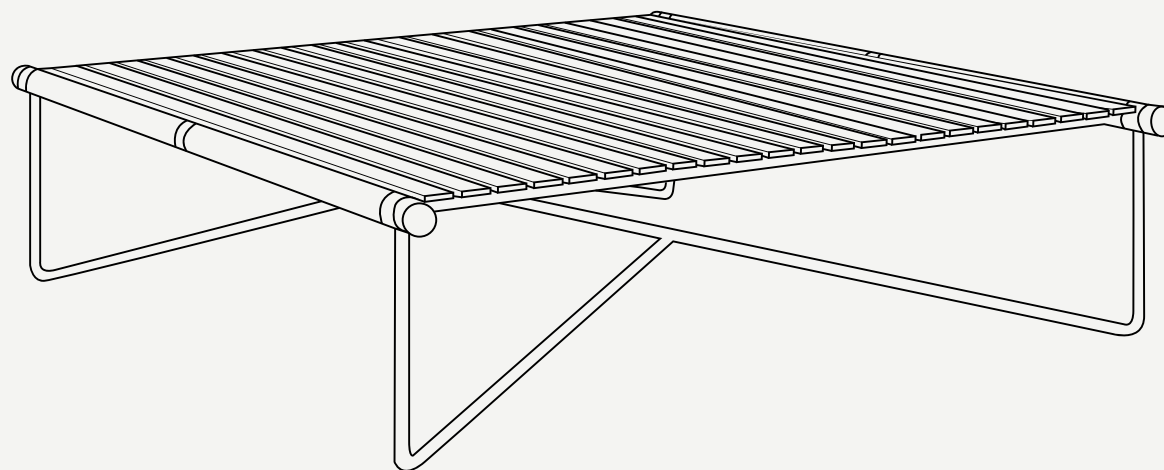

NOA COLLECTION

Noa Coffee Table Big

A SOPHISTICATED AND YET,
A SIMPLE OUTDOOR FASCINATION

Table Top: Lacquer Stainless Steel

Structure: Plated Stainless Steel

Noa Coffee Table Big

The **Noa Coffee Table Big** is a harmonious combination between functionality and a sophisticated design.

The elegant copper legs are the support for the beautiful white lacquer aluminum top, resulting in a very functional yet elegant outdoor set.

L 1200 mm · 47.2"

H 320 mm · 12.6"

W 1200 mm · 47.2"

Performance

Table Top: Taupe Lacquer Stainless Steel
Structure: Black Nickel Plated Stainless Steel