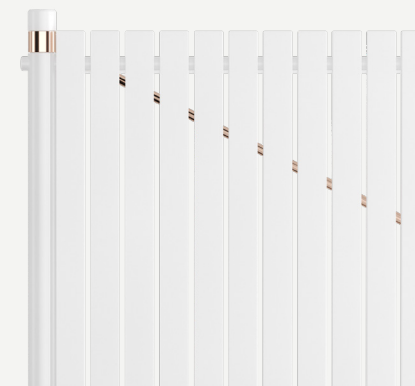

NOA COLLECTION

Noa Coffee Table Big

A SOPHISTICATED AND YET,
A SIMPLE OUTDOOR FASCINATION

Table Top: Lacquer Stainless Steel

Structure: Plated Stainless Steel

Noa Coffee Table Big

The **Noa Coffee Table Big** is a harmonious combination between functionality and a sophisticated design.

The elegant copper legs are the support for the beautiful white lacquer aluminum top, resulting in a very functional yet elegant outdoor set.

L 1200 mm · 47.2"

H 320 mm · 12.6"

W 1200 mm · 47.2"

Performance

Table Top: Taupe Lacquer Stainless Steel
Structure: Black Nickel Plated Stainless Steel