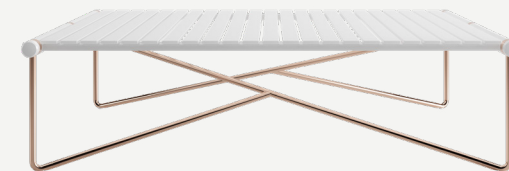

NOA COLLECTION

Noa Coffee Table Big

A SOPHISTICATED AND YET,
A SIMPLE OUTDOOR FASCINATION

Table Top: Lacquer Stainless Steel

Structure: Plated Stainless Steel

Noa Coffee Table Big

The **Noa Coffee Table Big** is a harmonious combination between functionality and a sophisticated design.

The elegant copper legs are the support for the beautiful white lacquer aluminum top, resulting in a very functional yet elegant outdoor set.

L 1200 mm · 47.2"

H 320 mm · 12.6"

W 1200 mm · 47.2"

Performance

FEELING INSPIRED?

MIX AND MATCH YOUR FAVORITE COLOURS AND TEXTURES AND CREATE YOUR UNIQUE **NOA COFFEE TABLE BIG.**

Table Top: Black Lacquer Stainless Steel
Structure: Copper Plated Stainless Steel

Table Top: Taupe Lacquer Stainless Steel
Structure: Polished Stainless Steel

Table Top: Taupe Lacquer Stainless Steel
Structure: Black Nickel Plated Stainless Steel