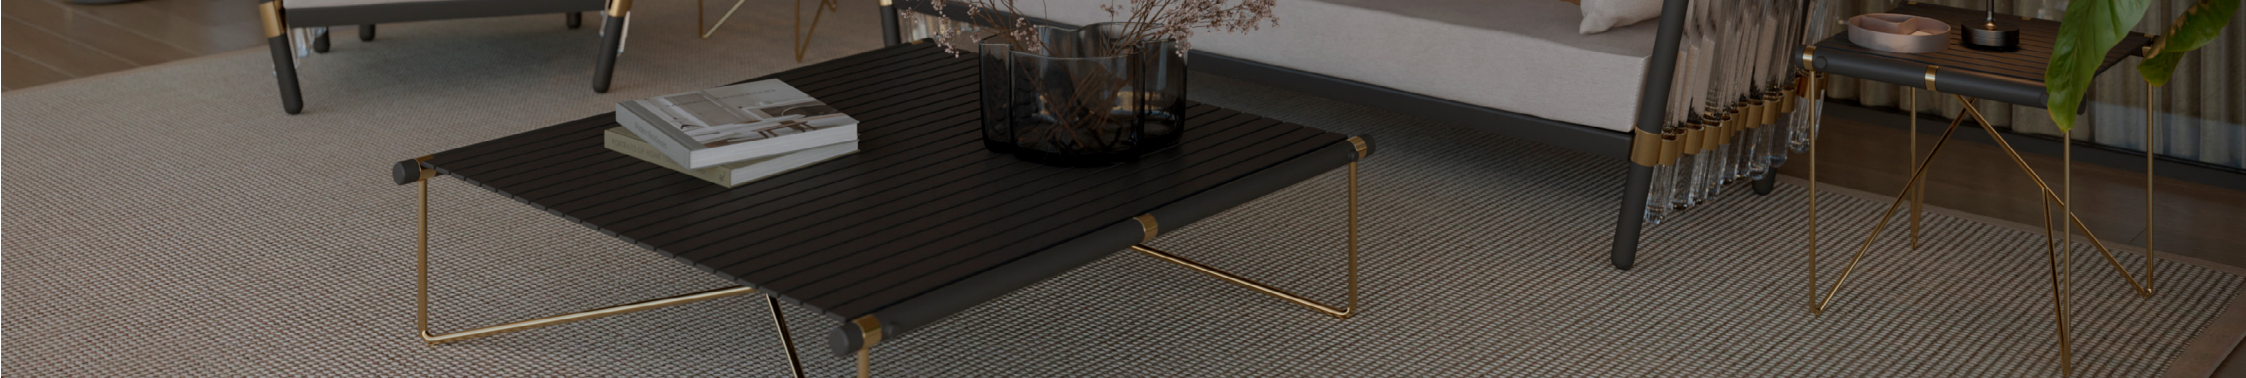

The elegant copper legs are the support for the beautiful white lacquer aluminum top, resulting in a very functional yet elegant outdoor set.

L 1200 mm · 47.2"

H 320 mm · 12.6"

W 1200 mm · 47.2"

Performance

FEELING INSPIRED?

MIX AND MATCH YOUR FAVORITE COLOURS AND TEXTURES AND CREATE YOUR UNIQUE **NOA COFFEE TABLE BIG.**

Table Top: Black Lacquer Stainless Steel
Structure: Copper Plated Stainless Steel

Table Top: Taupe Lacquer Stainless Steel
Structure: Polished Stainless Steel