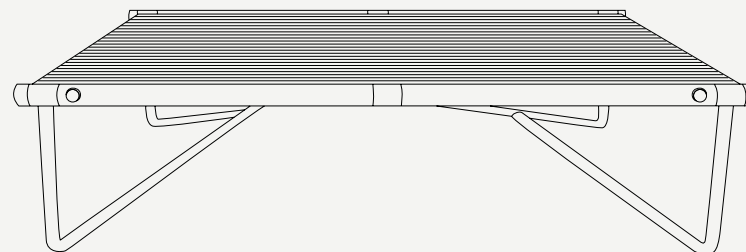

NOA COLLECTION

Noa Coffee Table Big

A SOPHISTICATED AND YET,
A SIMPLE OUTDOOR FASCINATION

Table Top: Lacquer Stainless Steel

Structure: Plated Stainless Steel

Noa Coffee Table Big

The **Noa Coffee Table Big** is a harmonious combination between functionality and a sophisticated design.

The elegant copper legs are the support for the beautiful white lacquer aluminum top, resulting in a very functional yet elegant outdoor set.

L 1200 mm · 47.2"

H 320 mm · 12.6"

W 1200 mm · 47.2"

Performance