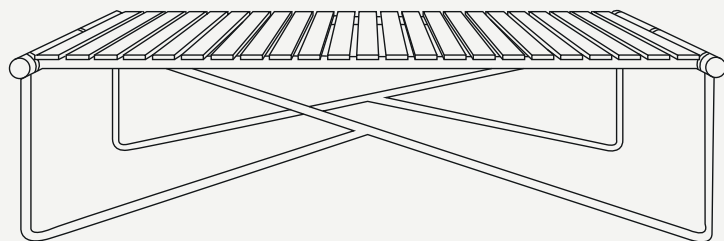

NOA COLLECTION

Noa Coffee Table Big

A SOPHISTICATED AND YET,
A SIMPLE OUTDOOR FASCINATION

Table Top: Lacquer Stainless Steel

Structure: Plated Stainless Steel

Noa Coffee Table Big

The **Noa Coffee Table Big** is a harmonious combination between functionality and a sophisticated design.

The elegant copper legs are the support for the beautiful white lacquer aluminum top, resulting in a very functional yet elegant outdoor set.

L 1200 mm · 47.2"

H 320 mm · 12.6"

W 1200 mm · 47.2"

Performance