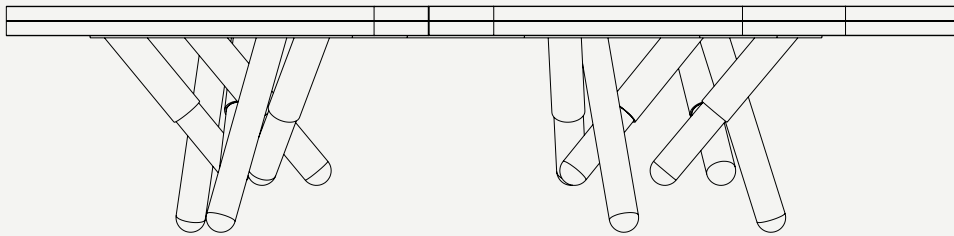

L 1300 mm · 51.2"

W 690 mm · 27.2"

H 290 mm · 11.4"

Performance

WATER  
PROOF

SUN  
PROTECTION

LONG LIFE  
CYCLE

UV AND FADING  
RESISTANT