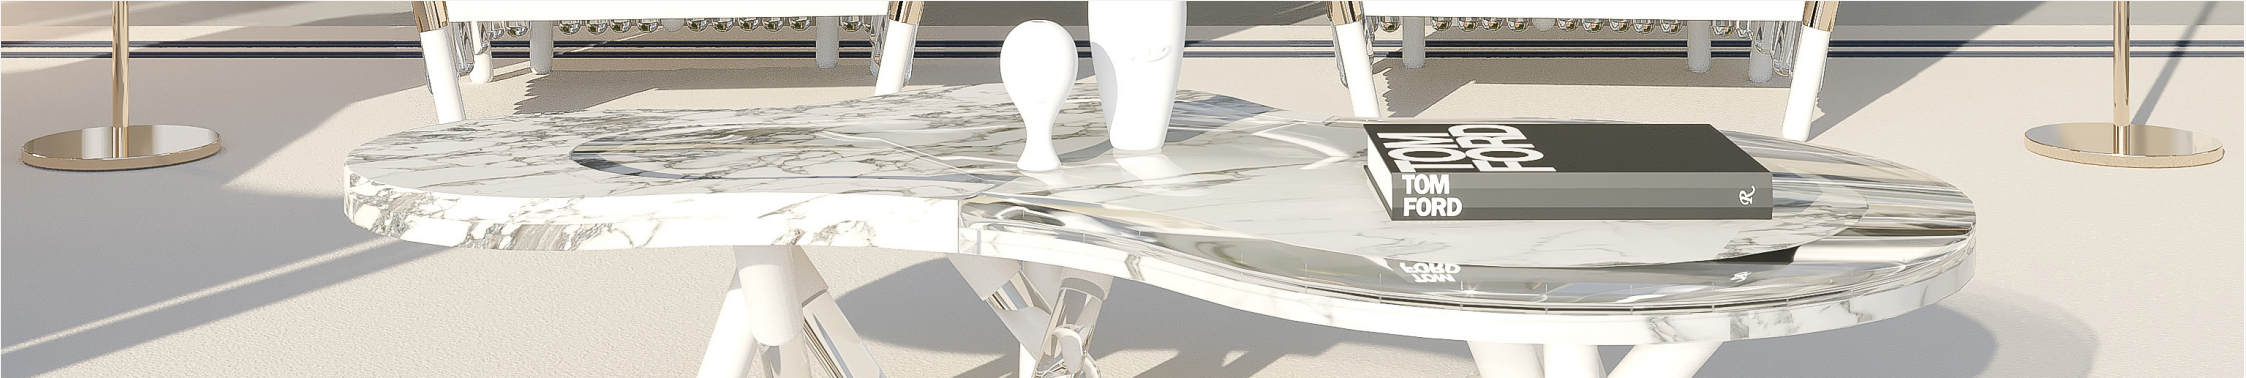

L 1300 mm · 51.2"

W 690 mm · 27.2"

H 290 mm · 11.4"

Performance

WATER  
PROOF

SUN  
PROTECTION

LONG LIFE  
CYCLE

UV AND FADING  
RESISTANT

[View More](#)

Marble

NERO MARQUINA

CARRARA

GRAND ANTIQUE

GUATEMALA

EMPERADOR

[View More](#)

## FEELING INSPIRED?

MIX AND MATCH YOUR FAVORITE COLOURS AND  
TEXTURES AND CREATE YOUR UNIQUE **NESS**  
**COFFEE TABLE.**

**Legs:** Acrylic and Black Lacquer Stainless Steel  
**Top:** Nero Marquina Marble and Acrylic