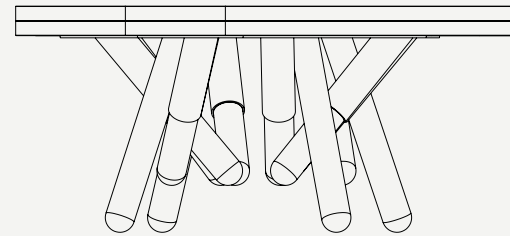

L 1300 mm · 51.2"

W 690 mm · 27.2"

H 290 mm · 11.4"

Performance

WATER  
PROOF

SUN  
PROTECTION

LONG LIFE  
CYCLE

UV AND FADING  
RESISTANT