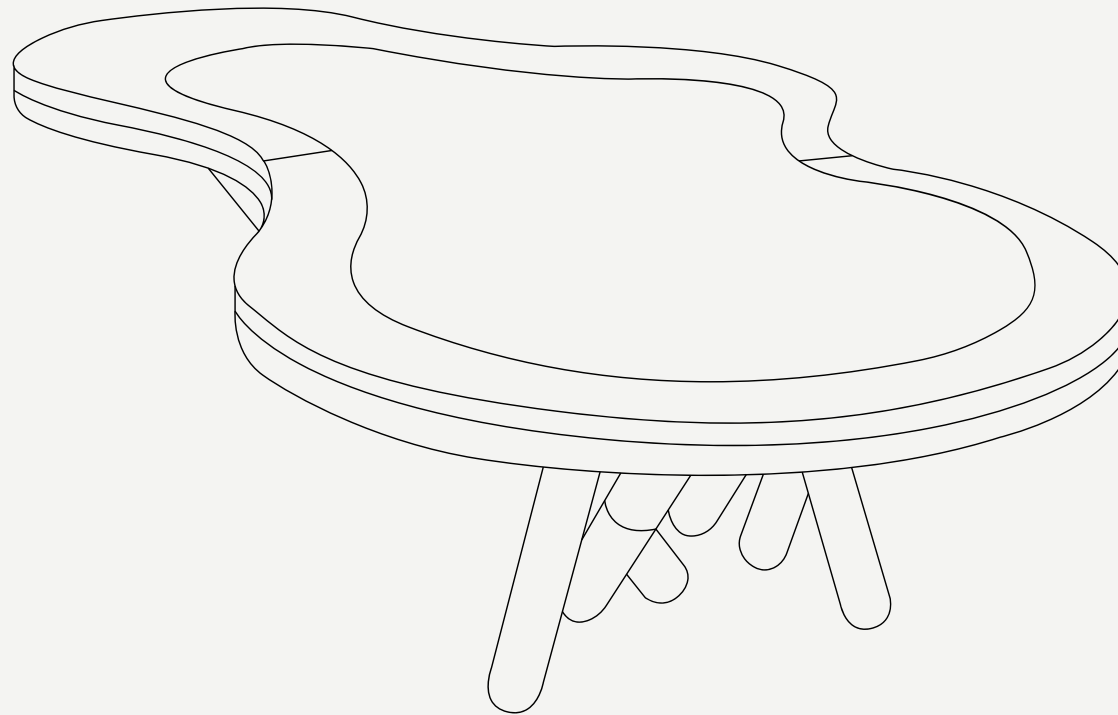

## Ness Coffee Table

**Top:** Marble and Acrylic

**Legs:** Acrylic and Plated Stainless Steel

Ness Coffee Table

Overlapping the lightness of metals and the luxury that its acrylic and marble composition bring, the **Ness Coffee Table** is the perfect choice for those who can't choose between emptiness and density when designing their outdoor spaces.

L 1300 mm · 51.2"

W 690 mm · 27.2"

H 290 mm · 11.4"

Performance

WATER  
PROOF

SUN  
PROTECTION

LONG LIFE  
CYCLE

UV AND FADING  
RESISTANT