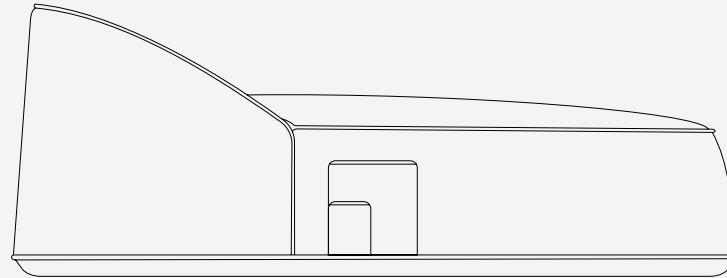

FLOW COLLECTION

Flow Sunbed

Structure: Foam

Upholstery: Outdoor Leather/Acrylic Fabric

Flow Sunbed

The **Flow Sunbed** was designed to complement any space. With a minimal design, will add a high level of comfort and usability to different areas. It has a zipper that allows removing the fabric for washing. The sunbed has two side pockets and a protection cover that completely closes the piece.

W 950 mm · 37.4"

L 1700 mm · 66.9"

H 670 mm · 26.8"

Performance

WATER
PROOF

SUN
PROTECTION

LONG LIFE
CYCLE

UV AND FADING
RESISTANT