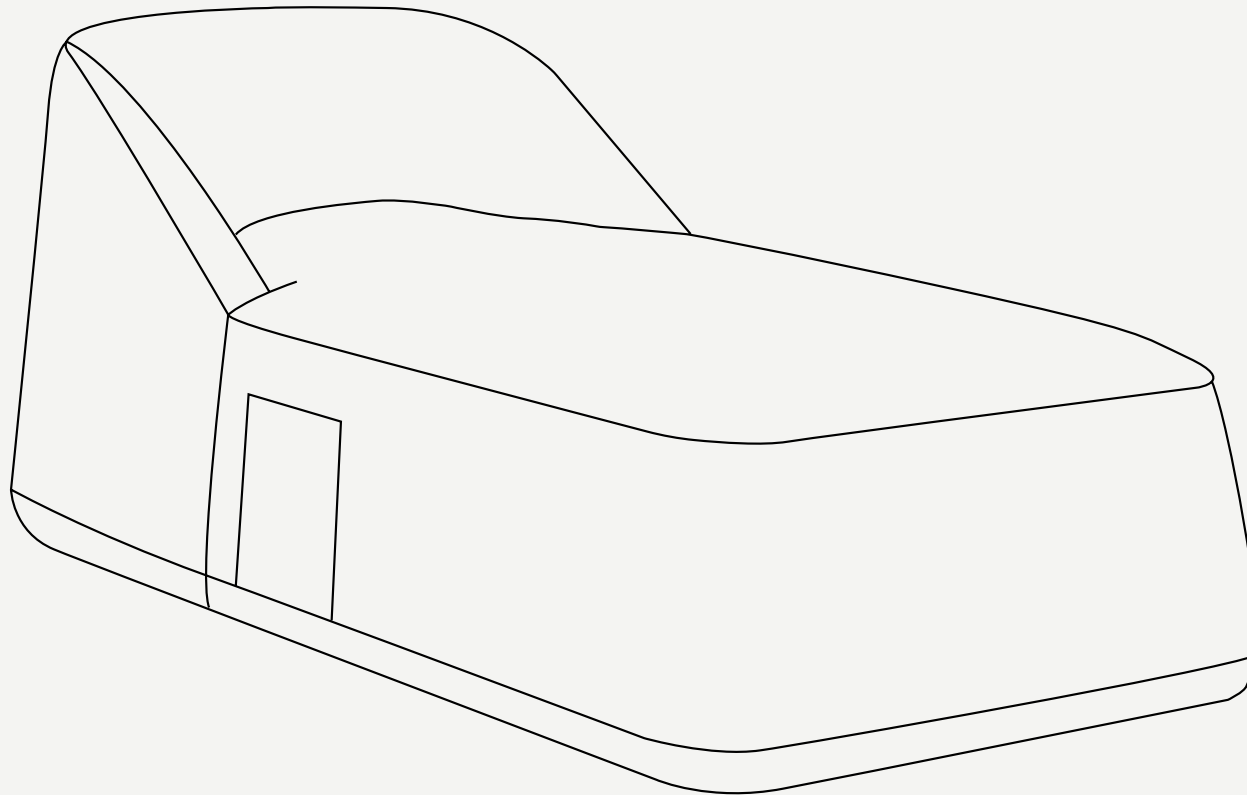

FLOW COLLECTION

Flow Sunbed

Structure: Foam

Upholstery: Outdoor Leather/Acrylic Fabric

Flow Sunbed

The **Flow Sunbed** was designed to complement any space. With a minimal design, will add a high level of comfort and usability to different areas. It has a zipper that allows removing the fabric for washing. The sunbed has two side pockets and a protection cover that completely closes the piece.

W 950 mm · 37.4"

L 1700 mm · 66.9"

H 670 mm · 26.8"

Performance

WATER
PROOF

SUN
PROTECTION

LONG LIFE
CYCLE

UV AND FADING
RESISTANT