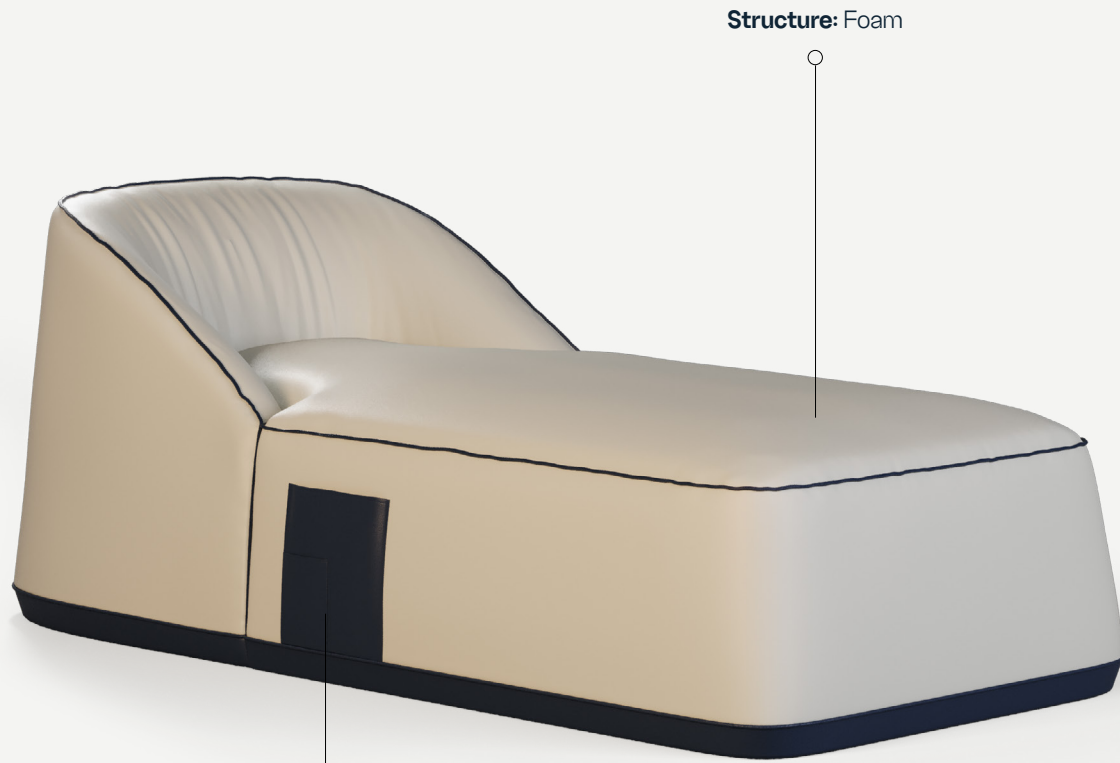

FLOW COLLECTION

Flow Sunbed

Structure: Foam

Upholstery: Outdoor Leather/Acrylic Fabric

Flow Sunbed

The **Flow Sunbed** was designed to complement any space. With a minimal design, will add a high level of comfort and usability to different areas. It has a zipper that allows removing the fabric for washing. The sunbed has two side pockets and a protection cover that completely closes the piece.

W 950 mm · 37.4"

L 1700 mm · 66.9"

H 670 mm · 26.8"

Performance

WATER
PROOF

SUN
PROTECTION

LONG LIFE
CYCLE

UV AND FADING
RESISTANT