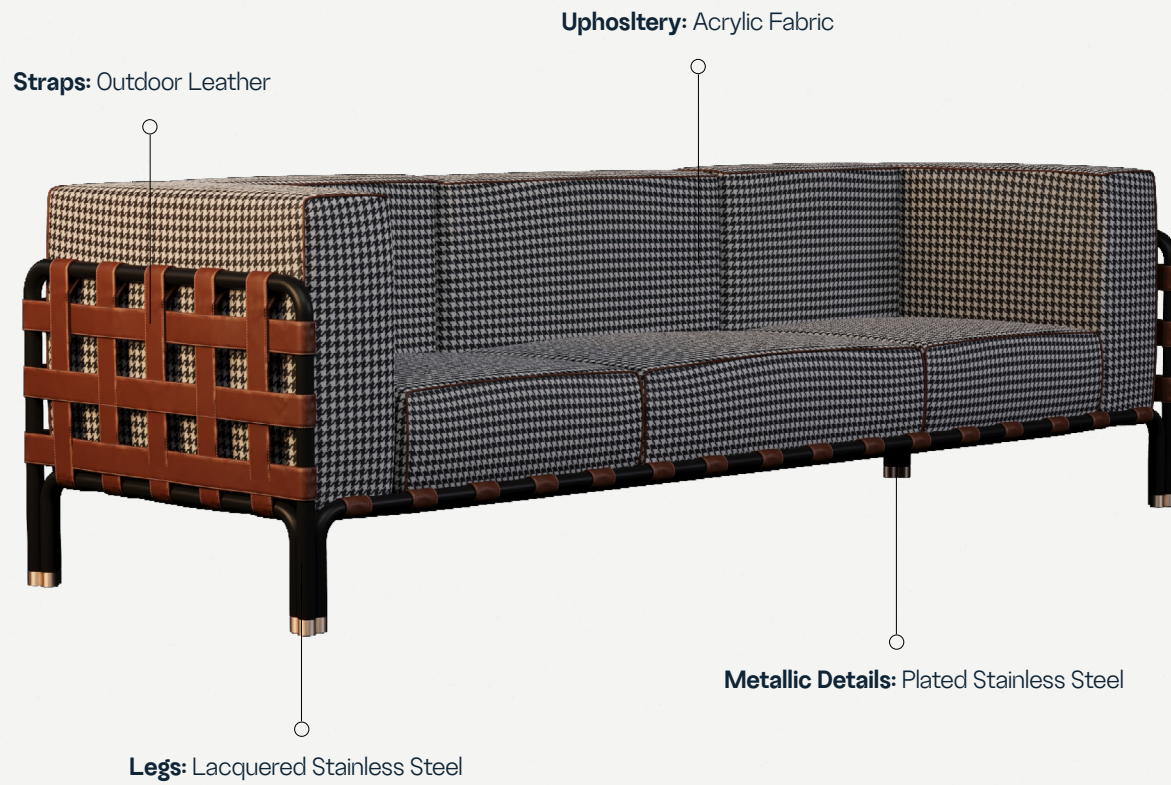

HOUND COLLECTION

Hound Sofa

Hound Sofa

The Hound sofa combines classic elegance and durability to take your outdoor space to new levels of design and comfort. Developed using high-quality materials, it is designed to withstand all outdoor conditions without compromising its timeless charm. The structure provides stability and support, and the upholstery in houndstooth fabric in shades of black and white evokes sophistication.

L 2400 mm · 94.5"

W 800 mm · 31.5"

Performance

WATER
PROOF

SUN
PROTECTION

LONG LIFE
CYCLE

UV AND FADING
RESISTANT

EASY
TO CLEAN

Included

PROTECTION
COVER

MATERIALS AND COLOURS

Outdoor
Leather

GEMINI
BLACK

GEMINI
BROWN

GEMINI
NAVY

Z FOREST