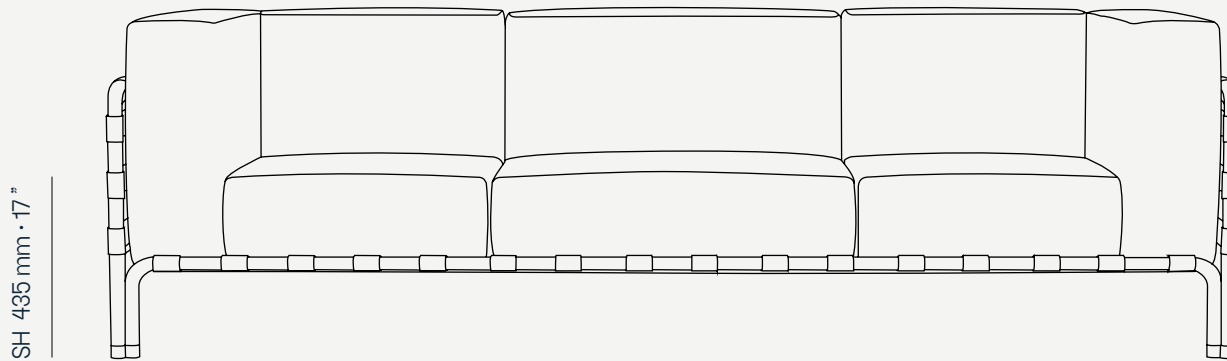

L 2400 mm · 94.5"

W 800 mm · 31.5"

Performance

WATER
PROOF

SUN
PROTECTION

LONG LIFE
CYCLE

UV AND FADING
RESISTANT

EASY
TO CLEAN