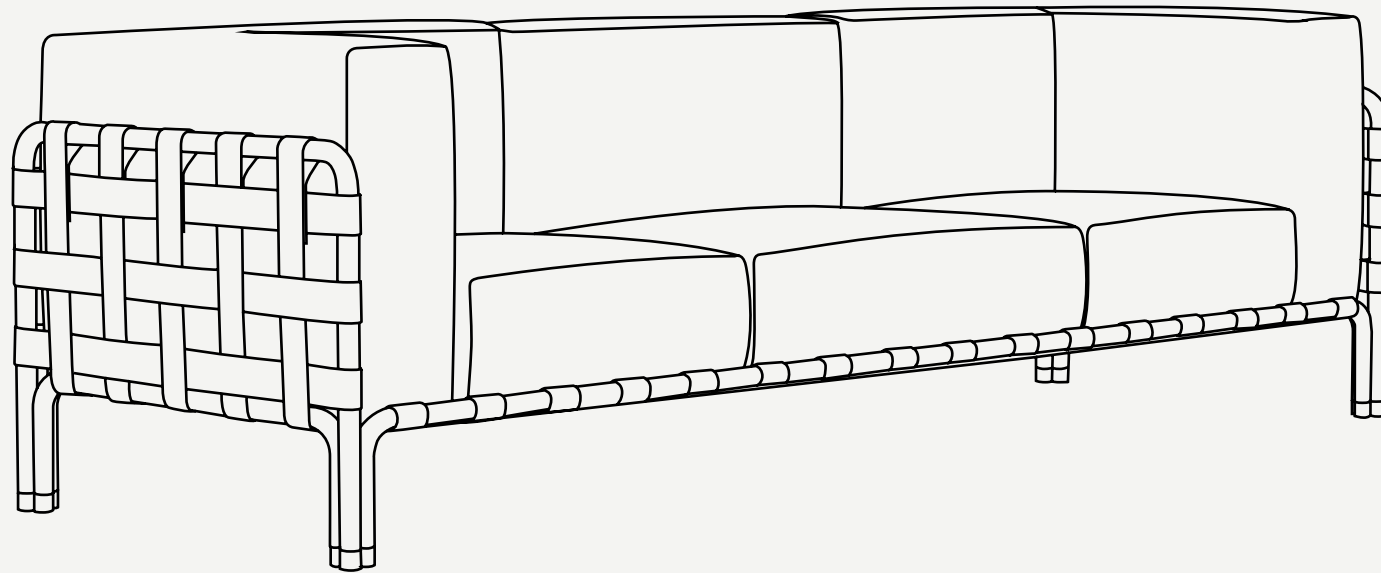

HOUND COLLECTION

Hound Sofa

Hound Sofa

The Hound sofa combines classic elegance and durability to take your outdoor space to new levels of design and comfort. Developed using high-quality materials, it is designed to withstand all outdoor conditions without compromising its timeless charm. The structure provides stability and support, and the upholstery in houndstooth fabric in shades of black and white evokes sophistication.

L 2400 mm · 94.5"

W 800 mm · 31.5"

Performance

WATER
PROOF

SUN
PROTECTION

LONG LIFE
CYCLE

UV AND FADING
RESISTANT

EASY
TO CLEAN