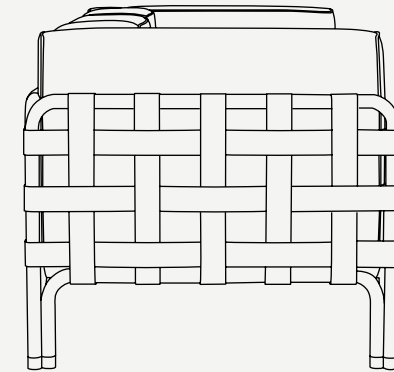

HOUND COLLECTION

Hound Sofa

Hound Sofa

The Hound sofa combines classic elegance and durability to take your outdoor space to new levels of design and comfort. Developed using high-quality materials, it is designed to withstand all outdoor conditions without compromising its timeless charm. The structure provides stability and support, and the upholstery in houndstooth fabric in shades of black and white evokes sophistication.

L 2400 mm · 94.5"

W 800 mm · 31.5"

Performance

WATER
PROOF

SUN
PROTECTION

LONG LIFE
CYCLE

UV AND FADING
RESISTANT

EASY
TO CLEAN