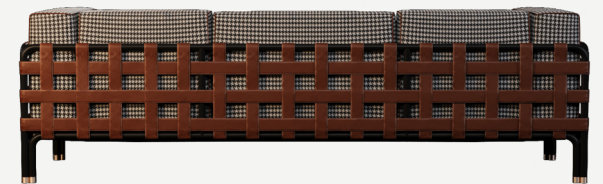

HOUND COLLECTION

Hound Sofa

Hound Sofa

The Hound sofa combines classic elegance and durability to take your outdoor space to new levels of design and comfort. Developed using high-quality materials, it is designed to withstand all outdoor conditions without compromising its timeless charm. The structure provides stability and support, and the upholstery in houndstooth fabric in shades of black and white evokes sophistication.

L 2400 mm · 94.5"

W 800 mm · 31.5"

Performance

WATER
PROOF

SUN
PROTECTION

LONG LIFE
CYCLE

UV AND FADING
RESISTANT

EASY
TO CLEAN

Included

PROTECTION
COVER

MATERIALS AND COLOURS

Outdoor
Leather

GEMINI
BLACK

GEMINI
BROWN

GEMINI
NAVY

Z FOREST