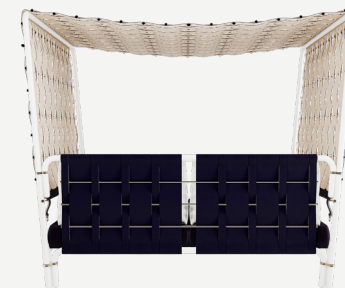

## Gubuk Daybed

THE SERENITY OF THE SEA AND THE BEAUTY OF NATURE.

PRODUCT SHEET

**Inner Netting:** Outdoor Leather

**Outer Netting:** Outdoor  
Leather

**Structure:** Lacquered Stainless  
Steel

**Details:** Plated Stainless  
Steel

**Upholstery:** Acrylic Fabric/  
Outdoor Leather

Inspired on the Indonesian culture, the **Gubuk Daybed** is a piece of furniture that offers a perfect blend of style and comfort. It features a sturdy frame made of stainless steel that can withstand the outdoor elements, making it ideal for use in any setting. The frame has a contemporary design with clean lines and a minimalistic aesthetic, giving it a modern and sophisticated look. The daybed also comes with a comfortable cushion that is upholstered in a weather-resistant fabric, providing a cozy and inviting seating or lounging experience. Whether you're looking to add a cozy reading nook to your outdoor space or create a relaxing seating area, the **Gubuk Daybed** is the perfect choice.