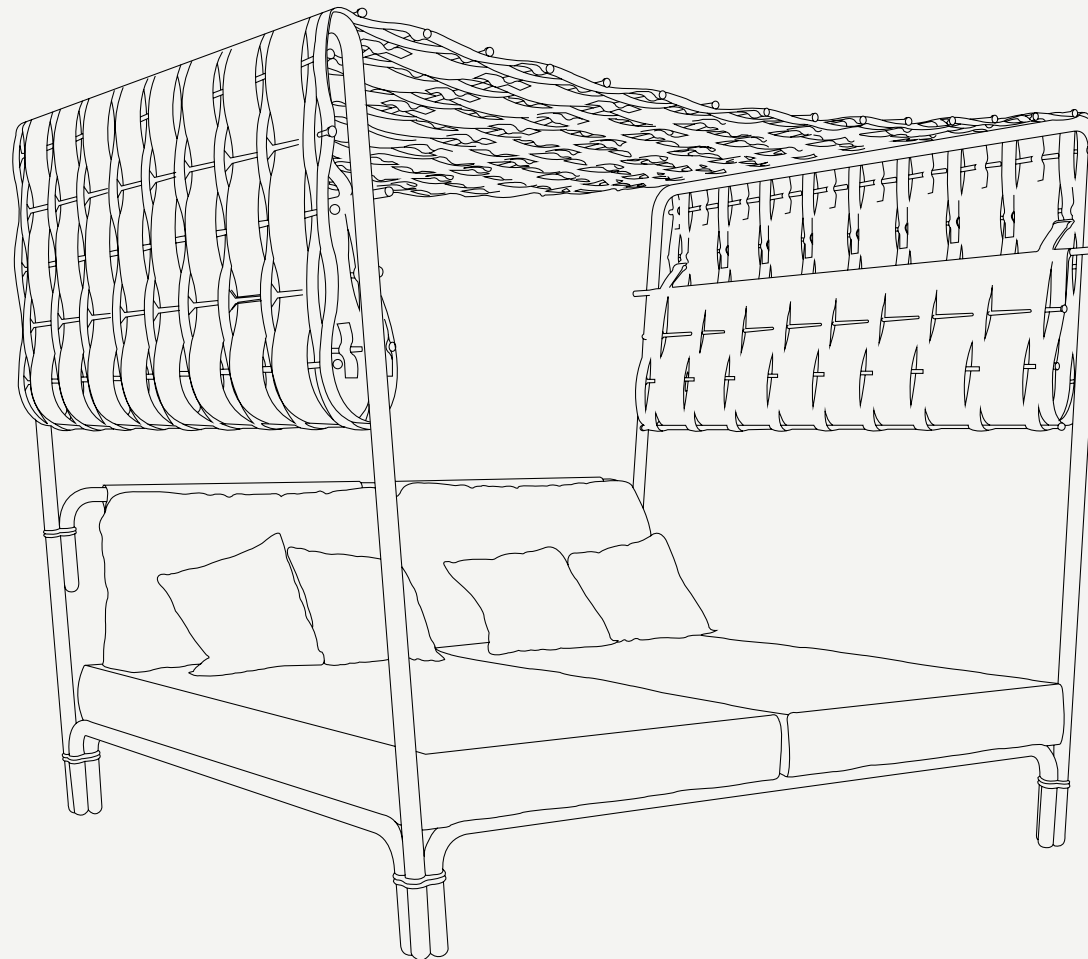

## Gubuk Daybed

THE SERENITY OF THE SEA AND THE BEAUTY OF NATURE.

PRODUCT SHEET

**Inner Netting:** Outdoor Leather

**Outer Netting:** Outdoor  
Leather

**Structure:** Lacquered Stainless  
Steel

**Details:** Plated Stainless  
Steel

**Upholstery:** Acrylic Fabric/  
Outdoor Leather

Inspired on the Indonesian culture, the **Gubuk Daybed** is a piece of furniture that offers a perfect blend of style and comfort. It features a sturdy frame made of stainless steel that can withstand the outdoor elements, making it ideal for use in any setting. The frame has a contemporary design with clean lines and a minimalistic aesthetic, giving it a modern and sophisticated look. The daybed also comes with a comfortable cushion that is upholstered in a weather-resistant fabric, providing a cozy and inviting seating or lounging experience. Whether you're looking to add a cozy reading nook to your outdoor space or create a relaxing seating area, the **Gubuk Daybed** is the perfect choice.