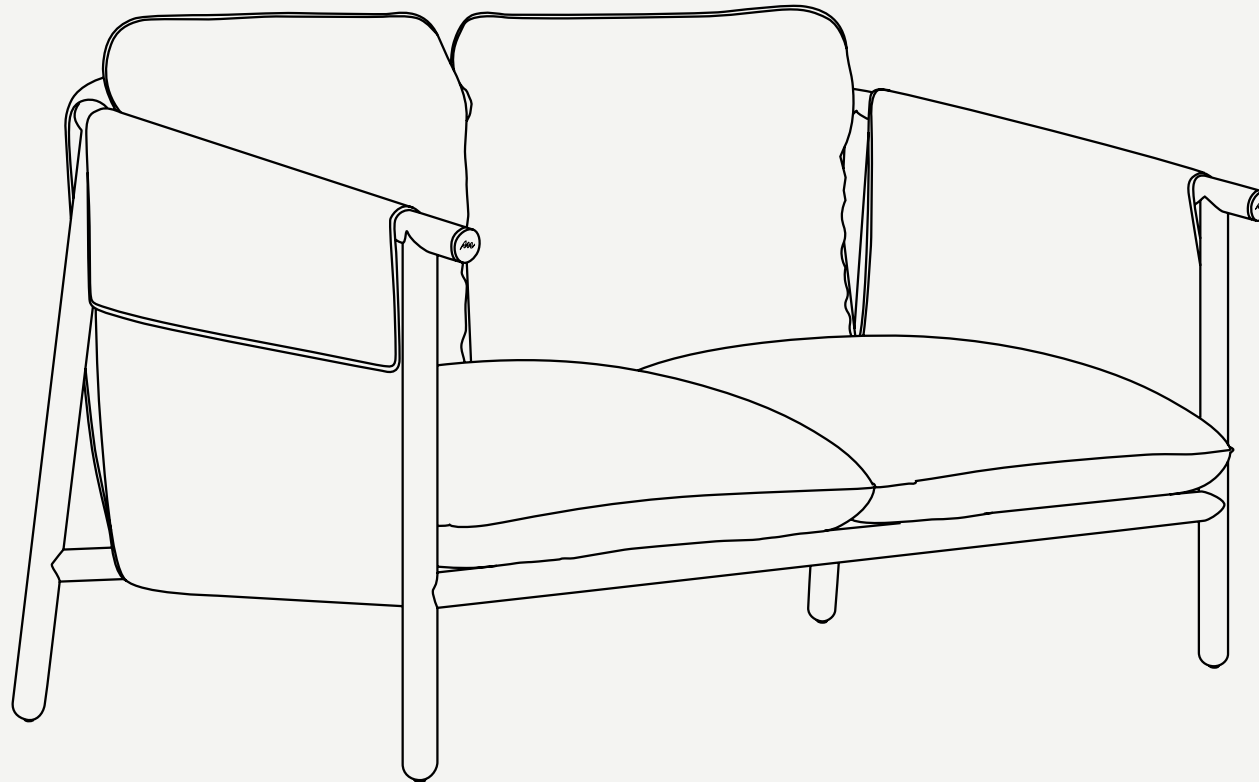

# CÉLINE COLLECTION

## Céline Sofa 2 Seat

TIMELESS ELEGANCE, ABSOLUTE FLAIR

PRODUCT SHEET

**Upholstery:** Acrylic Fabric/ Outdoor Leather

**Metallic Details:** Plated Stainless Steel

**Structure:** Lacquered Stainless Steel

The **Céline sofa** features a minimalist design enriched with subtle details that convey the essence of the brand, making it a versatile piece that integrates perfectly into any environment, whether modern or classic. With fabric upholstery and high-performance outdoor materials, Céline is a sofa for two that can either complement a larger space or be the key piece on a balcony.

SH 420 mm · 16.5"

L 1490 mm · 58.7"

H 910 mm · 35.8"

W 920 mm · 36.2"

Performance

WATER PROOF

SUN PROTECTION

LONG LIFE CYCLE