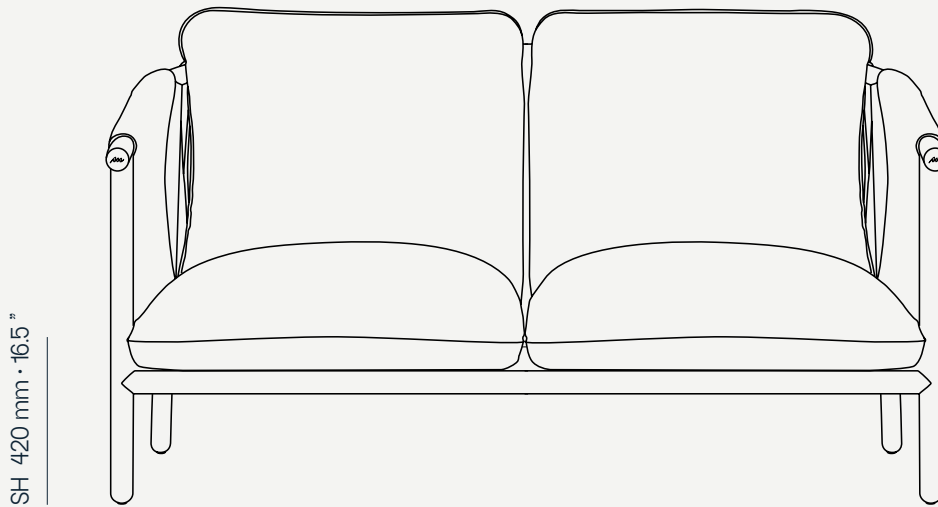

## Céline Sofa 2 Seat

TIMELESS ELEGANCE, ABSOLUTE FLAIR

PRODUCT SHEET

**Upholstery:** Acrylic Fabric/ Outdoor Leather

**Metallic Details:** Plated Stainless Steel

**Structure:** Lacquered Stainless Steel

The **Céline sofa** features a minimalist design enriched with subtle details that convey the essence of the brand, making it a versatile piece that integrates perfectly into any environment, whether modern or classic. With fabric upholstery and high-performance outdoor materials, Céline is a sofa for two that can either complement a larger space or be the key piece on a balcony.

SH 420 mm · 16.5"

L 1490 mm · 58.7"

H 910 mm · 35.8"

W 920 mm · 36.2"

Performance

WATER PROOF

SUN PROTECTION

LONG LIFE CYCLE