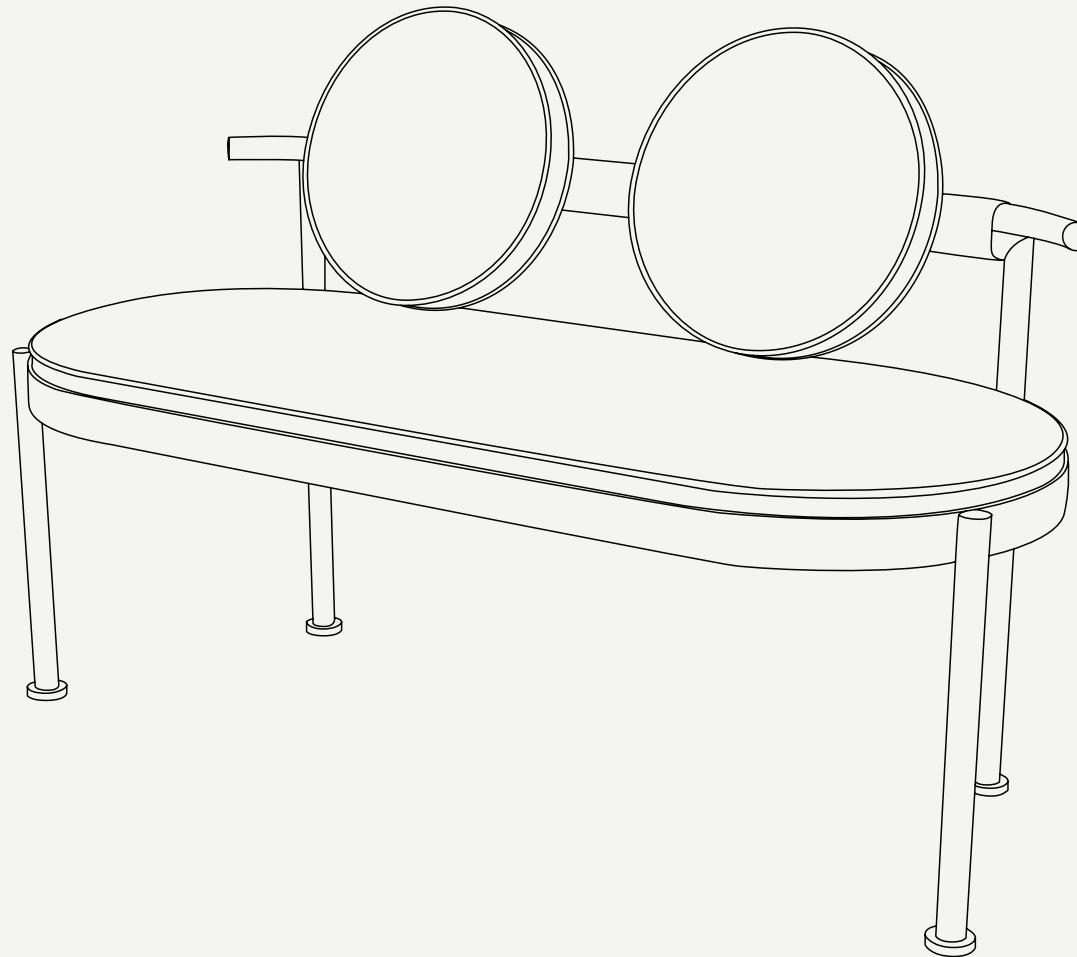

TRACE COLLECTION

Trace Bench Two Seat W/Back

Upholstery: Acrylic Fabric/
Outdoor Leather

Legs: Lacquered Stainless
Steel

Structure: Lacquered Stainless
Steel

Trace Bench Two Seat W/Back

The **Trace bench two seat with back** support is the perfect addition to any outdoor space, providing maximum comfort and relaxation for you and your guests. Whether you're enjoying a quiet moment alone or entertaining guests, this bench offers the perfect spot to sit back and enjoy your surroundings.

SH 420 mm • 16.5"

L 1520 mm • 59.8"

H 635 mm • 25"

W 545 mm • 21.5"

Performance

WATER
PROOFSUN
PROTECTIONLONG LIFE
CYCLEUV AND FADING
RESISTANTEASY
TO CLEAN

Included

PROTECTION
COVER