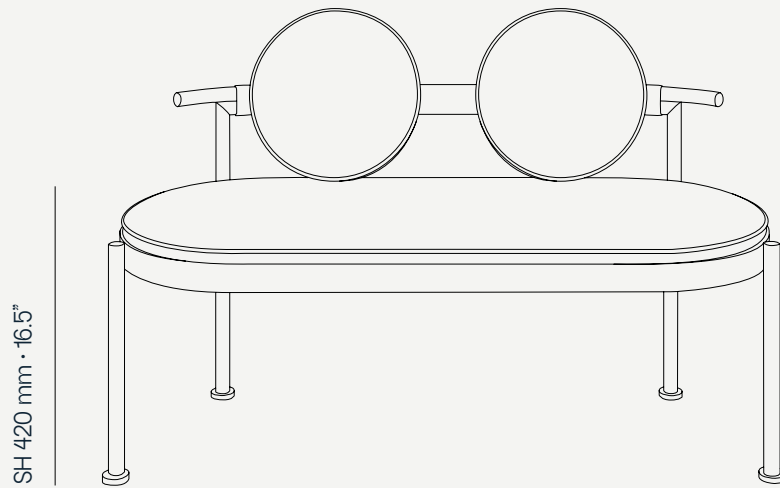

TRACE COLLECTION

Trace Bench Two Seat W/Back

Upholstery: Acrylic Fabric/
Outdoor Leather

Legs: Lacquered Stainless
Steel

Structure: Lacquered Stainless
Steel

Trace Bench Two Seat W/Back

The **Trace bench two seat with back** support is the perfect addition to any outdoor space, providing maximum comfort and relaxation for you and your guests. Whether you're enjoying a quiet moment alone or entertaining guests, this bench offers the perfect spot to sit back and enjoy your surroundings.

SH 420 mm • 16.5"

L 1520 mm • 59.8"

H 635 mm • 25"

W 545 mm • 21.5"

Performance

WATER
PROOFSUN
PROTECTIONLONG LIFE
CYCLEUV AND FADING
RESISTANTEASY
TO CLEAN

Included

PROTECTION
COVER