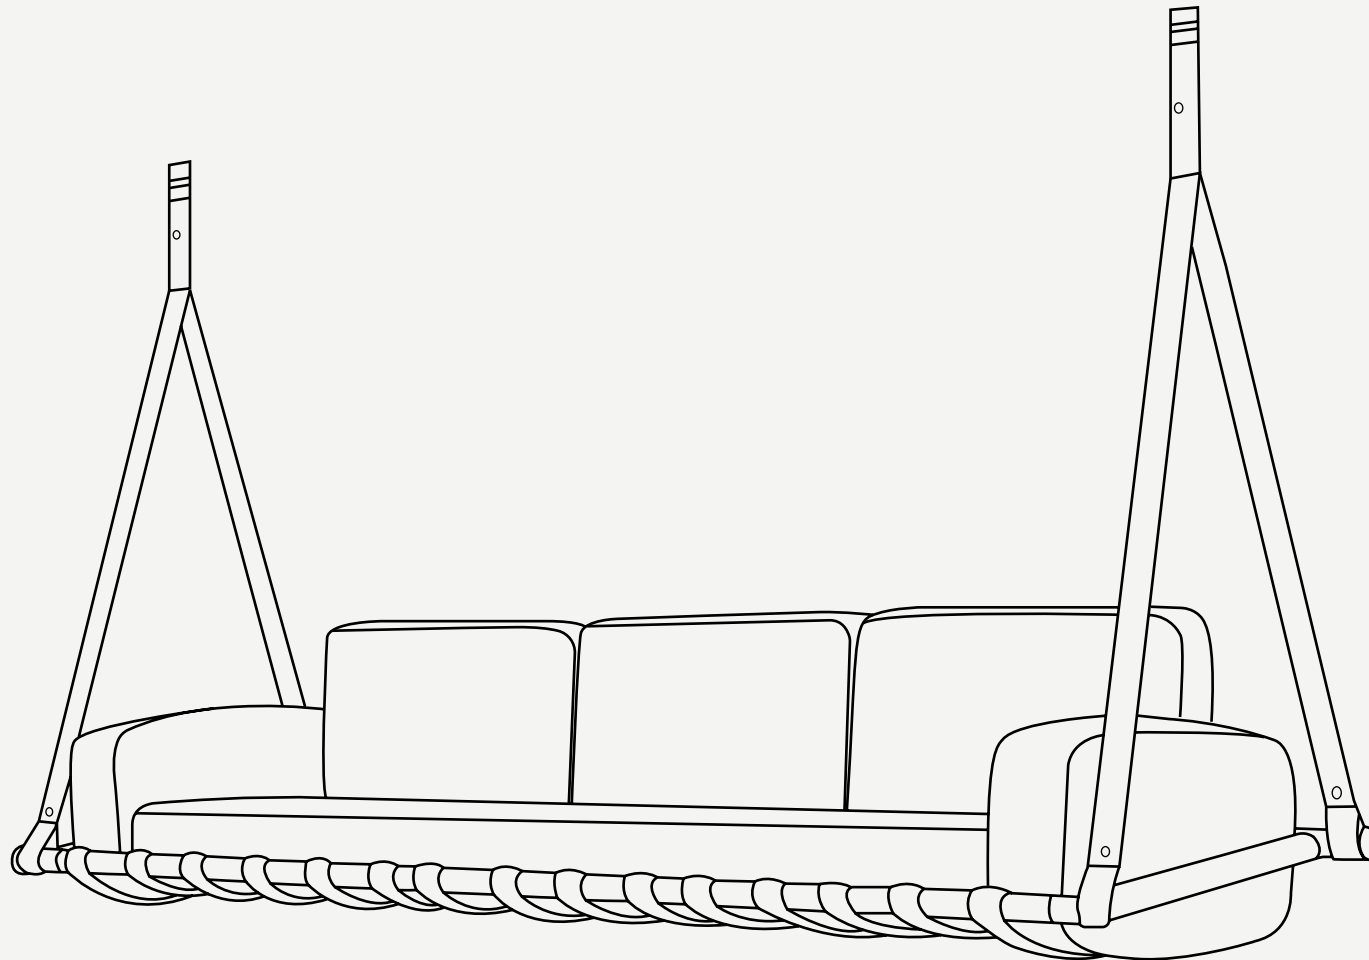

FABLE COLLECTION

Fable Hanging Sofa 3 Seater

OUTDOOR MOMENTS, TIMELESS MEMORIES

PRODUCT SHEET

FABLE COLLECTION

Fable Hanging Sofa 3 Seater

Inspired by the simplicity of childhood swings, it is the perfect place to relax and relive cherished memories. Crafted with durable and resilient materials, the Fable swing is designed to withstand the demands of outdoor use, looking brand new over the years. Its soft, padded seat offers superior comfort, while its sleek and elegant design brings a sense of lightness and timeless sophistication.

L 2500 mm · 98.4"

W 820mm · 32.3"

H 2000mm to 3000

weight supported 400Kg

Performance

WATER
PROOF

SUN
PROTECTION

LONG LIFE
CYCLES

UV AND FADING
RESISTANT

EASY
CLEAN

Included

PROTECTION
COVER

FELLING INSPIRED?

MIX AND MATCH YOUR FAVORITE COLOURS AND TEXTURES AND CREATE YOUR UNIQUE **FABLE HANGING**

SOFA 3 SEATER.

Upholstery: Savane Tornado
Structure: Black Nickel Stainless Steel
Metallic Details: Gold Plated Stainless Steel
Straps: Gemini Black

Upholstery: Natte Heather Beige
Structure: Black Nickel Stainless Steel
Metallic Details: Cooper Plated Stainless Steel
Straps: Gemini Brown