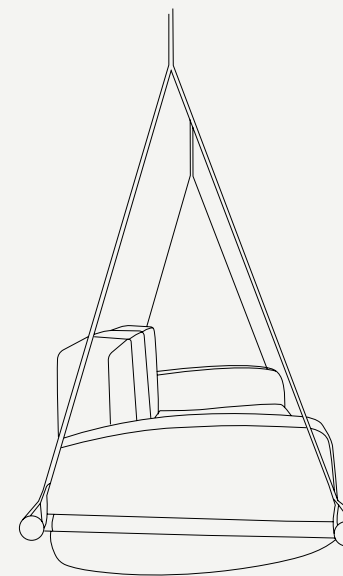

FABLE COLLECTION

Fable Hanging Sofa 3 Seater

OUTDOOR MOMENTS, TIMELESS MEMORIES

PRODUCT SHEET

FABLE COLLECTION

Fable Hanging Sofa 3 Seater

Inspired by the simplicity of childhood swings, it is the perfect place to relax and relive cherished memories. Crafted with durable and resilient materials, the Fable swing is designed to withstand the demands of outdoor use, looking brand new over the years. Its soft, padded seat offers superior comfort, while its sleek and elegant design brings a sense of lightness and timeless sophistication.

L 2500 mm · 98.4"

W 820mm · 32.3"

H 2000mm to 3000

weight supported 400Kg

Performance

WATER
PROOF

SUN
PROTECTION

LONG LIFE
CYCLES

UV AND FADING
RESISTANT

EASY
CLEAN

Included

PROTECTION
COVER

FELLING INSPIRED?

MIX AND MATCH YOUR FAVORITE COLOURS AND TEXTURES AND CREATE YOUR UNIQUE **FABLE HANGING**

SOFA 3 SEATER.

Upholstery: Savane Tornado
Structure: Black Nickel Stainless Steel
Metallic Details: Gold Plated Stainless Steel
Straps: Gemini Black

Upholstery: Natte Heather Beige
Structure: Black Nickel Stainless Steel
Metallic Details: Cooper Plated Stainless Steel
Straps: Gemini Brown