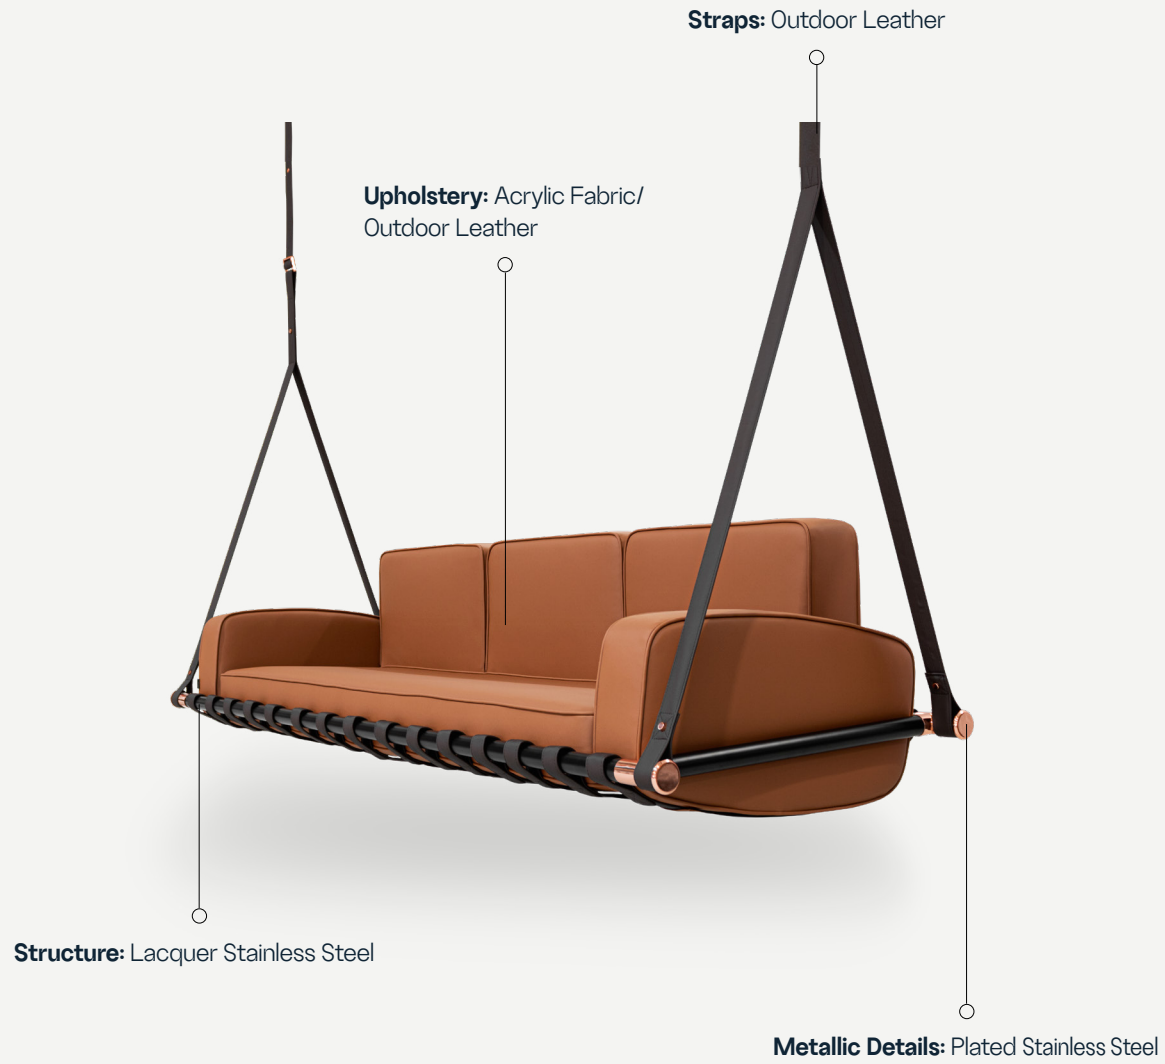

FABLE COLLECTION

Fable Hanging Sofa 3 Seater

OUTDOOR MOMENTS, TIMELESS MEMORIES

PRODUCT SHEET

FABLE COLLECTION

Fable Hanging Sofa 3 Seater

Inspired by the simplicity of childhood swings, it is the perfect place to relax and relive cherished memories. Crafted with durable and resilient materials, the Fable swing is designed to withstand the demands of outdoor use, looking brand new over the years. Its soft, padded seat offers superior comfort, while its sleek and elegant design brings a sense of lightness and timeless sophistication.

L 2500 mm · 98.4"

W 820mm · 32.3"

H 2000mm to 3000

weight supported 400Kg

Performance

WATER
PROOF

SUN
PROTECTION

LONG LIFE
CYCLES

UV AND FADING
RESISTANT

EASY
CLEAN

Included

PROTECTION
COVER

FELLING INSPIRED?

MIX AND MATCH YOUR FAVORITE COLOURS AND TEXTURES AND CREATE YOUR UNIQUE **FABLE HANGING**

SOFA 3 SEATER.

Upholstery: Savane Tornado
Structure: Black Nickel Stainless Steel
Metallic Details: Gold Plated Stainless Steel
Straps: Gemini Black

Upholstery: Natte Heather Beige
Structure: Black Nickel Stainless Steel
Metallic Details: Cooper Plated Stainless Steel
Straps: Gemini Brown