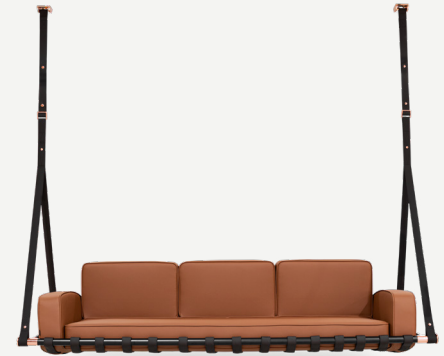

FABLE COLLECTION

Fable Hanging Sofa 3 Seater

OUTDOOR MOMENTS, TIMELESS MEMORIES

PRODUCT SHEET

FABLE COLLECTION

Fable Hanging Sofa 3 Seater

Inspired by the simplicity of childhood swings, it is the perfect place to relax and relive cherished memories. Crafted with durable and resilient materials, the Fable swing is designed to withstand the demands of outdoor use, looking brand new over the years. Its soft, padded seat offers superior comfort, while its sleek and elegant design brings a sense of lightness and timeless sophistication.

L 2500 mm · 98.4"

W 820mm · 32.3"

H 2000mm to 3000

weight supported 400Kg

Performance

WATER
PROOF

SUN
PROTECTION

LONG LIFE
CYCLES

UV AND FADING
RESISTANT

EASY
CLEAN

Included

PROTECTION
COVER

FELLING INSPIRED?

MIX AND MATCH YOUR FAVORITE COLOURS AND TEXTURES AND CREATE YOUR UNIQUE **FABLE HANGING**

SOFA 3 SEATER.

Upholstery: Savane Tornado
Structure: Black Nickel Stainless Steel
Metallic Details: Gold Plated Stainless Steel
Straps: Gemini Black

Upholstery: Natte Heather Beige
Structure: Black Nickel Stainless Steel
Metallic Details: Cooper Plated Stainless Steel
Straps: Gemini Brown