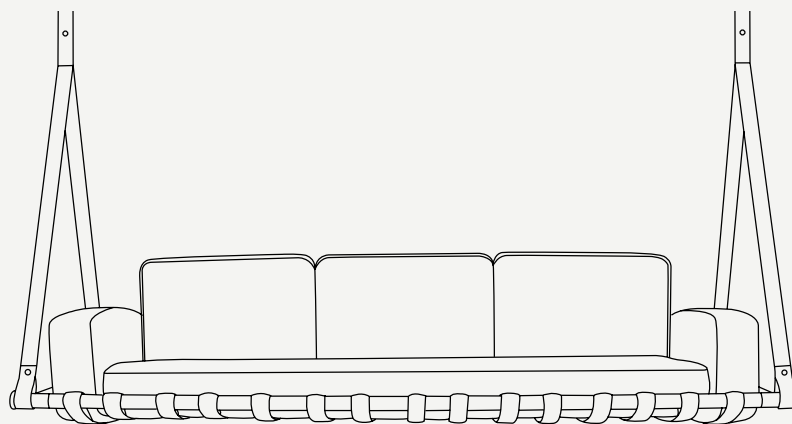

FABLE COLLECTION

Fable Hanging Sofa 3 Seater

OUTDOOR MOMENTS, TIMELESS MEMORIES

PRODUCT SHEET

FABLE COLLECTION

Fable Hanging Sofa 3 Seater

Inspired by the simplicity of childhood swings, it is the perfect place to relax and relive cherished memories. Crafted with durable and resilient materials, the Fable swing is designed to withstand the demands of outdoor use, looking brand new over the years. Its soft, padded seat offers superior comfort, while its sleek and elegant design brings a sense of lightness and timeless sophistication.

L 2500 mm · 98.4"

W 820mm · 32.3"

H 2000mm to 3000

weight supported 400Kg

Performance

WATER
PROOF

SUN
PROTECTION

LONG LIFE
CYCLES

UV AND FADING
RESISTANT

EASY
CLEAN

Included

PROTECTION
COVER

FELLING INSPIRED?

MIX AND MATCH YOUR FAVORITE COLOURS AND TEXTURES AND CREATE YOUR UNIQUE **FABLE HANGING**

SOFA 3 SEATER.

Upholstery: Savane Tornado
Structure: Black Nickel Stainless Steel
Metallic Details: Gold Plated Stainless Steel
Straps: Gemini Black

Upholstery: Natte Heather Beige
Structure: Black Nickel Stainless Steel
Metallic Details: Cooper Plated Stainless Steel
Straps: Gemini Brown