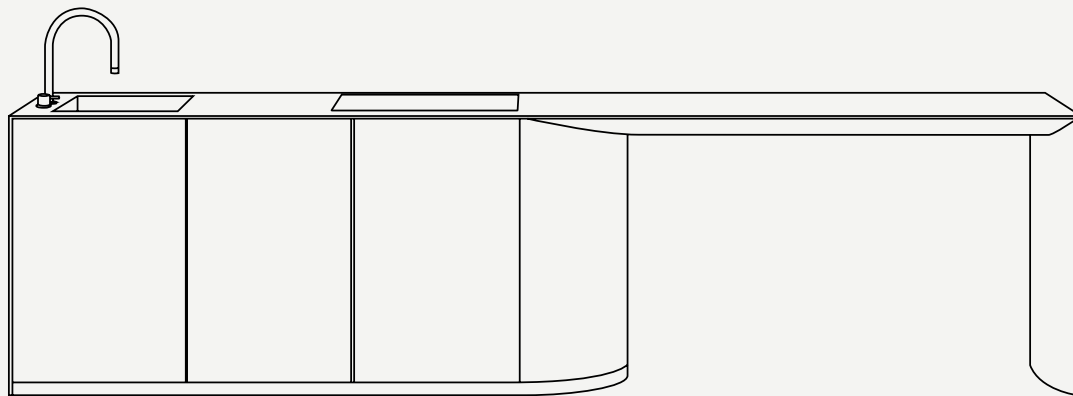

ZEST COLLECTION

Zest Kitchen

EMBRACE LIFE WITH ZEST

PRODUCT SHEET

ZEST COLLECTION

Zest Kitchen

The Zest kitchen combines elegance and modernity in every detail. With a minimalist stainless steel structure and marble worktops, it becomes a highlight that transforms any outdoor cooking area. Designed to withstand and respond to all the needs of an outdoor kitchen, durability and resistance are the Zest kitchen's greatest promises, using only materials with excellent performance. Available in various combinations of finishes and accessories.

To assemble

Customizable

L 3440 mm · 135.4 "

H 900 mm · 35.4 "

W 720 mm · 28.3 "

Performance

WATER
PROOF

SUN
PROTECTION