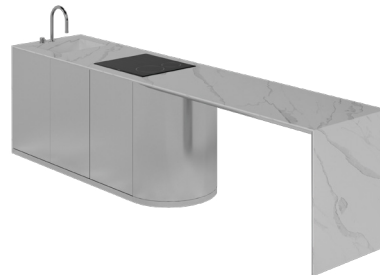

ZEST COLLECTION

Zest Kitchen

EMBRACE LIFE WITH ZEST

PRODUCT SHEET

ZEST COLLECTION

Zest Kitchen

The Zest kitchen combines elegance and modernity in every detail. With a minimalist stainless steel structure and marble worktops, it becomes a highlight that transforms any outdoor cooking area. Designed to withstand and respond to all the needs of an outdoor kitchen, durability and resistance are the Zest kitchen's greatest promises, using only materials with excellent performance. Available in various combinations of finishes and accessories.

To assemble

Customizable

L 3440 mm · 135.4 "

H 900 mm · 35.4 "

W 720 mm · 28.3 "

Performance

WATER
PROOF

SUN
PROTECTION

LONG LIFE
CYCLE

UV AND FADING
RESISTANT

EASY
TO CLEAN

Included

PROTECTION
COVER

FEELING INSPIRED?

MIX AND MATCH YOUR FAVORITE COLOURS AND TEXTURES
AND CREATE YOUR UNIQUE **SENSES KITCHEN**.

Countertop and Sides: Emperador
Metal: Chocolate Brown

Countertop and Sides: Carrara
Metal: Polished Nickel

Countertop and Sides: Nero Marquina
Metal: Polished Black Nickel