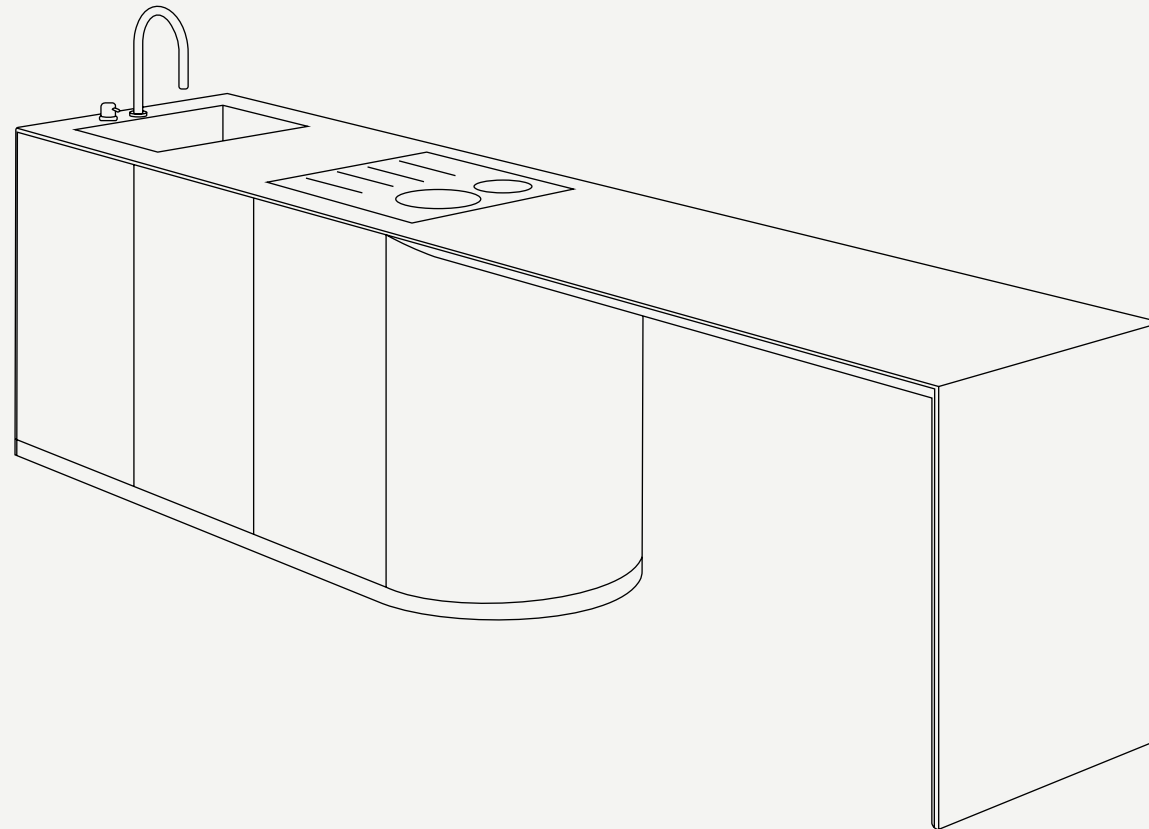

ZEST COLLECTION

Zest Kitchen

EMBRACE LIFE WITH ZEST

PRODUCT SHEET

ZEST COLLECTION

Zest Kitchen

The Zest kitchen combines elegance and modernity in every detail. With a minimalist stainless steel structure and marble worktops, it becomes a highlight that transforms any outdoor cooking area. Designed to withstand and respond to all the needs of an outdoor kitchen, durability and resistance are the Zest kitchen's greatest promises, using only materials with excellent performance. Available in various combinations of finishes and accessories.

To assemble

Customizable

L 3440 mm · 135.4 "

H 900 mm · 35.4 "

W 720 mm · 28.3 "

Performance

WATER
PROOF

SUN
PROTECTION