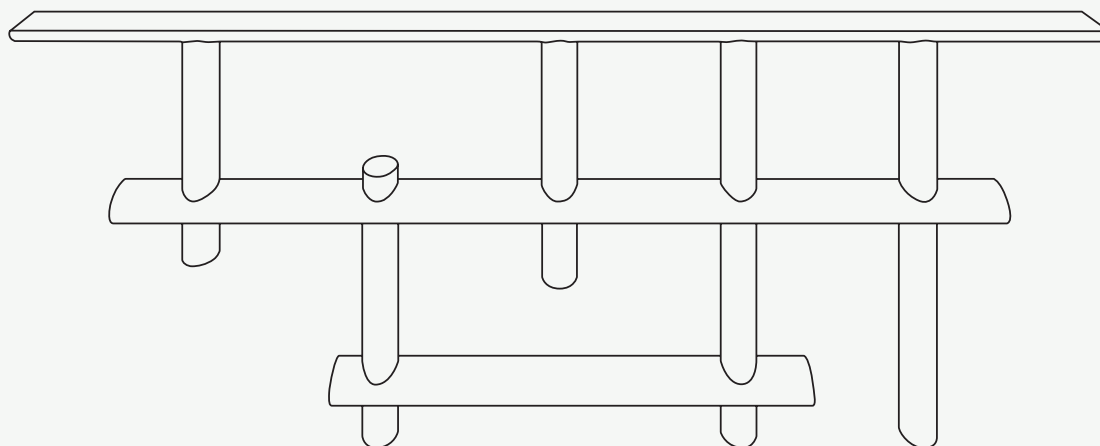

TAYA COLLECTION

Taya Console

TAYA COLLECTION

Taya Console

Top: Marble

Structure: Iroko/Teka/Mogno

TAYA COLLECTION

Taya Console

The **Taya console** exalts strength and unity. Inspired by the collective dwellings of Amazonian peoples, it features robust lines and interconnected levels that symbolize a web of connections. Each shelf invites you to organize and display objects, reflecting the harmony between people, nature, and tradition.

L 2101 mm • 82.7”

H 802 mm • 31.5”

W 371 mm • 14.6”

Performance

WATER
PROOF

SUN
PROTECTION

LONG LIFE
CYCLE

UV AND FADING
RESISTANT

EASY
TO CLEAN

Included

PROTECTION
COVER