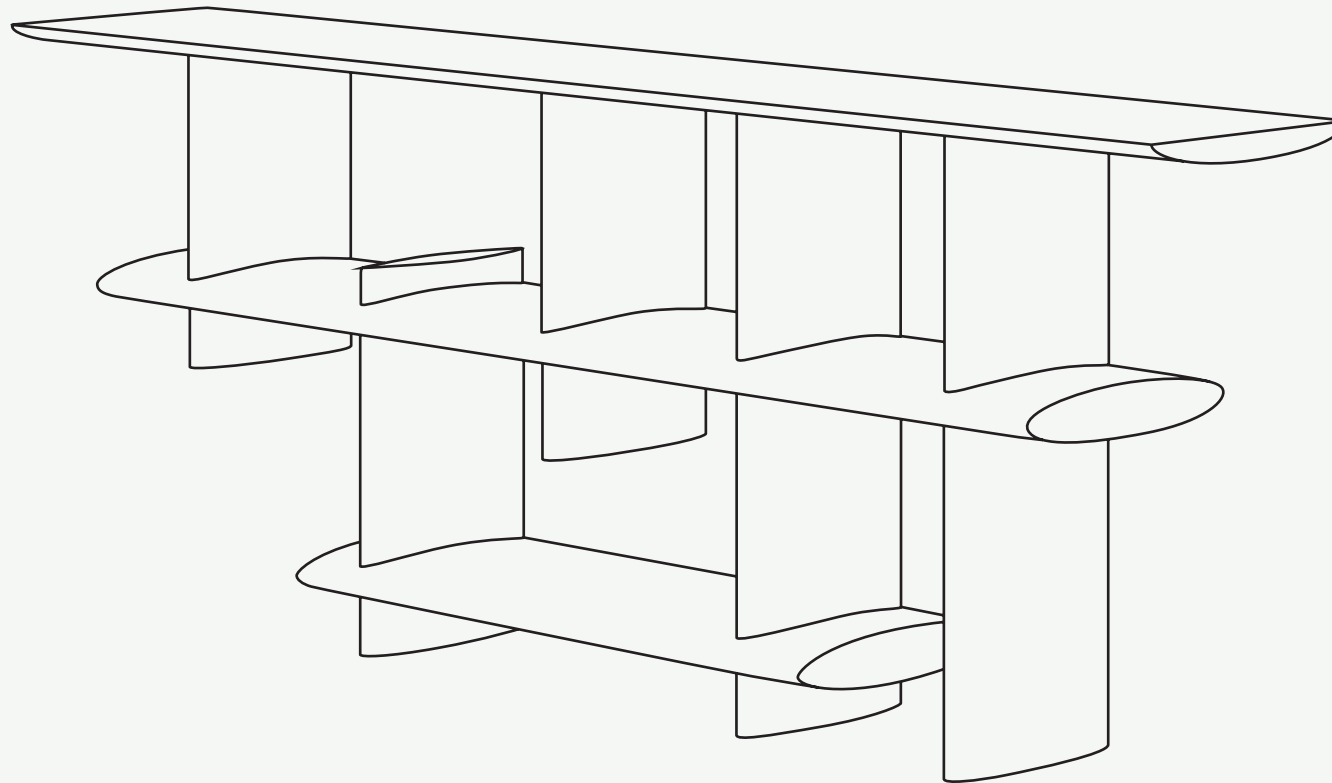

TAYA COLLECTION

Taya Console

TAYA COLLECTION

Taya Console

Top: Marble

Structure: Iroko/Teka/Mogno

TAYA COLLECTION

Taya Console

The **Taya console** exalts strength and unity. Inspired by the collective dwellings of Amazonian peoples, it features robust lines and interconnected levels that symbolize a web of connections. Each shelf invites you to organize and display objects, reflecting the harmony between people, nature, and tradition.

L 2101 mm • 82.7”

H 802 mm • 31.5”

W 371 mm • 14.6”

Performance

WATER
PROOF

SUN
PROTECTION

LONG LIFE
CYCLE

UV AND FADING
RESISTANT

EASY
TO CLEAN

Included

PROTECTION
COVER