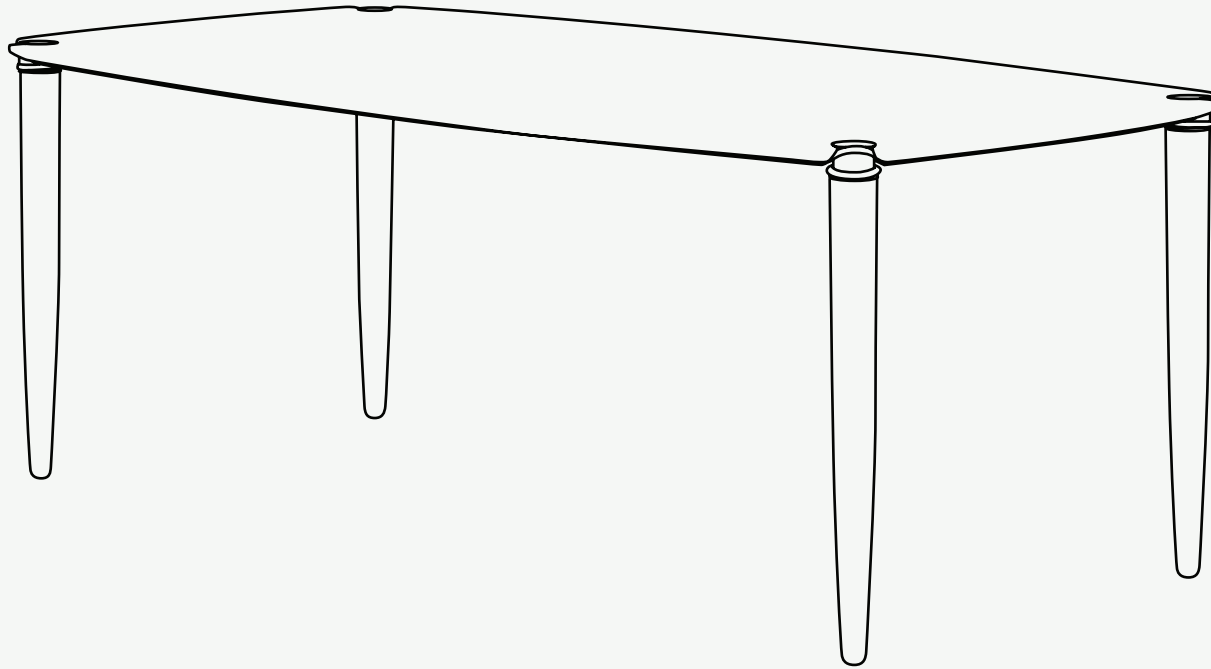

TUPI COLLECTION

Tupi Dining Table

TUPI COLLECTION

Tupi Dining Table

TUPI COLLECTION

Tupi Dining Table

PRODUCT SHEET

Length: 2081 mm · 82 "

Width: 1103 mm · 43.4 "

Height: 751 mm · 29.6 "

To assemble

Customizable

The Tupi dining table reflects the essence of indigenous peoples, evoking their connection to the land, nature, and the spirit of community. The braided rope detailing, inspired by the traditional craftsmanship of the Tupi peoples, adorns its structure in an embrace of authenticity, while subtle metallic accents add a contemporary touch, creating a perfect balance. Designed to bring people together, this table invites moments of sharing and togetherness, becoming the heart of the home where past and present intertwine, creating timeless memories.