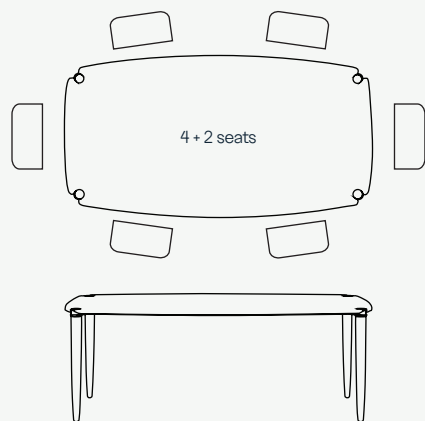

TUPI COLLECTION

Tupi Dining Table

TUPI COLLECTION

Tupi Dining Table

TUPI COLLECTION

Tupi Dining Table

PRODUCT SHEET

Length: 2081 mm · 82 "

Width: 1103 mm · 43.4 "

Height: 751 mm · 29.6 "

To assemble

Customizable

The Tupi dining table reflects the essence of indigenous peoples, evoking their connection to the land, nature, and the spirit of community. The braided rope detailing, inspired by the traditional craftsmanship of the Tupi peoples, adorns its structure in an embrace of authenticity, while subtle metallic accents add a contemporary touch, creating a perfect balance. Designed to bring people together, this table invites moments of sharing and togetherness, becoming the heart of the home where past and present intertwine, creating timeless memories.