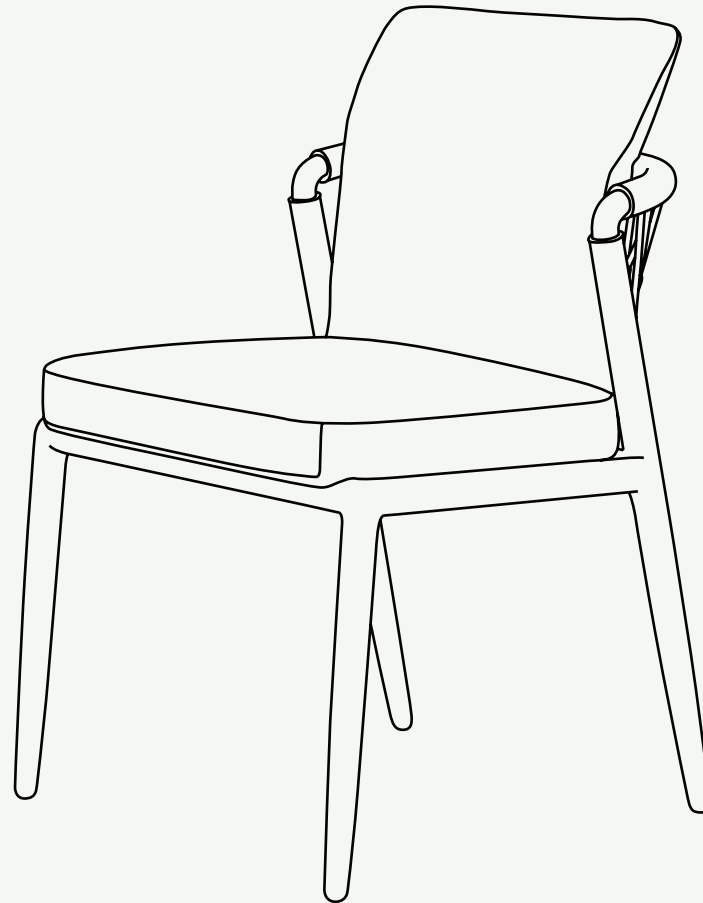

## Tupi Dining Chair

## Tupi Dining Chair

The Tupi dining chair reflects the essence of indigenous peoples, evoking their connection to the land, nature, and the spirit of community. The braided rope back, inspired by the traditional craftsmanship of the Tupi peoples, wraps it in an embrace of authenticity, while subtle metallic details add a contemporary touch, creating a perfect balance. With a striking presence at the table, this chair invites moments of sharing and togetherness, in a space where past and present intertwine, creating timeless memories.

W 609 mm • 24 ”

D 563 mm • 22.1 ”

H 905 mm • 35.6 ”