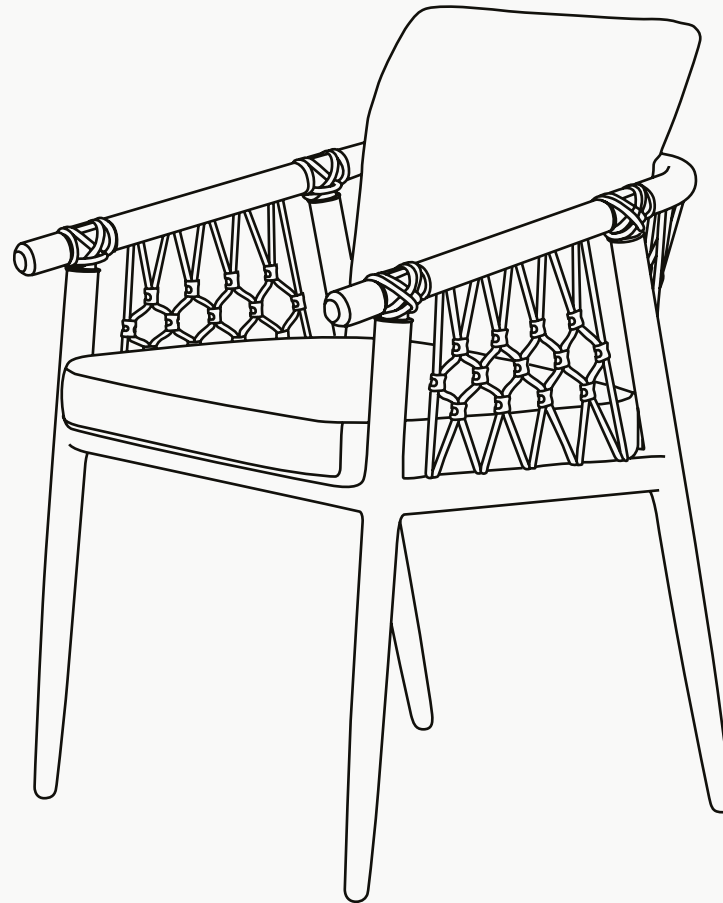

TUPI COLLECTION

Tupi Dining Armchair

myface
OUTDOOR DESIGN

TUPI COLLECTION
Tupi Dining Armchair

TUPI COLLECTION

Tupi Dining Armchair

The Tupi dining armchair reflects the essence of indigenous peoples, evoking their connection to the land, nature, and the spirit of community. The braided rope back, inspired by the traditional craftsmanship of the Tupi peoples, wraps it in an embrace of authenticity, while subtle metallic details add a contemporary touch, creating a perfect balance. With a striking presence at the table, this chair invites moments of sharing and togetherness, in a space where past and present intertwine, creating timeless memories.

W 609 mm • 24 ”

D 563 mm • 22.1 ”

H 905 mm • 35.6 ”

Performance

WATER
PROOF

SUN
PROTECTION

LONG LIFE
CYCLE

UV AND FADING
RESISTANT

EASY
TO CLEAN

Included

PROTECTION
COVER