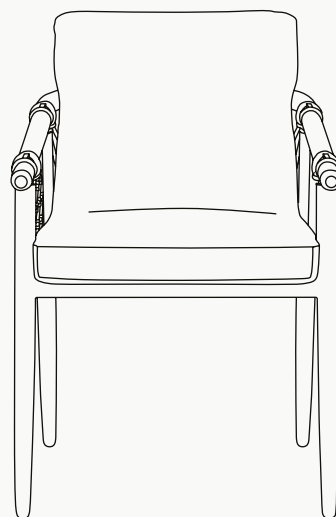

TUPI COLLECTION

Tupi Dining Armchair

myface
OUTDOOR DESIGN

TUPI COLLECTION
Tupi Dining Armchair

TUPI COLLECTION

Tupi Dining Armchair

The Tupi dining armchair reflects the essence of indigenous peoples, evoking their connection to the land, nature, and the spirit of community. The braided rope back, inspired by the traditional craftsmanship of the Tupi peoples, wraps it in an embrace of authenticity, while subtle metallic details add a contemporary touch, creating a perfect balance. With a striking presence at the table, this chair invites moments of sharing and togetherness, in a space where past and present intertwine, creating timeless memories.

W 609 mm • 24 ”

D 563 mm • 22.1 ”

H 905 mm • 35.6 ”

Performance

WATER
PROOF

SUN
PROTECTION

LONG LIFE
CYCLE

UV AND FADING
RESISTANT