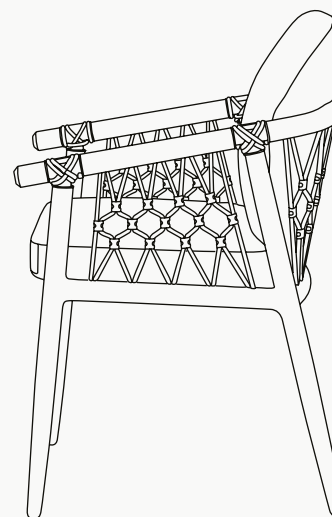

TUPI COLLECTION

Tupi Dining Armchair

myface
OUTDOOR DESIGN

TUPI COLLECTION
Tupi Dining Armchair

TUPI COLLECTION

Tupi Dining Armchair

The Tupi dining armchair reflects the essence of indigenous peoples, evoking their connection to the land, nature, and the spirit of community. The braided rope back, inspired by the traditional craftsmanship of the Tupi peoples, wraps it in an embrace of authenticity, while subtle metallic details add a contemporary touch, creating a perfect balance. With a striking presence at the table, this chair invites moments of sharing and togetherness, in a space where past and present intertwine, creating timeless memories.

W 609 mm • 24 ”

D 563 mm • 22.1 ”

H 905 mm • 35.6 ”

Performance

WATER
PROOF

SUN
PROTECTION

LONG LIFE
CYCLE

UV AND FADING
RESISTANT

EASY
TO CLEAN

Included

PROTECTION
COVER