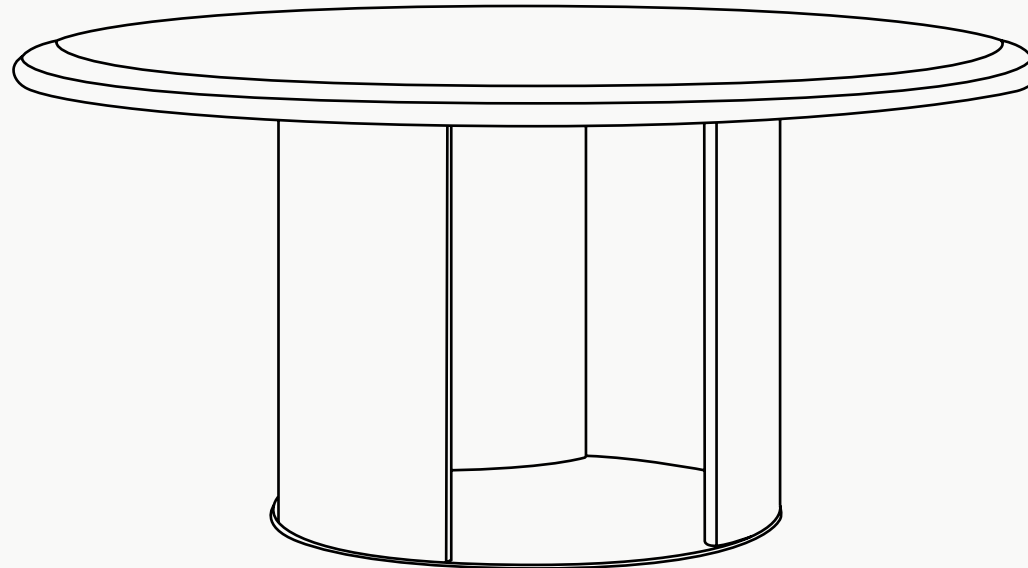

TOM COLLECTION

Tom Round Dining Table

TOM COLLECTION

Tom Round Dining Table

Width: Ø1600 mm · 63"

Height: 774 mm · 30.5"

To assemble

Customizable

Note: For tabletops over 2900mm in Tech Stone, the surface will be produced in two separate sections.

The Tom dining table is inspired by the essence of connection. Derived from Thomas, a timeless and universally recognized name associated with strength, character, and cultural relevance, Tom embraces its simplest and most approachable form. Its clean and elegant lines create a sense of understated sophistication, while its welcoming presence encourages conversation, closeness, and interaction. Tom represents the atmosphere created around it.

Performance

WATER
PROOF

SUN
PROTECTION

LONG LIFE
CYCLE

UV AND FADING
RESISTANT

EASY
TO CLEAN

Included

PROTECTION
COVER