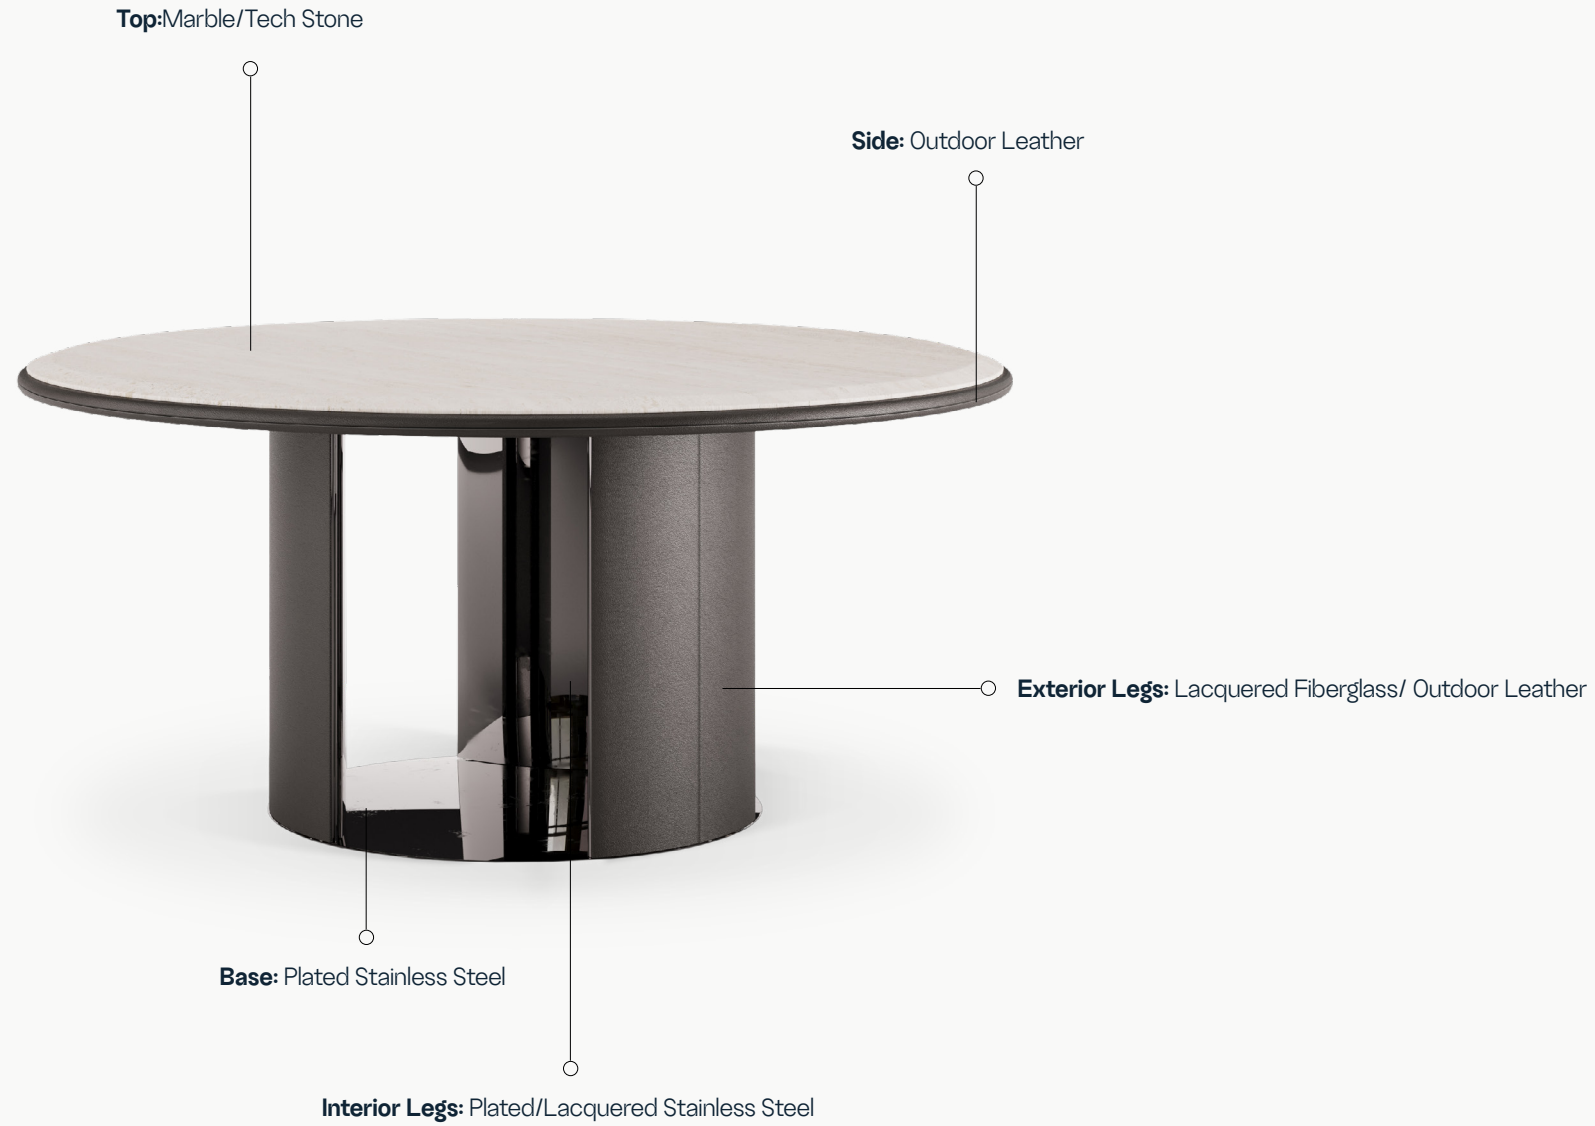

TOM COLLECTION

Tom Round Dining Table

TOM COLLECTION

Tom Round Dining Table

Width: Ø1600 mm · 63"

Height: 774 mm · 30.5"

To assemble

Customizable

Note: For tabletops over 2900mm in Tech Stone, the surface will be produced in two separate sections.

The Tom dining table is inspired by the essence of connection. Derived from Thomas, a timeless and universally recognized name associated with strength, character, and cultural relevance, Tom embraces its simplest and most approachable form. Its clean and elegant lines create a sense of understated sophistication, while its welcoming presence encourages conversation, closeness, and interaction. Tom represents the atmosphere created around it.

Performance

WATER
PROOF

SUN
PROTECTION

LONG LIFE
CYCLE

UV AND FADING
RESISTANT

EASY
TO CLEAN

Included

PROTECTION
COVER