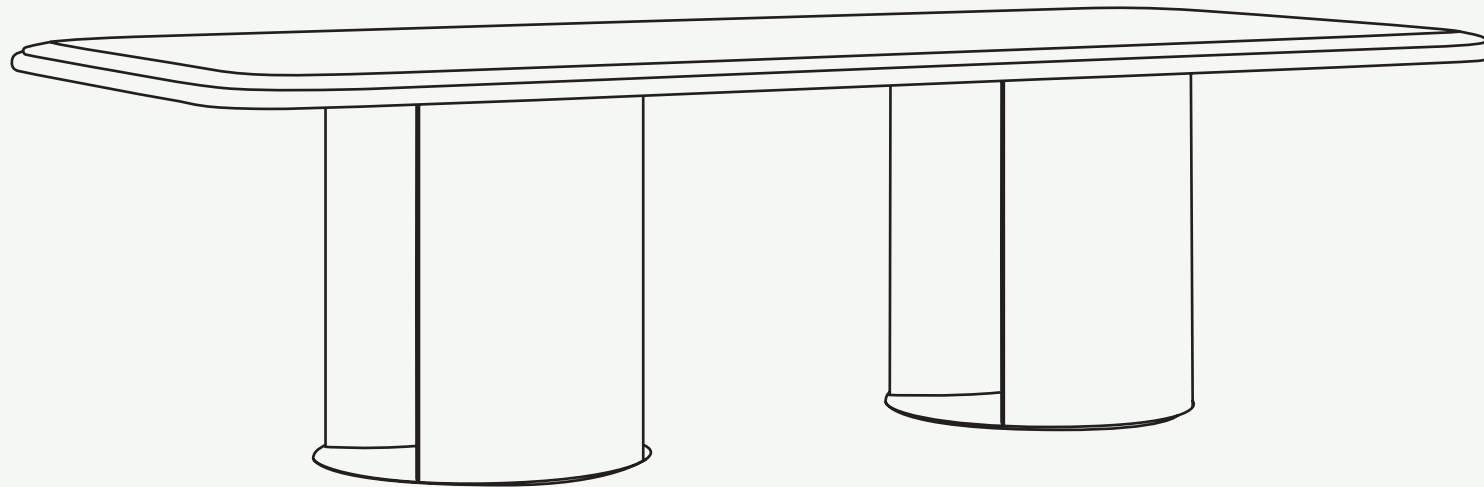

TOM COLLECTION

Tom Dining Table

Top: Marble/Tech Stone

Side: Outdoor Leather

Base: Plated Stainless Steel

Exterior Legs: Lacquered Fiberglass/ Outdoor Leather

Interior Legs: Plated/Lacquered Stainless Steel

Length: 2800 mm · 110.2"

Width: 1290 mm · 50.8"

Height: 774 mm · 30.5"

To assemble

Customizable

Note: For tabletops over 2900mm in Tech Stone, the surface will be produced in two separate sections.

The Tom dining table is inspired by the essence of connection. Derived from Thomas, a timeless and universally recognized name associated with strength, character, and cultural relevance, Tom embraces its simplest and most approachable form. Its clean and elegant lines create a sense of understated sophistication, while its welcoming presence encourages conversation, closeness, and interaction. Tom represents the atmosphere created around it.

Performance

WATER
PROOF

SUN
PROTECTION

LONG LIFE
CYCLE

UV AND FADING
RESISTANT

EASY
TO CLEAN

Included

PROTECTION
COVER