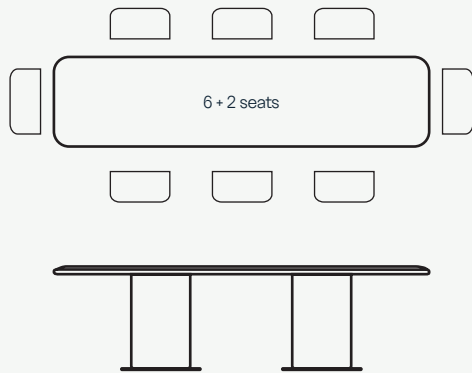

Length: 2800 mm · 110.2"

Width: 1290 mm · 50.8"

Height: 774 mm · 30.5"

To assemble

Customizable

Note: For tabletops over 2900mm in Tech Stone, the surface will be produced in two separate sections.

The Tom dining table is inspired by the essence of connection. Derived from Thomas, a timeless and universally recognized name associated with strength, character, and cultural relevance, Tom embraces its simplest and most approachable form. Its clean and elegant lines create a sense of understated sophistication, while its welcoming presence encourages conversation, closeness, and interaction. Tom represents the atmosphere created around it.