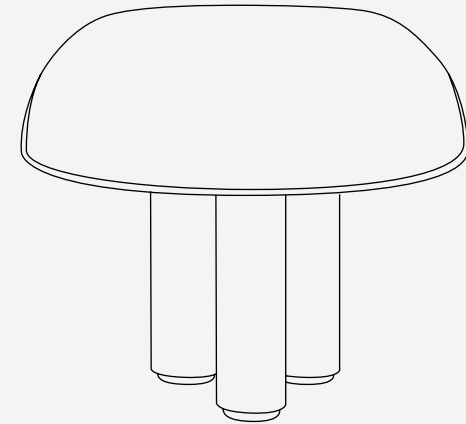

## Moon Rectangular Dining Table

LIGHTNESS AND WEIGHT, EMPTINESS, AND DENSITY

Moon Retangular Dining Table

The Moon dining table is a true statement piece that adds a touch of sophistication and refinement to any outdoor dining area. Its unique rounded shape and sleek design make it stand out, while the exquisite marble top evokes the beauty and magic of the Moon. The combination of high-quality materials, including the marble top and sturdy base, result in a durable and long-lasting piece of furniture that is sure to impress.

L 2600 mm · 102.3"

W 1200 mm · 47.2"

H 750 mm · 29.5"

Performance

WATER  
PROOF

SUN  
PROTECTION

LONG LIFE  
CYCLE

UV AND FADING  
RESISTANT