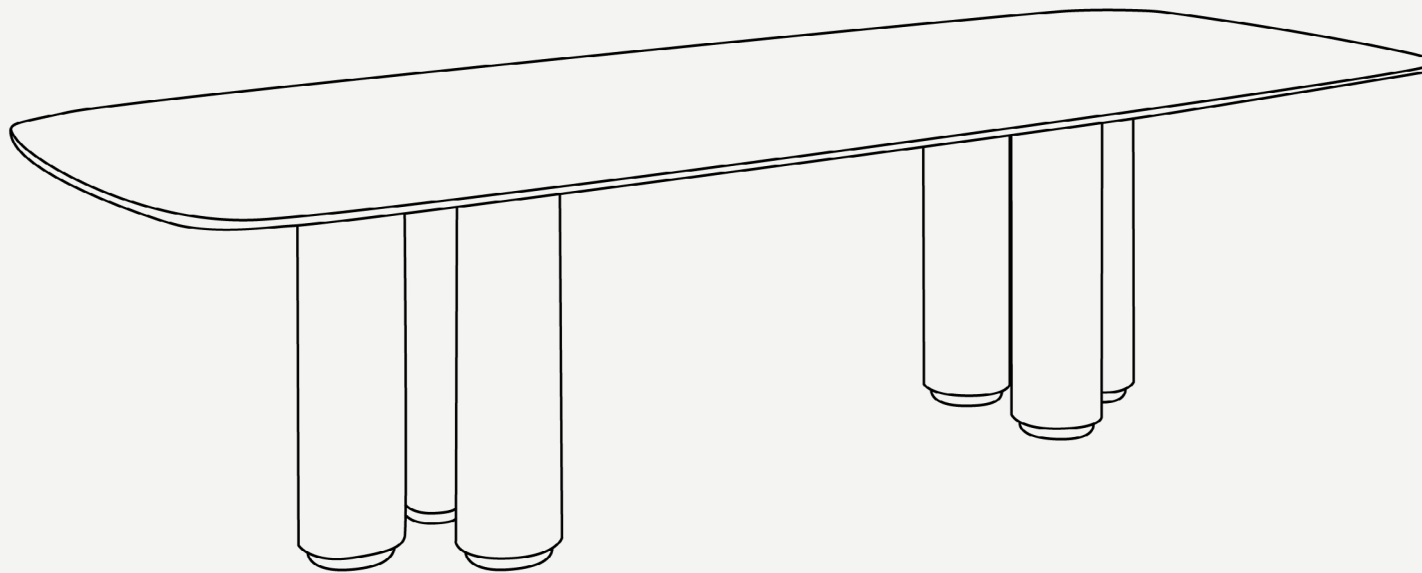

## Moon Rectangular Dining Table

LIGHTNESS AND WEIGHT, EMPTINESS, AND DENSITY

Moon Retangular Dining Table

The Moon dining table is a true statement piece that adds a touch of sophistication and refinement to any outdoor dining area. Its unique rounded shape and sleek design make it stand out, while the exquisite marble top evokes the beauty and magic of the Moon. The combination of high-quality materials, including the marble top and sturdy base, result in a durable and long-lasting piece of furniture that is sure to impress.

L 2600 mm · 102.3"

W 1200 mm · 47.2"

H 750 mm · 29.5"

Performance

WATER  
PROOF

SUN  
PROTECTION

LONG LIFE  
CYCLE

UV AND FADING  
RESISTANT