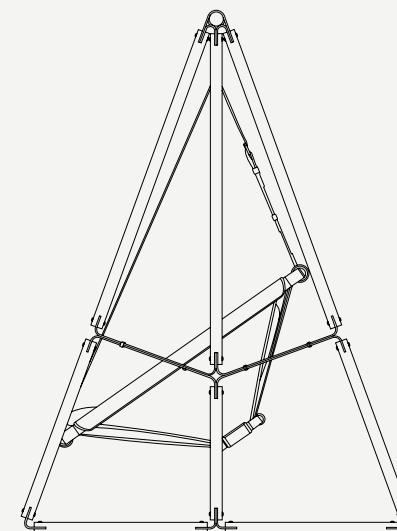

2x Pillow
650x400

70kg

Box
2040x1500x450

To assemble

Customizable

L 2000 mm · 78.7"

W 1340 mm · 52.8"

H 1800 mm · 70.9"

2X PILLOW SMALL