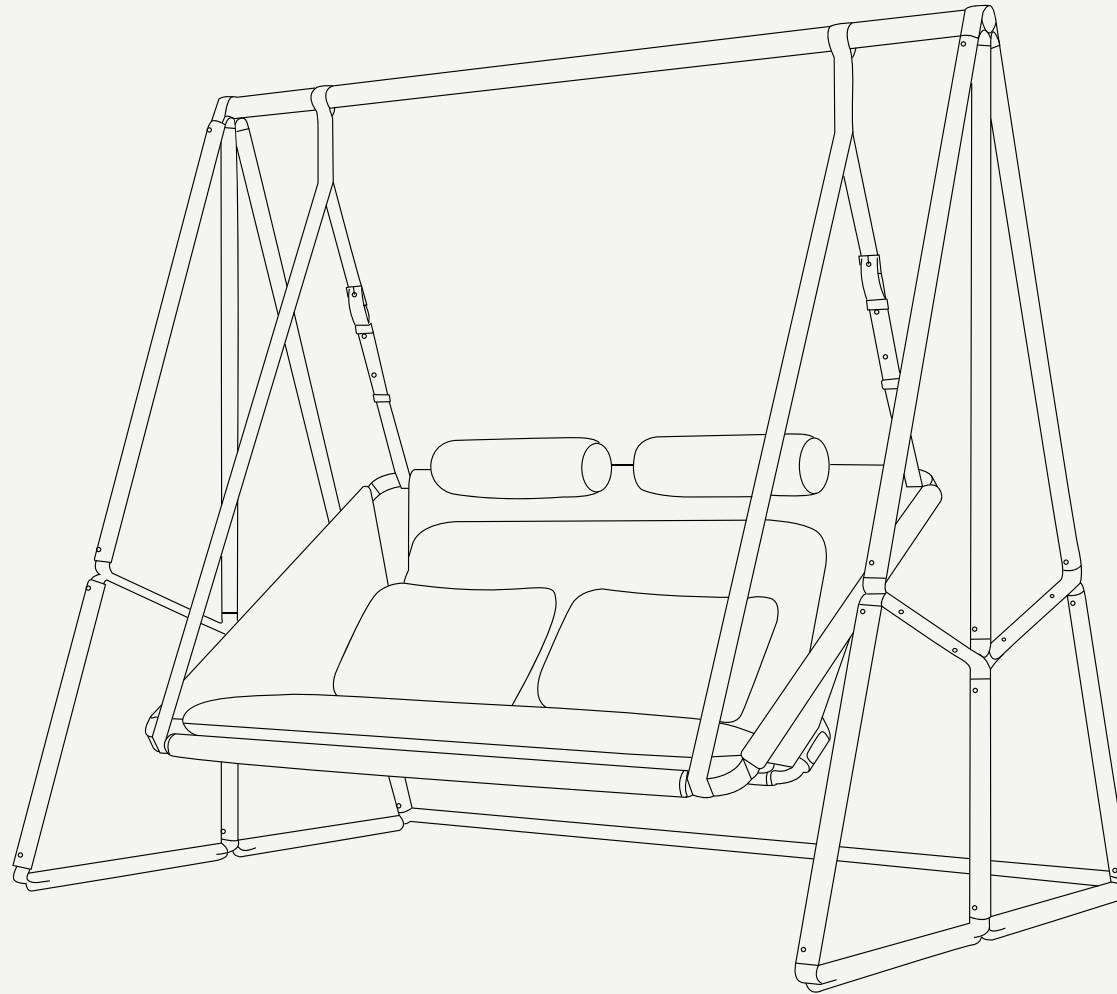

ALLURE COLLECTION

Allure Swing Sofa

Straps: Outdoor Leather

Upholstery: Outdoor Leather/Acrylic Fabric

Structure: Lacquered Stainless Steel

Metallic Details: Plated Stainless Steel

Allure Swing Sofa

The Allure two-seater swing embodies the essence of the brand, with each material carefully selected to stand out. The stainless steel buckles and outdoor leather details elevate the design to unique sophistication. With a distinct structure and premium finishes, it is a piece built to last, bringing comfort and modernity to any outdoor space. A choice that transforms and distinguishes.

2x Pillow
650x400

70kg

Box
2040x1500x450

To assemble

Customizable

L 2000 mm · 78.7"

W 1340 mm · 52.8"

H 1800 mm · 70.9"

Performance

WATER
PROOF

SUN
PROTECTION

LONG LIFE
CYCLES

UV AND FADING
RESISTANT

EASY
CLEAN

Included

PROTECTION
COVER

2X PILLOW SMALL