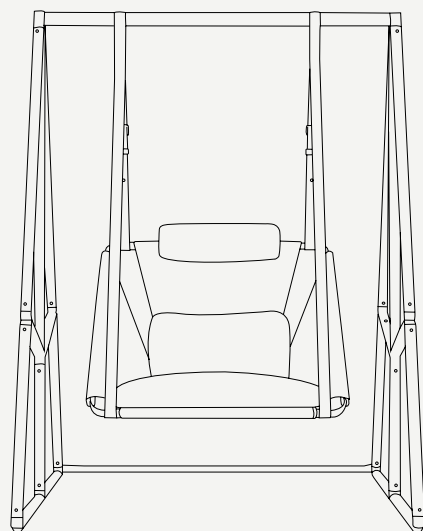

ALLURE COLLECTION

Allure Swing Chair

Allure Swing Chair

The Allure swing chair embodies the essence of the brand, with each material carefully selected to stand out. The stainless steel buckles and outdoor leather details elevate the design to unique sophistication. With a distinct structure and premium finishes, it is a piece built to last, bringing comfort and modernity to any outdoor space. A choice that transforms and distinguishes.

1x Pillow
650x400

To assemble

Customizable

L 1340 mm · 52.8"

W 1340 mm · 52.8"

H 1800 mm · 70.9"

Performance

WATER
PROOF