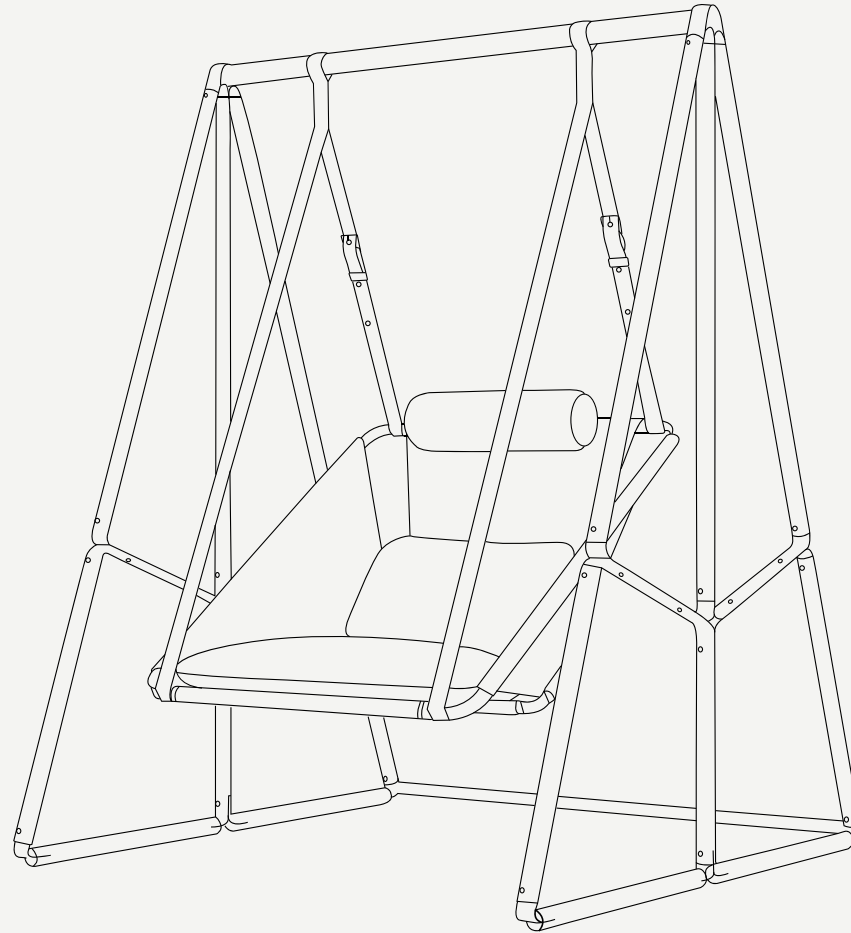

ALLURE COLLECTION

Allure Swing Chair

Allure Swing Chair

The Allure swing chair embodies the essence of the brand, with each material carefully selected to stand out. The stainless steel buckles and outdoor leather details elevate the design to unique sophistication. With a distinct structure and premium finishes, it is a piece built to last, bringing comfort and modernity to any outdoor space. A choice that transforms and distinguishes.

1x Pillow
650x400

To assemble

Customizable

L 1340 mm · 52.8"

W 1340 mm · 52.8"

H 1800 mm · 70.9"

Performance

WATER
PROOF

SUN
PROTECTION

LONG LIFE
CYCLES

UV AND FADING
RESISTANT

EASY
CLEAN

Included

PROTECTION
COVER

1X PILLOW SMALL