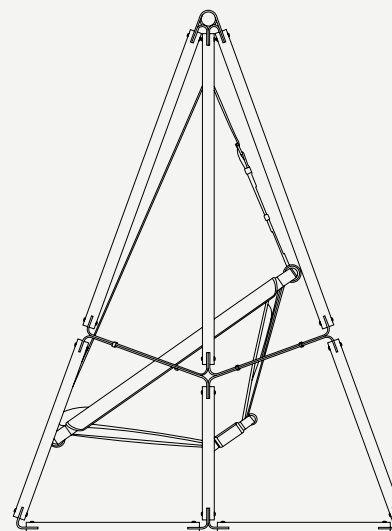

1x Pillow
650x400

To assemble

Customizable

L 1340 mm · 52.8"

W 1340 mm · 52.8"

H 1800 mm · 70.9"

Performance

WATER
PROOF

SUN
PROTECTION

LONG LIFE
CYCLES

UV AND FADING
RESISTANT

EASY
CLEAN

Included

PROTECTION
COVER

1X PILLOW SMALL