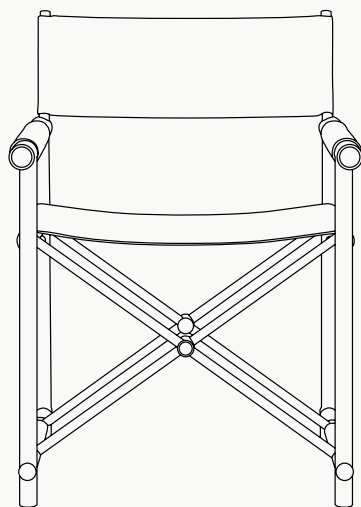

SETTLE COLLECTION

Settle Director's Chair

A fusion of comfort and elegance, Settle is not just a director's chair, it's also an invitation to find your place. With its clean lines and subtle presence, it adapts smoothly to any outdoor space, offering a perfect balance between sophistication and simplicity. Designed to be a functional chair, Settle fits in easily without losing its distinctive design.

W 589 mm · 23.1"

L 628 mm · 24.7"

H 844 mm · 33.2"

Performance

WATER
PROOF

SUN
PROTECTION

LONG LIFE
CYCLE

UV AND FADING
RESISTANT