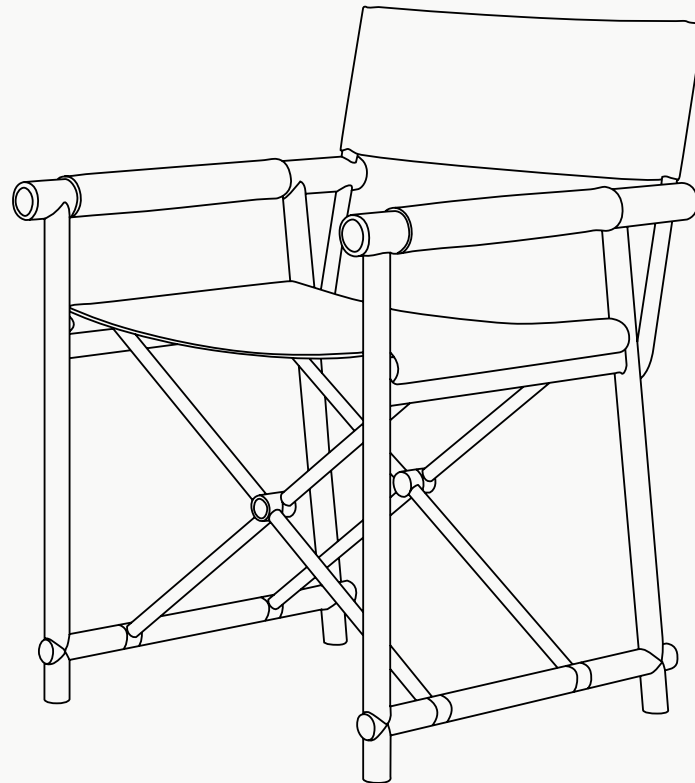

SETTLE COLLECTION

Settle Director's Chair

Upholstery: Acrylic Fabric/ Outdoor Leather

Upholstery: Acrylic Fabric/ Outdoor Leather

Metallic Details: Plated Stainless Steel

Structure: Lacquered Stainless Steel

SETTLE COLLECTION

Settle Director's Chair

A fusion of comfort and elegance, Settle is not just a director's chair, it's also an invitation to find your place. With its clean lines and subtle presence, it adapts smoothly to any outdoor space, offering a perfect balance between sophistication and simplicity. Designed to be a functional chair, Settle fits in easily without losing its distinctive design.

W 589 mm · 23.1"

L 628 mm · 24.7"

H 844 mm · 33.2"

Performance

WATER
PROOF

SUN
PROTECTION

LONG LIFE
CYCLE

UV AND FADING
RESISTANT