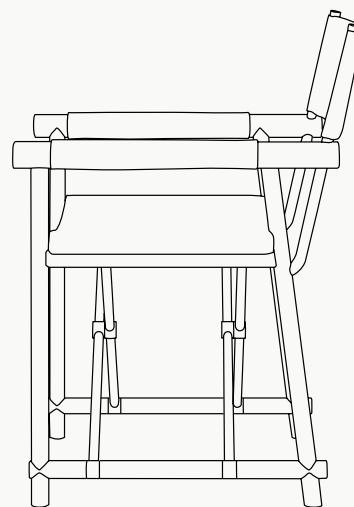

SETTLE COLLECTION

Settle Director's Chair

Upholstery: Acrylic Fabric/ Outdoor Leather

Upholstery: Acrylic Fabric/ Outdoor Leather

Metallic Details: Plated Stainless Steel

Structure: Lacquered Stainless Steel

SETTLE COLLECTION

Settle Director's Chair

A fusion of comfort and elegance, Settle is not just a director's chair, it's also an invitation to find your place. With its clean lines and subtle presence, it adapts smoothly to any outdoor space, offering a perfect balance between sophistication and simplicity. Designed to be a functional chair, Settle fits in easily without losing its distinctive design.

W 589 mm · 23.1"

L 628 mm · 24.7"

H 844 mm · 33.2"

Performance

WATER
PROOF

SUN
PROTECTION

LONG LIFE
CYCLE

UV AND FADING
RESISTANT