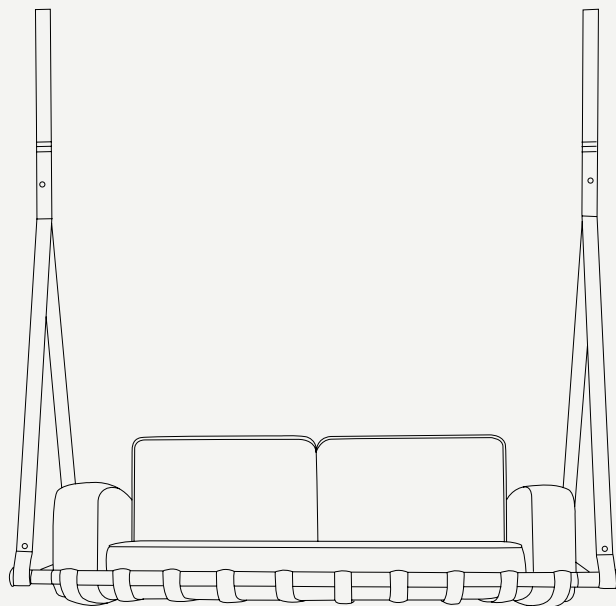

Fable Hanging Sofa

Inspired by the simplicity of childhood swings, it is the perfect place to relax and relive cherished memories.

Crafted with durable and resilient materials, the Fable swing is designed to withstand the demands of outdoor use, looking brand new over the years. Its soft, padded seat offers superior comfort, while its sleek and elegant design brings a sense of lightness and timeless sophistication.

L 1780mm · 70"

W 820mm · 32.3"

H 2000mm to 3000

weight supported 266Kg

Performance

WATER PROOF

SUN PROTECTION

LONG LIFE CYCLES