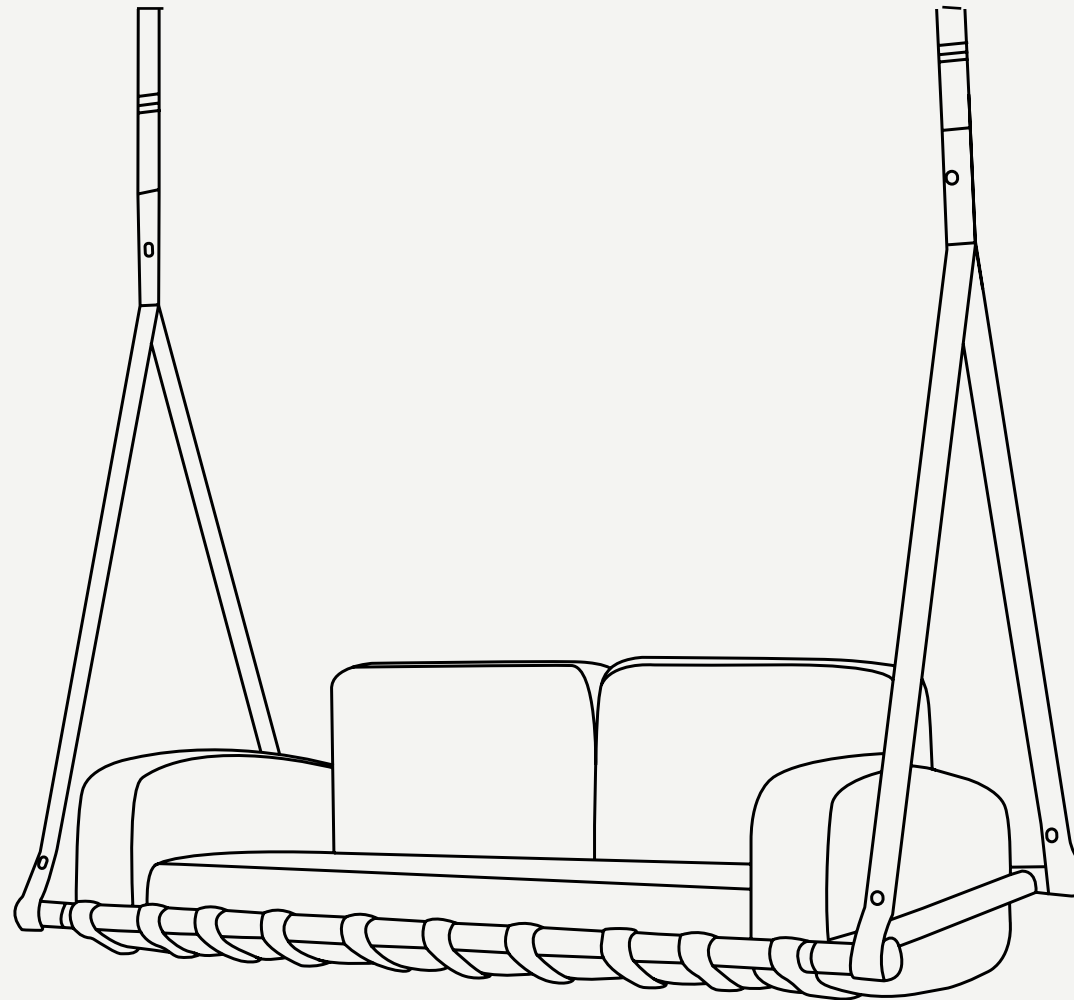

FABLE COLLECTION

Fable Hanging Sofa

OUTDOOR MOMENTS, TIMELESS MEMORIES

PRODUCT SHEET

Straps: Outdoor Leather

Upholstery: Acrylic Fabric/
Outdoor Leather

Structure: Lacquer Stainless Steel

Metallic Details: Plated Stainless Steel

Fable Hanging Sofa

Inspired by the simplicity of childhood swings, it is the perfect place to relax and relive cherished memories.

Crafted with durable and resilient materials, the Fable swing is designed to withstand the demands of outdoor use, looking brand new over the years. Its soft, padded seat offers superior comfort, while its sleek and elegant design brings a sense of lightness and timeless sophistication.

L 1780mm · 70"

W 820mm · 32.3"

H 2000mm to 3000

weight supported 266Kg

Performance

WATER PROOF

SUN PROTECTION

LONG LIFE CYCLES

UV AND FADING RESISTANT

EASY CLEAN

Included

PROTECTION COVER

FELLING INSPIRED?

MIX AND MATCH YOUR FAVORITE COLOURS AND TEXTURES AND CREATE YOUR UNIQUE **FABLE HANGING SOFA.**

Upholstery: Natté White
Structure: Black Nickel Stainless Steel
Metallic Details: Gold Plated Stainless Steel
Straps: Gemini Black