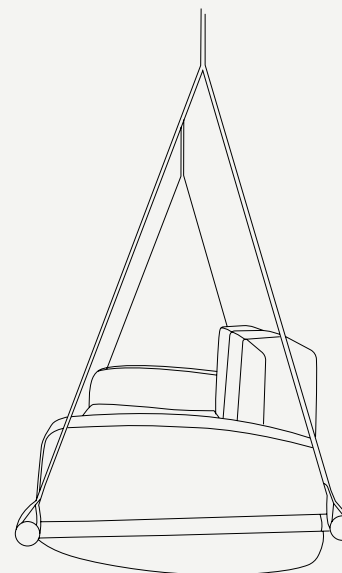

FABLE COLLECTION

Fable Hanging Sofa

OUTDOOR MOMENTS, TIMELESS MEMORIES

PRODUCT SHEET

Straps: Outdoor Leather

Upholstery: Acrylic Fabric/
Outdoor Leather

Structure: Lacquer Stainless Steel

Metallic Details: Plated Stainless Steel

Fable Hanging Sofa

Inspired by the simplicity of childhood swings, it is the perfect place to relax and relive cherished memories.

Crafted with durable and resilient materials, the Fable swing is designed to withstand the demands of outdoor use, looking brand new over the years. Its soft, padded seat offers superior comfort, while its sleek and elegant design brings a sense of lightness and timeless sophistication.

L 1780mm · 70"

W 820mm · 32.3"

H 2000mm to 3000

weight supported 266Kg

Performance

WATER PROOF

SUN PROTECTION

LONG LIFE CYCLES

UV AND FADING RESISTANT

EASY CLEAN

Included

PROTECTION COVER

FELLING INSPIRED?

MIX AND MATCH YOUR FAVORITE COLOURS AND TEXTURES AND CREATE YOUR UNIQUE **FABLE HANGING SOFA.**

Upholstery: Natté White
Structure: Black Nickel Stainless Steel
Metallic Details: Gold Plated Stainless Steel
Straps: Gemini Black