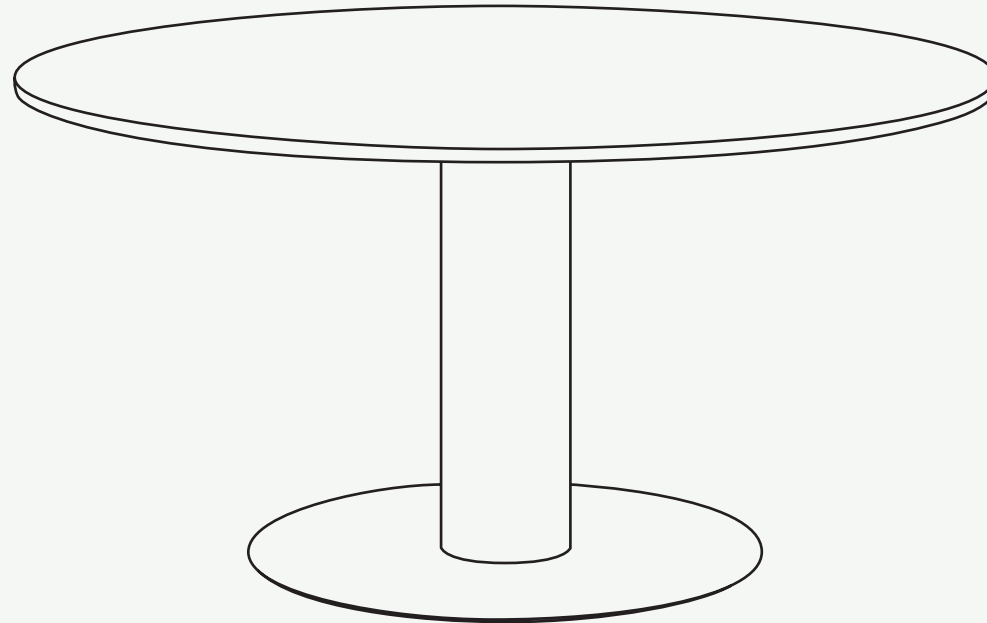

## Dawn Round Dining Table

**Top:** Marble

**Legs:** Plated Stainless Steel

The **Dawn dining table** proves to be an attractive option as it features a modern design, perfect for adding a touch of contemporary elegance to your decor. Its composition features high quality materials, including a marble top and a stainless steel structure coated in transparent acrylic allowing it to be exposed outdoors.

W 1520 mm · 59.8"

W 1520 mm · 59.8"

H 750 mm · 29.5"

Performance

WATER  
PROOF

SUN  
PROTECTION

LONG LIFE  
CYCLE

UV AND FADING  
RESISTANT