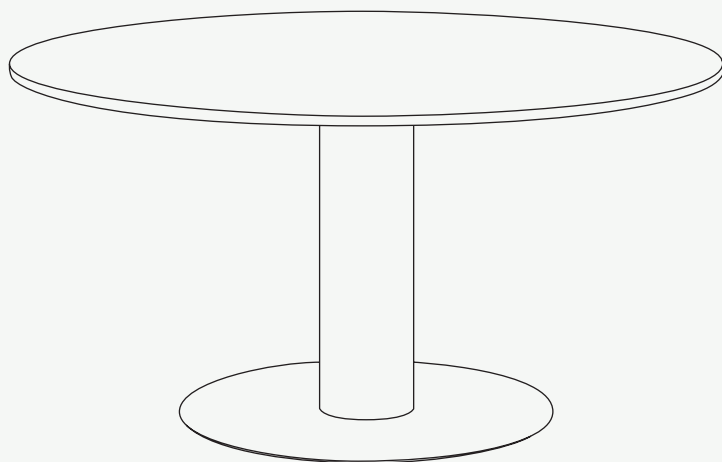

## Dawn Round Dining Table

**Top:** Marble

**Legs:** Plated Stainless Steel

The **Dawn dining table** proves to be an attractive option as it features a modern design, perfect for adding a touch of contemporary elegance to your decor. Its composition features high quality materials, including a marble top and a stainless steel structure coated in transparent acrylic allowing it to be exposed outdoors.

W 1520 mm · 59.8"

W 1520 mm · 59.8"

H 750 mm · 29.5"

Performance

WATER  
PROOF

SUN  
PROTECTION

LONG LIFE  
CYCLE

UV AND FADING  
RESISTANT