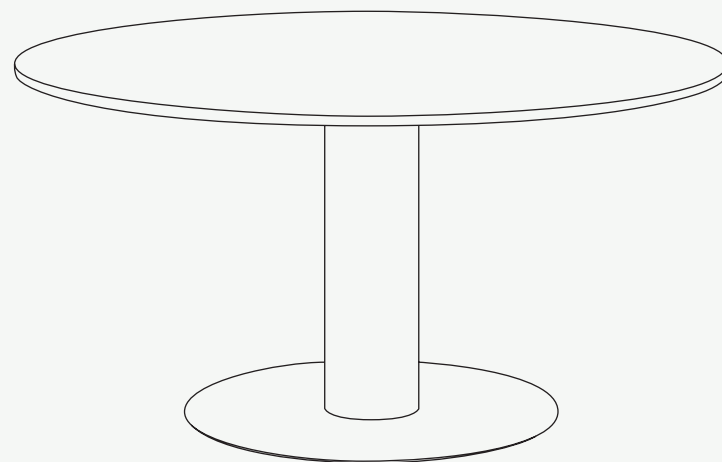

## Dawn Round Dining Table

**Top:** Marble

**Legs:** Plated Stainless Steel

The **Dawn dining table** proves to be an attractive option as it features a modern design, perfect for adding a touch of contemporary elegance to your decor. Its composition features high quality materials, including a marble top and a stainless steel structure coated in transparent acrylic allowing it to be exposed outdoors.

W 1520 mm · 59.8"

W 1520 mm · 59.8"

H 750 mm · 29.5"

Performance

WATER  
PROOF

SUN  
PROTECTION

LONG LIFE  
CYCLE

UV AND FADING  
RESISTANT