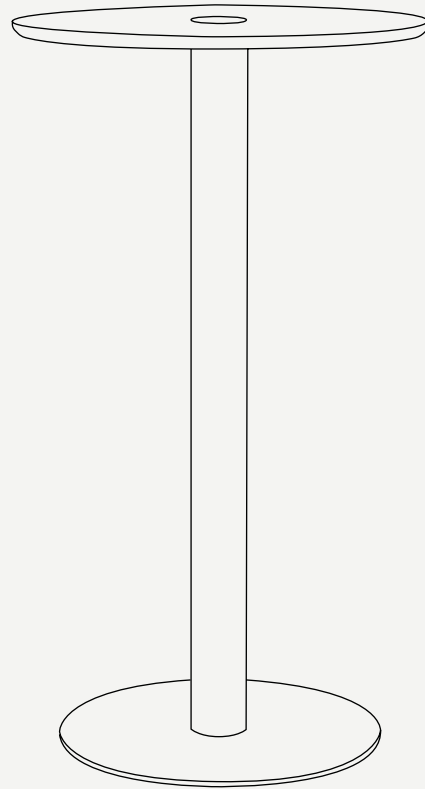

DAWN COLLECTION

Dawn Bar Table

Dawn Bar Table

The **Dawn Bar Table** features a simple, contemporary look, adding a touch of elegance to any outdoor space.

The square top, characteristic of the table, is designed in marble and its structure in stainless steel, providing durability and resistance to the setting in which it is located.

DM 600 mm · 23.6"

W 600 mm · 23.6"

Performance

WATER
PROOF

SUN
PROTECTION

LONG LIFE
CYCLE

UV AND FADING
RESISTANT

EASY
TO CLEAN