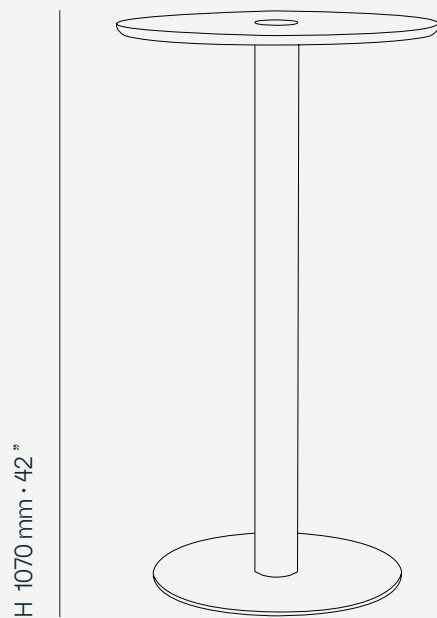

DAWN COLLECTION

Dawn Bar Table

Dawn Bar Table

The **Dawn Bar Table** features a simple, contemporary look, adding a touch of elegance to any outdoor space.

The square top, characteristic of the table, is designed in marble and its structure in stainless steel, providing durability and resistance to the setting in which it is located.

DM 600 mm · 23.6"

W 600 mm · 23.6"

Performance

WATER
PROOF

SUN
PROTECTION

LONG LIFE
CYCLE

UV AND FADING
RESISTANT

EASY
TO CLEAN