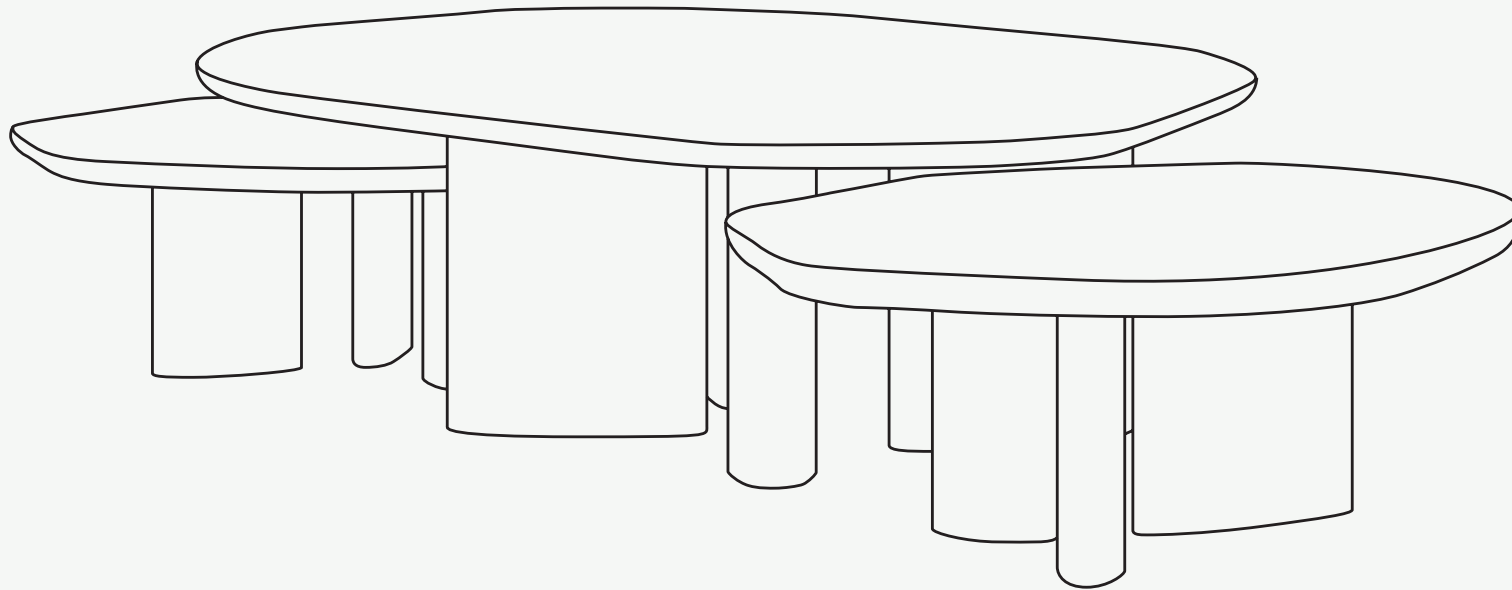

ATY COLLECTION

Aty Coffee Table

ATY COLLECTION

Aty Coffee Table

In Guarani culture, **Aty** means a space for sharing and connection. Inspired by this spirit, **Aty** emerges—a **coffee table** that celebrates the fusion of natural materials, organic forms, and the balance between tradition and modernity. Its veins and shapes tell the story of the earth, while the complementary tables interact with other elements, creating a sense of unity and harmony in any space.

L 2130 mm • 83.5”

W 1100 mm • 43.3”

H 425 mm • 16.7”

Performance

WATER
PROOF

SUN
PROTECTION

LONG LIFE
CYCLE

UV AND FADING
RESISTANT

EASY
TO CLEAN

Included

PROTECTION
COVER