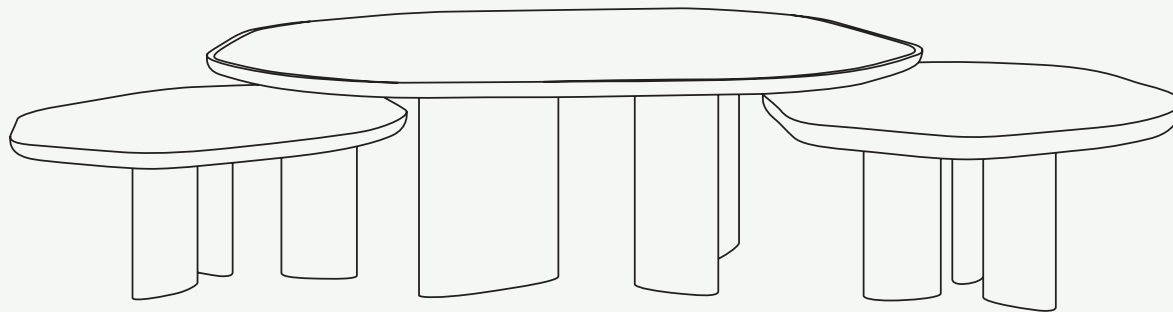

ATY COLLECTION

Aty Coffee Table

ATY COLLECTION

Aty Coffee Table

In Guarani culture, **Aty** means a space for sharing and connection. Inspired by this spirit, **Aty** emerges—a **coffee table** that celebrates the fusion of natural materials, organic forms, and the balance between tradition and modernity. Its veins and shapes tell the story of the earth, while the complementary tables interact with other elements, creating a sense of unity and harmony in any space.

L 2130 mm • 83.5”

W 1100 mm • 43.3”

H 425 mm • 16.7”

Performance

WATER
PROOF

SUN
PROTECTION

LONG LIFE
CYCLE

UV AND FADING
RESISTANT

EASY
TO CLEAN

Included

PROTECTION
COVER