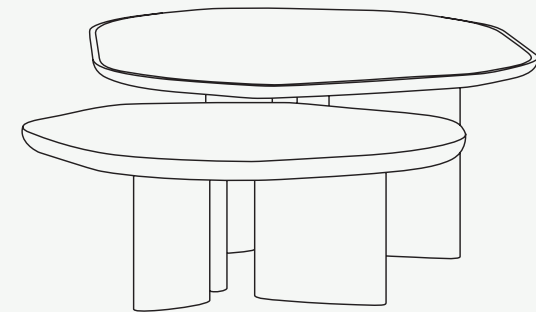

ATY COLLECTION

Aty Coffee Table

ATY COLLECTION

Aty Coffee Table

In Guarani culture, **Aty** means a space for sharing and connection. Inspired by this spirit, **Aty** emerges—a **coffee table** that celebrates the fusion of natural materials, organic forms, and the balance between tradition and modernity. Its veins and shapes tell the story of the earth, while the complementary tables interact with other elements, creating a sense of unity and harmony in any space.

L 2130 mm • 83.5”

W 1100 mm • 43.3”

H 425 mm • 16.7”

Performance

WATER
PROOF

SUN
PROTECTION

LONG LIFE
CYCLE

UV AND FADING
RESISTANT